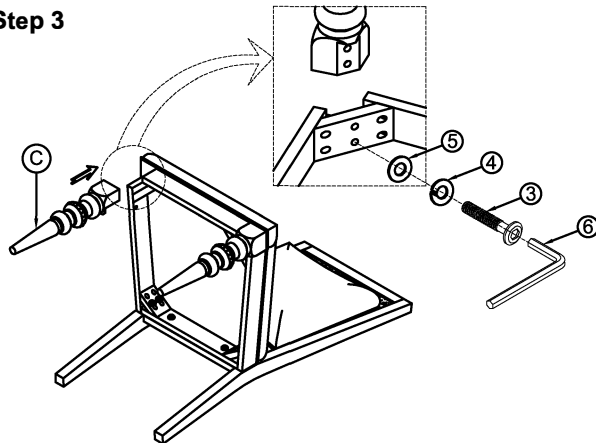

***** Do not fully tighten screws until fully assembled *****

PARTS LIST				HARDWARE LIST			
NO	DESCRIPTION	SKETCH	QTY	NO	DESCRIPTION	SKETCH	QTY
A	Back Frame		1 Pc	1	Allen Bolt Ø5/16*40mm		2 Pcs
B	Seat Frame		1 Pc	2	Allen Bolt Ø5/16*75mm		4 Pcs
C	Front Legs		2 Pcs	3	Allen Bolt Ø5/16*60mm		4 Pcs
				4	Spring Washer Ø5/16*2mm		10 Pcs
				5	Flat Washer Ø5/16*2mm		10 Pcs
				6	Allen Key M4		1 Pc
				7	Wooden dowel Ø10*30mm		1 Pcs

Step 1

Step 2

Step 3

COMPLETED