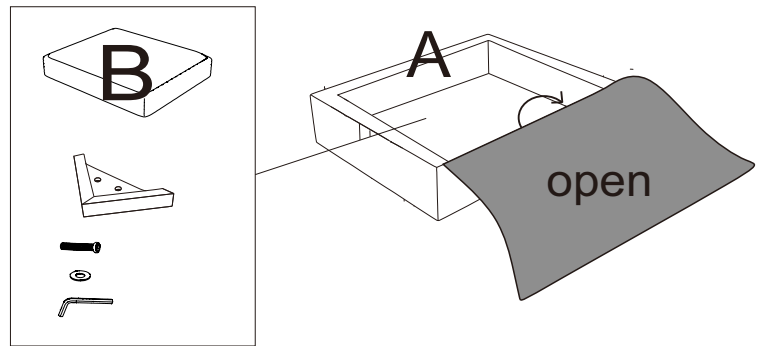

ASSEMBLY INSTRUCTION

PARTS LIST

		 5/16*5cm	 19mm								
A	x1	B	x1	1	x8	2	x8	3	x1	5	x4

BEFORE ASSEMBLY

Open up Velcro of Non-Woven Fabric cover on the bottom to remove hardware, legs and parts.

1. Please open the black woven fabric with Velcro closure on the bottom of the frame then cut off the black straps before removing the parts for assembly.
2. After removing the cushion from the compress bag, please allow air to flow through the cushion for few days. You can try to fluff cushion by push in and push out on all four sides of the cushion. Hitting the top/front of the cushion with your hand to fluff them after installation.
3. Please allow at least 24 hours for the cushions to recover to its natural state after removing from the package.

SOFA ASSEMBLY INSTRUCTION

Step1

Step2