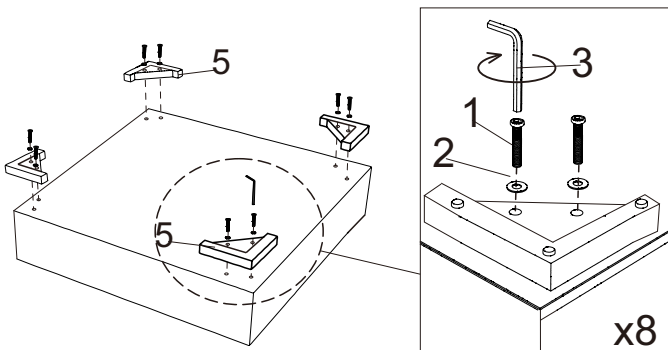

ASSEMBLY INSTRUCTION

PARTS LIST

		 5/16*5cm	 19mm								
A	x1	B	x1	1	x8	2	x8	3	x1	5	x4

BEFORE ASSEMBLY

Open up Velcro of Non-Woven Fabric cover on the bottom to remove hardware, legs and parts.

1. Please open the black woven fabric with Velcro closure on the bottom of the frame then cut off the black straps before removing the parts for assembly.
2. After removing the cushion from the compress bag, please allow air to flow through the cushion for few days. You can try to fluff cushion by push in and push out on all four sides of the cushion. Hitting the top/front of the cushion with your hand to fluff them after installation.
3. Please allow at least 24 hours for the cushions to recover to its natural state after removing from the package.

SOFA ASSEMBLY INSTRUCTION

Step1

Step2