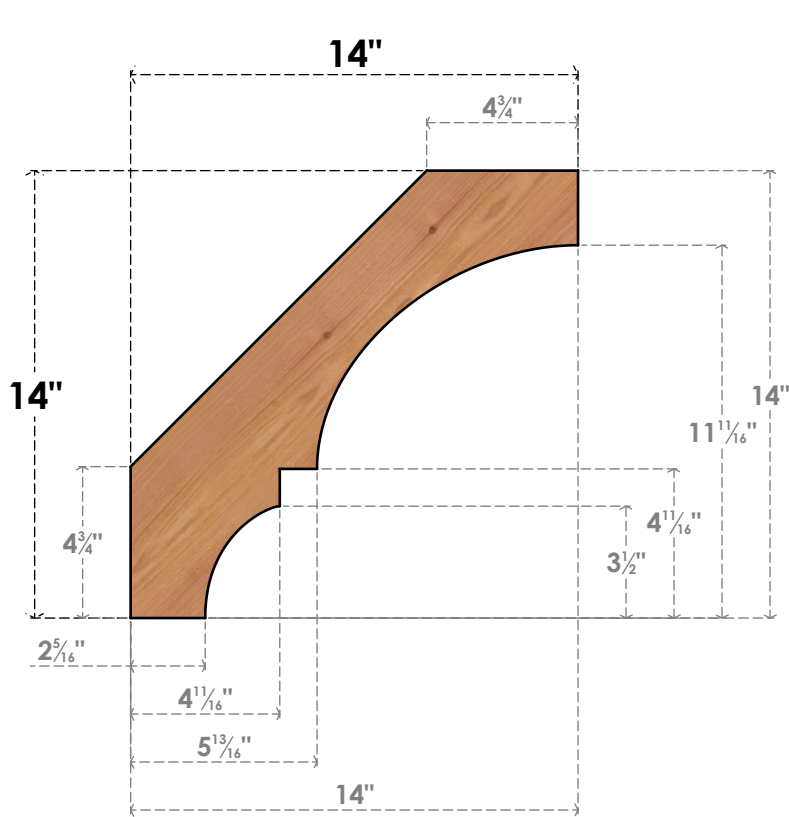

BRC06X14X14BOA00SWR

5 1/2"W X 14"D X 14"H BALBOA SMOOTH BRACE, WESTERN RED CEDAR

SIDE

FRONT

EKENA MILLWORK
2300 WEST MAIN ST.
CLARKSVILLE, TX 75426
TOLL FREE: 866-607-0453
WWW.EKENAMILLWORK.COM

NOTES

1. INSTALLATION TO BE COMPLETED IN ACCORDANCE WITH MANUFACTURER'S SPECIFICATIONS.
2. DRAWING MAY NOT BE TO SCALE
3. THIS DRAWING IS INTENDED FOR DESIGN AND PLANNING PURPOSES ONLY.
4. ALL INFORMATION CONTAINED HEREIN WAS CURRENT AT THE TIME OF DEVELOPMENT BUT MUST BE REVIEWED AND APPROVED BY THE PRODUCT MANUFACTURER TO BE CONSIDERED ACCURATE.
5. PRODUCTS ARE NOT KILN DRIED. THIS ITEM IS UNIQUE AND WILL CONTAIN THE NATURAL VARIATIONS THAT THE WOOD SPECIES OFFERS. THIS MAY RESULT IN VARIATIONS UP TO 1/4"