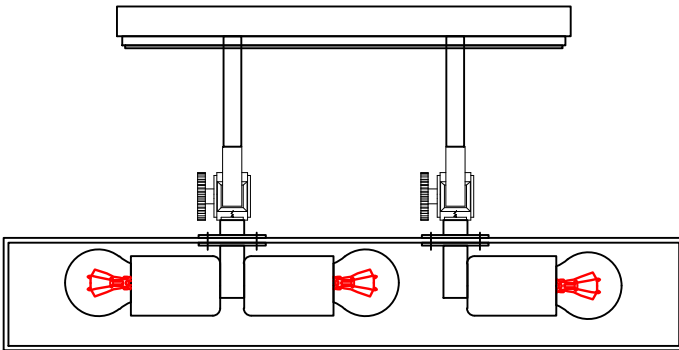

INSTALLATION INSTRUCTION

SAFETY INFORMATION

It is important to thoroughly read and understand the entire manual, before assembling, operating, or installing the product,

WARNING

- TURN OFF ELECTRICITY before installation, changing bulbs, or cleaning the light fixture.
- This fixture requires 3 pieces E26 bulbs(not included in the product, the maximum wattage for each bulb is 40W, please do not exceed the recommended wattage.
- A QUALIFIED ELECTRICIAN IS RECOMMENDED FOR INSTALLATION.
- Do not use corrosive substances such as gasoline or alcohol disinfectants to wipe the lamps, otherwise it will damage the lamps.

1PCS

E26*3PCS

Installation instruction

①

Steps:

1. Take out the lamp body and check the firmness of the lamp body;

Steps:

1. Remove the crossbar from the pre assembled mounting base;
2. Lock the crossbar on the junction box with the screw.

Installation instruction

②

Steps:

- ① Remove the hanging board and install it on the wall
- ② Connect the power cord properly
- ③ Align the lamp body with the upper and lower holes of the hanging plate and tighten them with a screwdriver

Installation instruction

3

Steps:

- ① Remove the light source and install it inside the lamp body

 **WARNING:** E26 The light bulb,
MAX60W BULB* 3PCS.

Installation instruction

NOTES : Due to the handmade nature of the product,
slight variations in dimensions may occur.