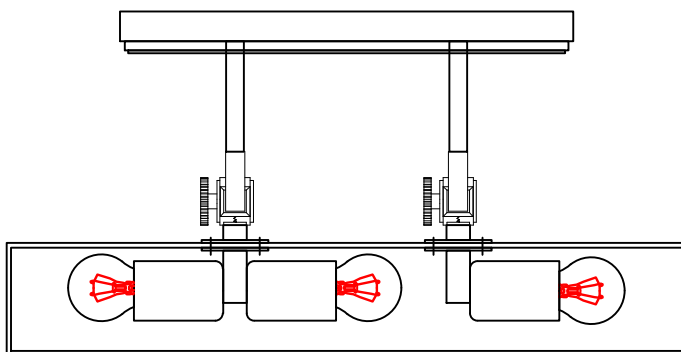

1PCS

E26*3PCS

Installation instruction

①

Steps:

1. Take out the lamp body and check the firmness of the lamp body;

Steps:

1. Remove the crossbar from the pre assembled mounting base;
2. Lock the crossbar on the junction box with the screw.

Installation instruction

②

Steps:

- ① Remove the hanging board and install it on the wall
- ② Connect the power cord properly
- ③ Align the lamp body with the upper and lower holes of the hanging plate and tighten them with a screwdriver

Installation instruction

3

Steps:

- ① Remove the light source and install it inside the lamp body

 **WARNING:** E26 The light bulb,
MAX60W BULB* 3PCS.

Installation instruction

NOTES : Due to the handmade nature of the product,
slight variations in dimensions may occur.