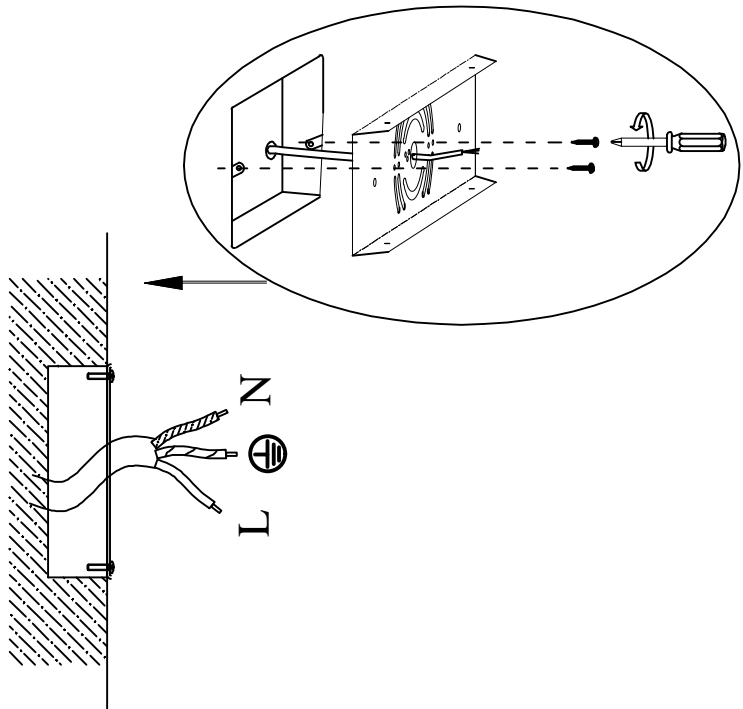

1PCS

E26*3PCS

Installation instruction

①

Steps:

1. Take out the lamp body and check the firmness of the lamp body;

Steps:

1. Remove the crossbar from the pre assembled mounting base;
2. Lock the crossbar on the junction box with the screw.

Installation instruction

②

Steps:

- ① Remove the hanging board and install it on the wall
- ② Connect the power cord properly
- ③ Align the lamp body with the upper and lower holes of the hanging plate and tighten them with a screwdriver

Installation instruction

3

Steps:

- ① Remove the light source and install it inside the lamp body

 **WARNING:** E26 The light bulb,
MAX60W BULB* 3PCS.

Installation instruction

NOTES : Due to the handmade nature of the product,
slight variations in dimensions may occur.