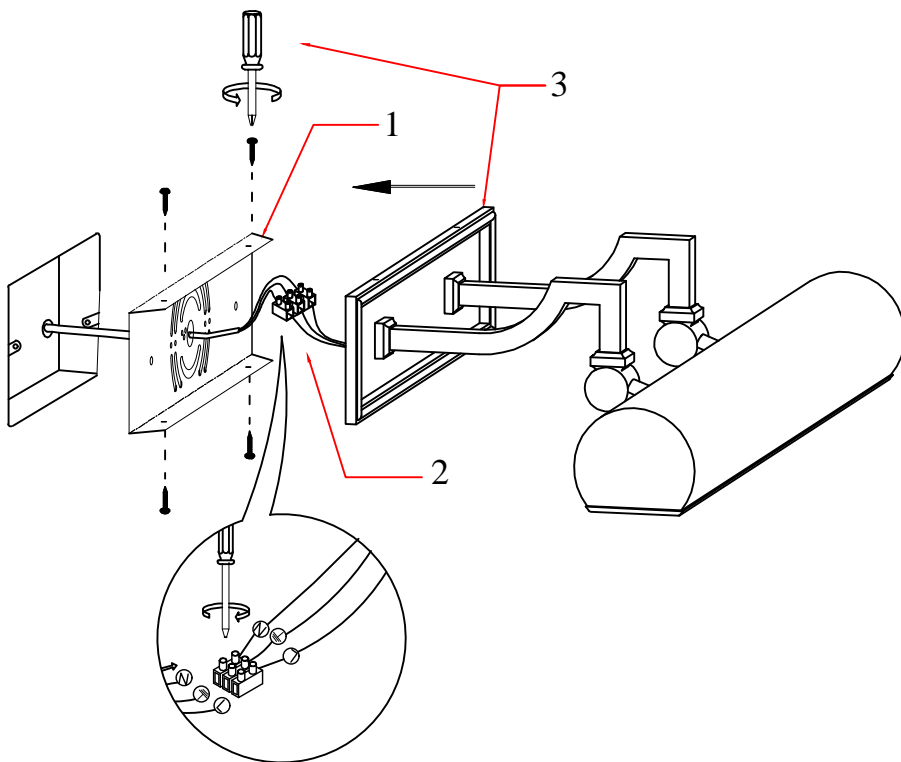

1PCS

E26*3PCS

Installation instruction

①

Steps:

1. Take out the lamp body and check the firmness of the lamp body;

Steps:

1. Remove the crossbar from the pre assembled mounting base;
2. Lock the crossbar on the junction box with the screw.

Installation instruction

②

Steps:

- ① Remove the hanging board and install it on the wall
- ② Connect the power cord properly
- ③ Align the lamp body with the upper and lower holes of the hanging plate and tighten them with a screwdriver

Installation instruction

3

Steps:

- ① Remove the light source and install it inside the lamp body

 **WARNING:** E26 The light bulb,
MAX60W BULB* 3PCS.

Installation instruction

NOTES : Due to the handmade nature of the product,
slight variations in dimensions may occur.