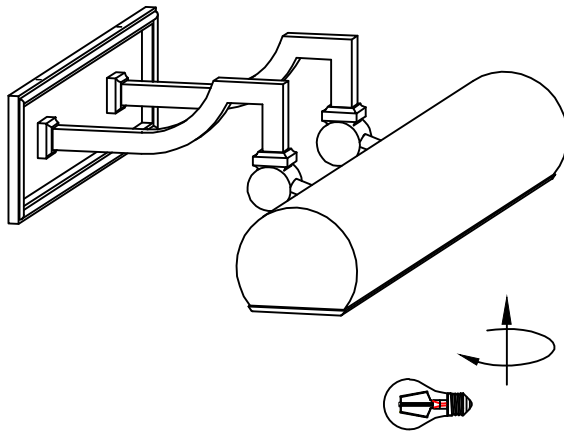

1PCS

E26*3PCS

Installation instruction

①

Steps:

1. Take out the lamp body and check the firmness of the lamp body;

Steps:

1. Remove the crossbar from the pre assembled mounting base;
2. Lock the crossbar on the junction box with the screw.

Installation instruction

②

Steps:

- ① Remove the hanging board and install it on the wall
- ② Connect the power cord properly
- ③ Align the lamp body with the upper and lower holes of the hanging plate and tighten them with a screwdriver

Installation instruction

3

Steps:

- ① Remove the light source and install it inside the lamp body

 **WARNING:** E26 The light bulb,
MAX60W BULB* 3PCS.

Installation instruction

NOTES : Due to the handmade nature of the product,
slight variations in dimensions may occur.