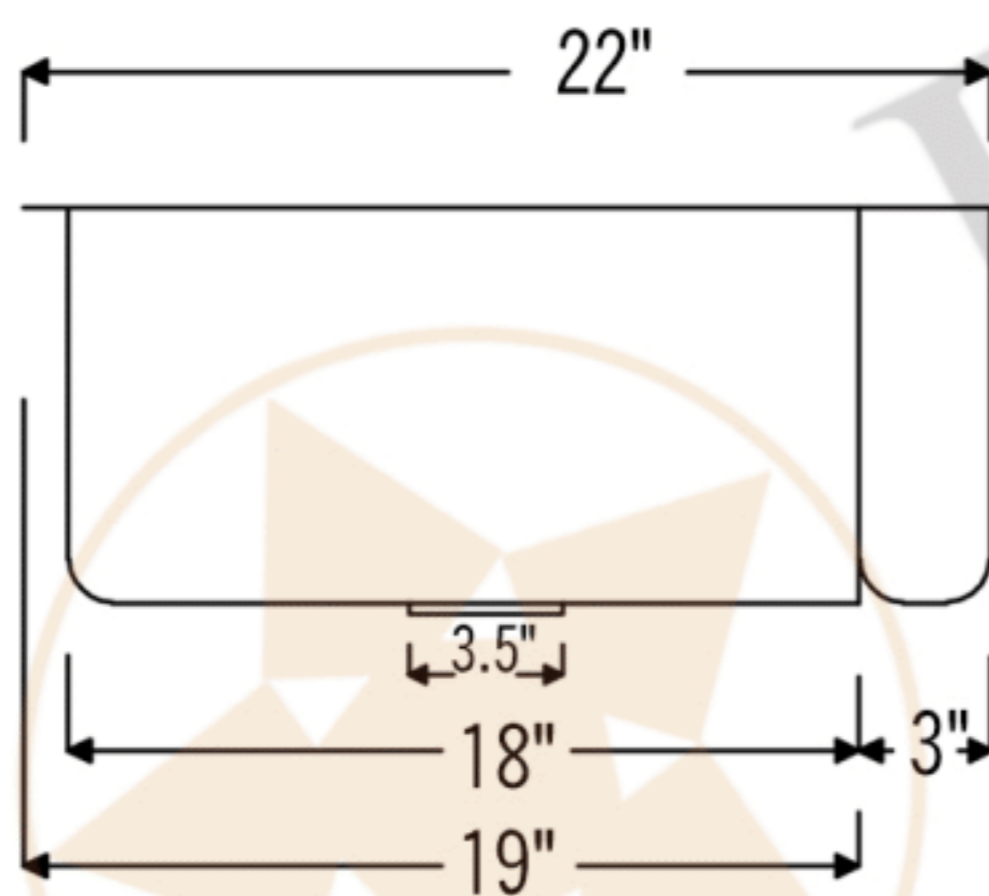

PREMIER
COPPER PRODUCTS

MODEL NUMBER: KASB33229

- Description: 33" Antique Hammered Copper Kitchen Apron Single Basin Sink
- Outer Dimension: 33" x 22" x 9"
- Inner Dimension: 31" x 19" x 9"
- Rim: Back, Left, Right - 1" / Front - 2"
- Drain Opening: 3.5"
- Gauge: 14
- Finish: Antique Copper

CODE/STANDARD COMPLIANCE

* IAPMO/cUPC LISTED

* ORB: Oil Rubbed Bronze

THIS PRODUCT IS HAND CRAFTED, SMALL VARIANCES IN COLOR AND SIZE MAY OCCUR.
DO NOT MAKE ANY INSTALLATION CUTS UNTIL YOU RECEIVE YOUR ITEM(S).