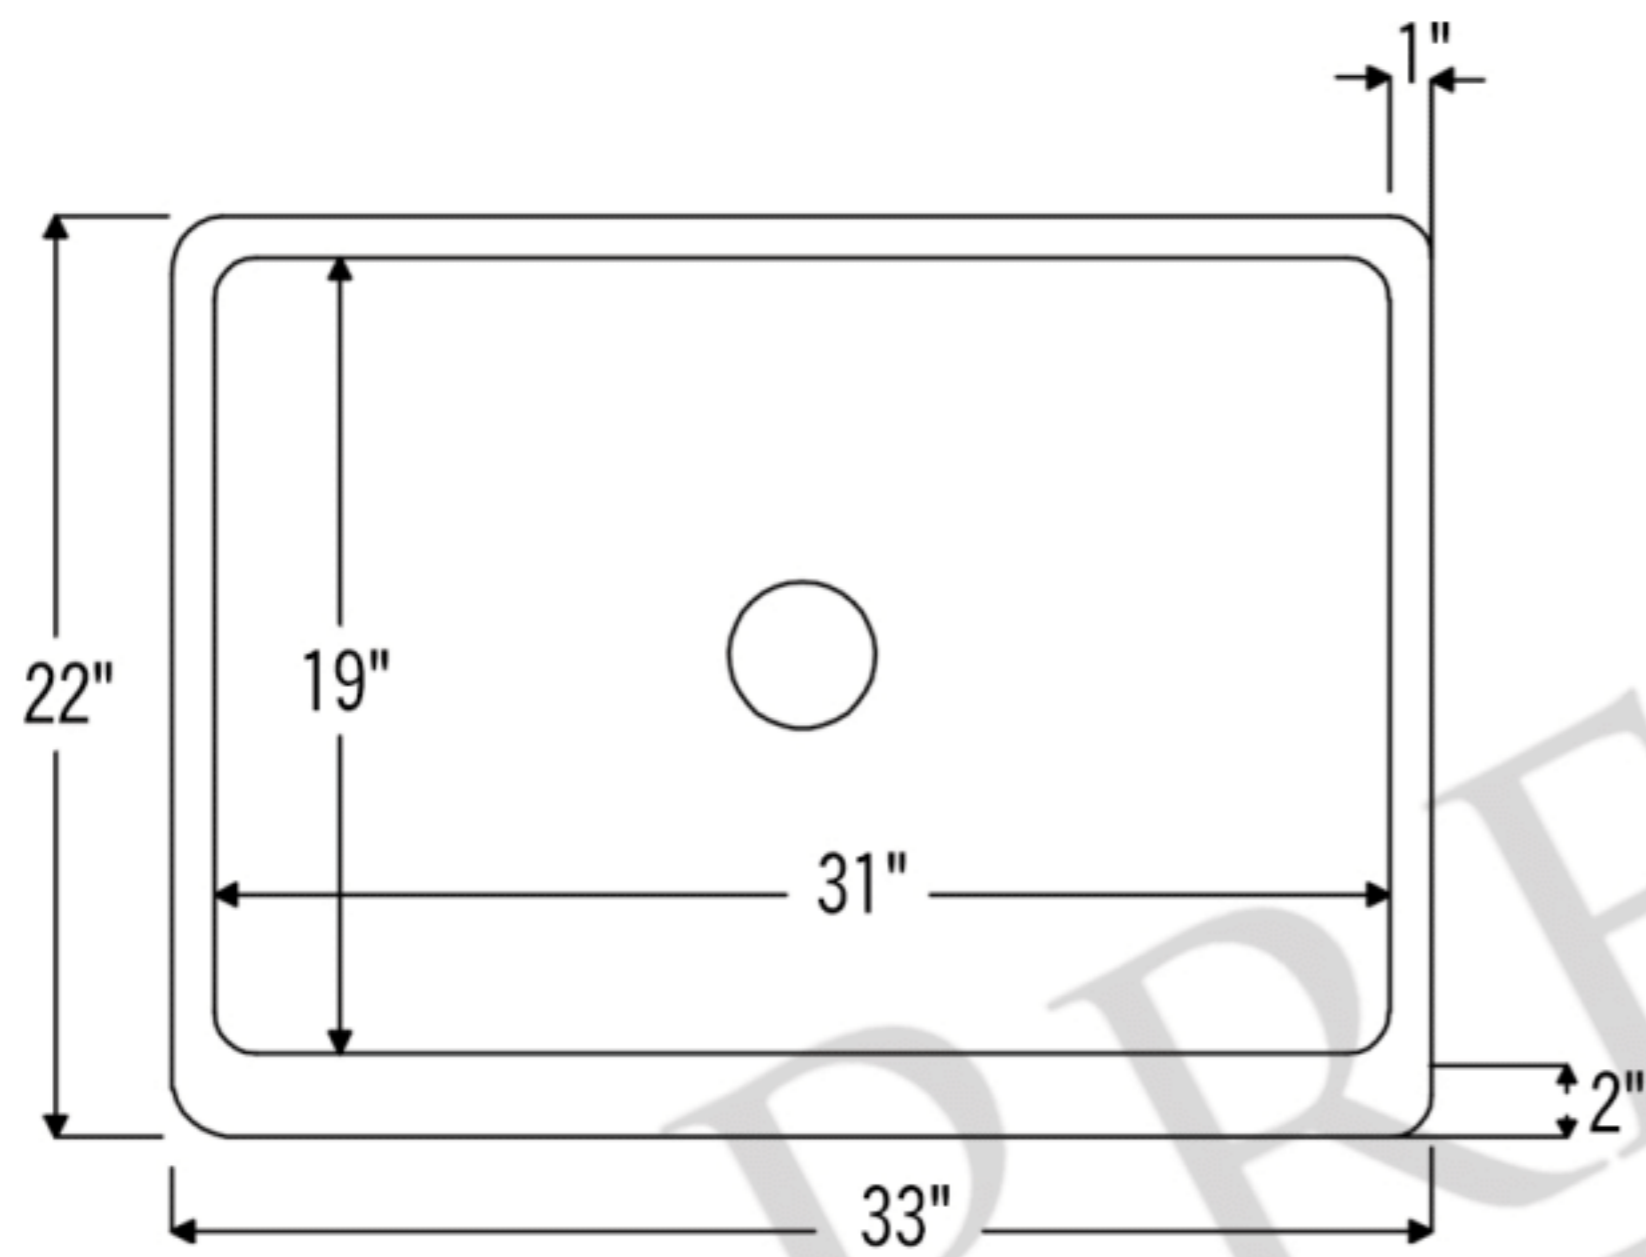

PREMIER
COPPER PRODUCTS

MODEL NUMBER: KASB33229

- * Description: 33" Antique Hammered Copper Kitchen Apron Single Basin Sink
- * Outer Dimension: 33" x 22" x 9"
- * Inner Dimension: 31" x 19" x 9"
- * Rim: Back, Left, Right - 1" / Front - 2"
- * Drain Opening: 3.5"
- * Gauge: 14
- * Finish: Antique Copper

CODE/STANDARD COMPLIANCE

* IAPMO/cUPC LISTED

* ORB: Oil Rubbed Bronze

THIS PRODUCT IS HAND CRAFTED, SMALL VARIANCES IN COLOR AND SIZE MAY OCCUR.
DO NOT MAKE ANY INSTALLATION CUTS UNTIL YOU RECEIVE YOUR ITEM(S).