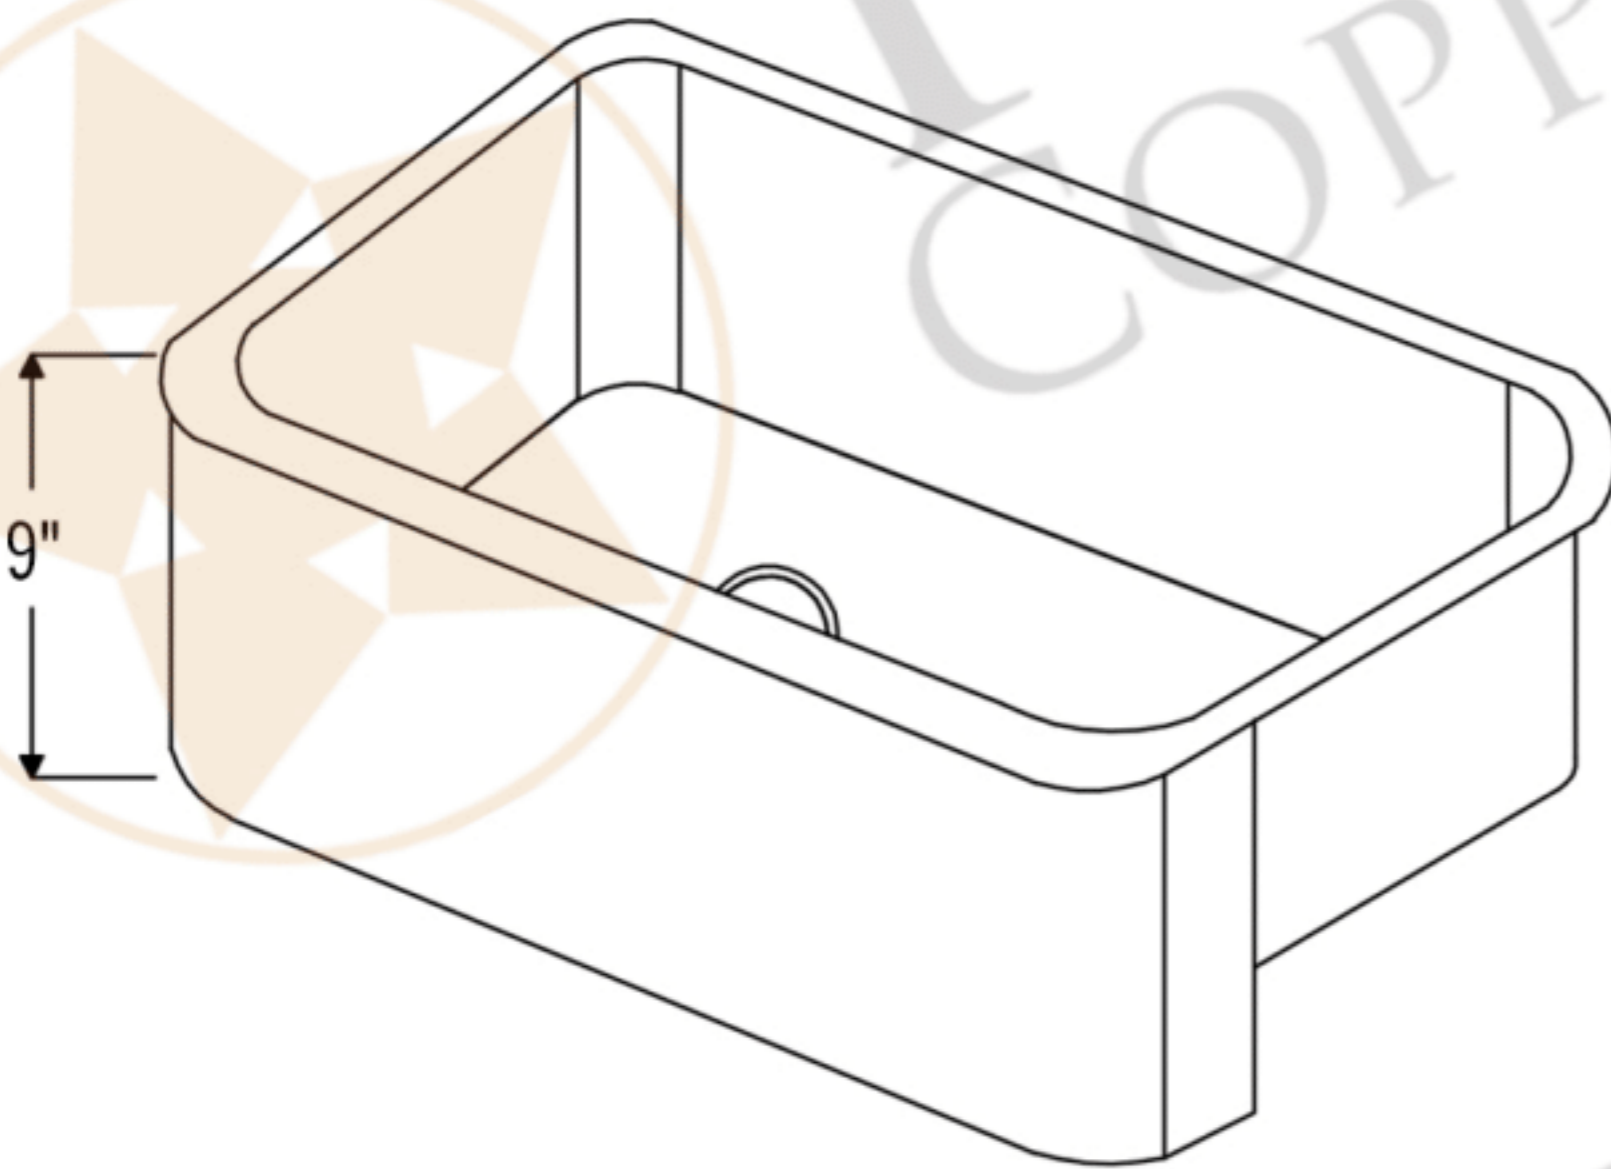

PREMIER
COPPER PRODUCTS

MODEL NUMBER: KASB33229

- * Description: 33" Antique Hammered Copper Kitchen Apron Single Basin Sink
- * Outer Dimension: 33" x 22" x 9"
- * Inner Dimension: 31" x 19" x 9"
- * Rim: Back, Left, Right - 1" / Front - 2"
- * Drain Opening: 3.5"
- * Gauge: 14
- * Finish: Antique Copper

CODE/STANDARD COMPLIANCE

* IAPMO/cUPC LISTED

* ORB: Oil Rubbed Bronze

THIS PRODUCT IS HAND CRAFTED, SMALL VARIANCES IN COLOR AND SIZE MAY OCCUR.
DO NOT MAKE ANY INSTALLATION CUTS UNTIL YOU RECEIVE YOUR ITEM(S).