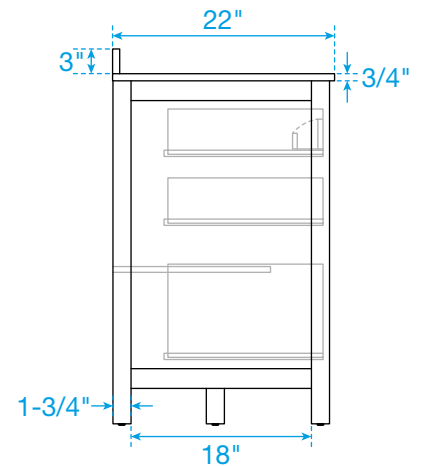

WYNDHAM COLLECTION

TOP VIEW OF VANITY CABINET

*Note: Due to high probability of breakage, the backsplash comes in two pieces, cut from the same piece. All measurements are $\pm 1/4"$.

WC-9292-72-DBL

WYNDHAM COLLECTION

Side splash is reversible.

Note: Due to high probability of breakage, the backsplash comes in two pieces, cut from the same piece. All measurements are $\pm 1/4"$.

WC-VCA-72-DBL-TOP