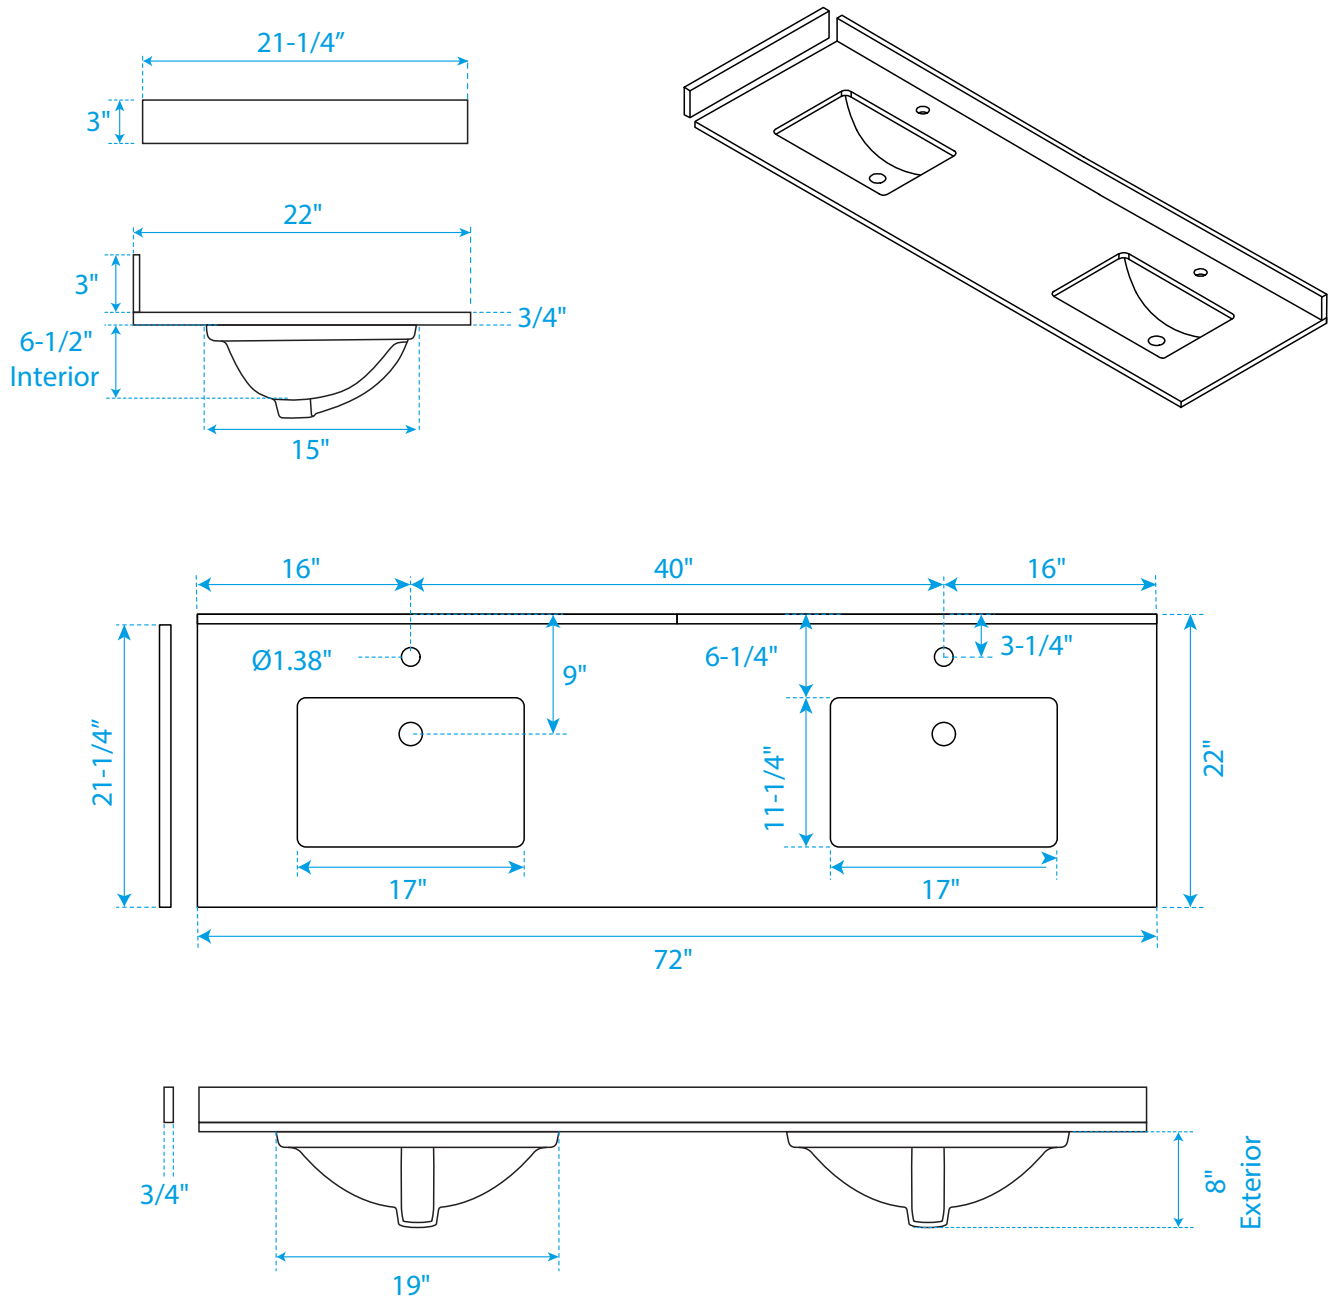

WYNDHAM COLLECTION

TOP VIEW OF VANITY CABINET

*Note: Due to high probability of breakage, the backsplash comes in two pieces, cut from the same piece. All measurements are $\pm 1/4"$.

WC-9292-72-DBL

WYNDHAM COLLECTION

Side splash is reversible.

Note: Due to high probability of breakage, the backsplash comes in two pieces, cut from the same piece. All measurements are $\pm 1/4"$.

WC-VCA-72-DBL-TOP