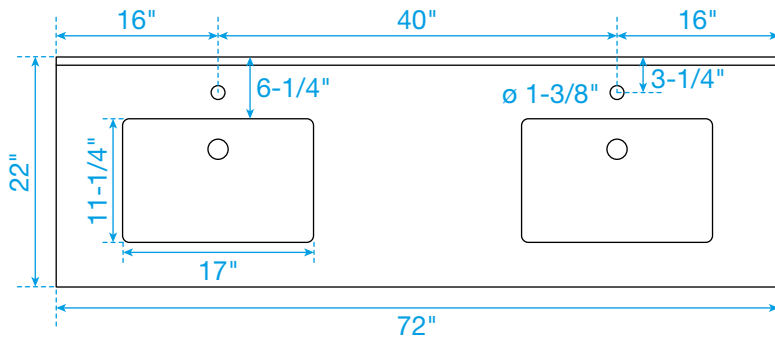

WYNDHAM COLLECTION

TOP VIEW OF VANITY CABINET

*Note: Due to high probability of breakage, the backsplash comes in two pieces, cut from the same piece. All measurements are $\pm 1/4"$.

WC-9292-72-DBL

WYNDHAM COLLECTION

Side splash is reversible.

Note: Due to high probability of breakage, the backsplash comes in two pieces, cut from the same piece. All measurements are $\pm 1/4"$.

WC-VCA-72-DBL-TOP