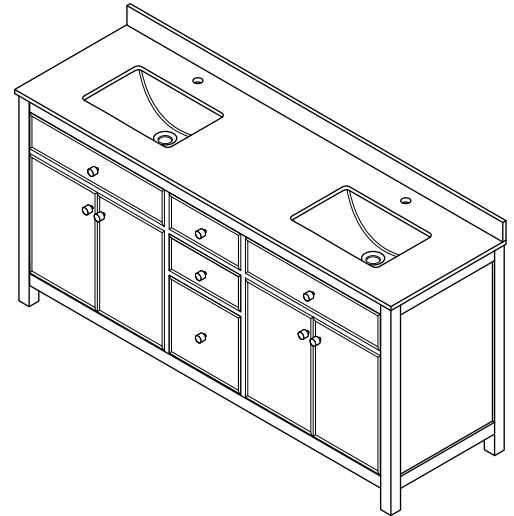

WYNDHAM COLLECTION

TOP VIEW OF VANITY CABINET

*Note: Due to high probability of breakage, the backsplash comes in two pieces, cut from the same piece. All measurements are $\pm 1/4"$.

WC-9292-72-DBL

WYNDHAM COLLECTION

Side splash is reversible.

Note: Due to high probability of breakage, the backsplash comes in two pieces, cut from the same piece. All measurements are $\pm 1/4"$.

WC-VCA-72-DBL-TOP