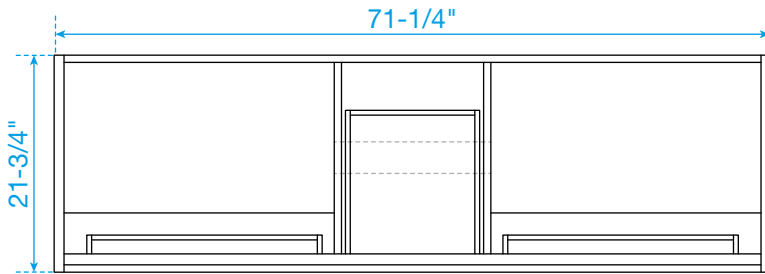

WYNDHAM COLLECTION

TOP VIEW OF VANITY CABINET

*Note: Due to high probability of breakage, the backsplash comes in two pieces, cut from the same piece. All measurements are $\pm 1/4"$.

WC-9292-72-DBL

WYNDHAM COLLECTION

Side splash is reversible.

Note: Due to high probability of breakage, the backsplash comes in two pieces, cut from the same piece. All measurements are $\pm 1/4"$.

WC-VCA-72-DBL-TOP