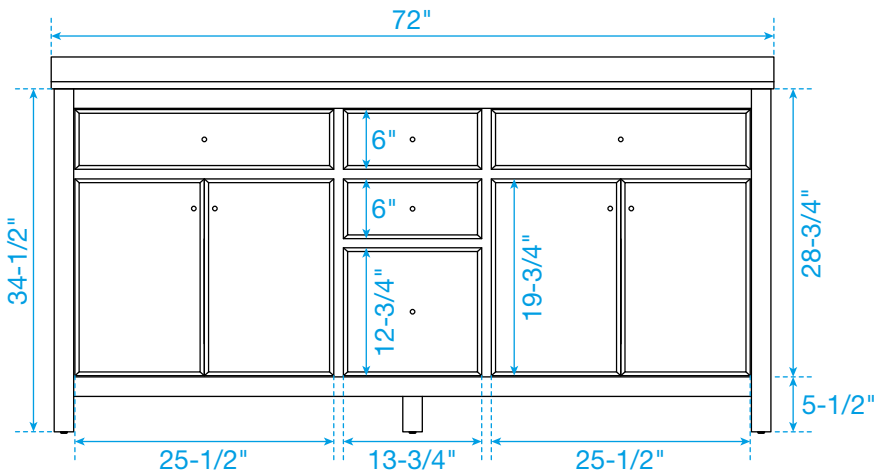

WYNDHAM COLLECTION

TOP VIEW OF VANITY CABINET

*Note: Due to high probability of breakage, the backsplash comes in two pieces, cut from the same piece. All measurements are $\pm 1/4"$.

WC-9292-72-DBL

WYNDHAM COLLECTION

Side splash is reversible.

Note: Due to high probability of breakage, the backsplash comes in two pieces, cut from the same piece. All measurements are $\pm 1/4"$.

WC-VCA-72-DBL-TOP