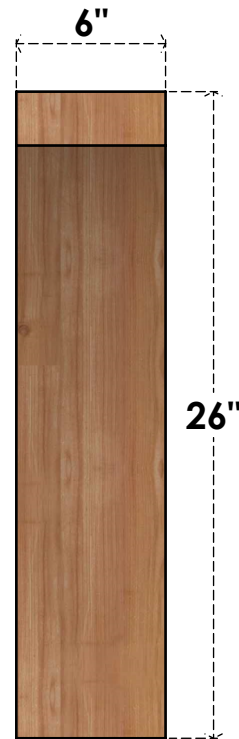

BRC06X14X26THR00RWR

6"W X 14"D X 26"H THORTON ROUGH SAWN BRACE, WESTERN RED CEDAR

SIDE

FRONT

EKENA MILLWORK
 2300 WEST MAIN ST.
 CLARKSVILLE, TX 75426
 TOLL FREE: 866-607-0453
 WWW.EKENAMILLWORK.COM

NOTES

1. INSTALLATION TO BE COMPLETED IN ACCORDANCE WITH MANUFACTURER'S SPECIFICATIONS.
2. DRAWING MAY NOT BE TO SCALE
3. THIS DRAWING IS INTENDED FOR DESIGN AND PLANNING PURPOSES ONLY.
4. ALL INFORMATION CONTAINED HEREIN WAS CURRENT AT THE TIME OF DEVELOPMENT BUT MUST BE REVIEWED AND APPROVED BY THE PRODUCT MANUFACTURER TO BE CONSIDERED ACCURATE.
5. PRODUCTS ARE NOT KILN DRIED. THIS ITEM IS UNIQUE AND WILL CONTAIN THE NATURAL VARIATIONS THAT THE WOOD SPECIES OFFERS. THIS MAY RESULT IN VARIATIONS UP TO 1/4"