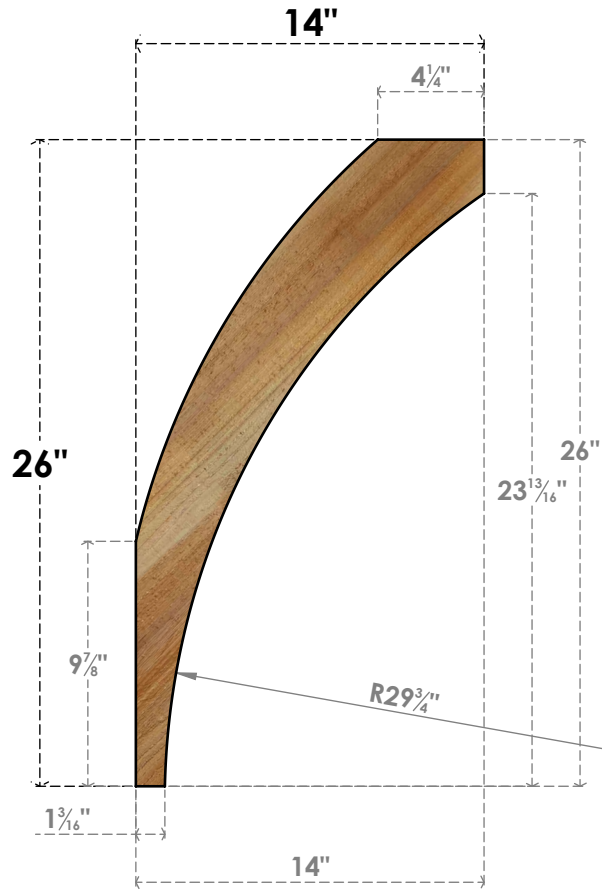

BRC06X14X26THR00RWR

6"W X 14"D X 26"H THORTON ROUGH SAWN BRACE, WESTERN RED CEDAR

SIDE

FRONT

EKENA MILLWORK
 2300 WEST MAIN ST.
 CLARKSVILLE, TX 75426
 TOLL FREE: 866-607-0453
 WWW.EKENAMILLWORK.COM

NOTES

1. INSTALLATION TO BE COMPLETED IN ACCORDANCE WITH MANUFACTURER'S SPECIFICATIONS.
2. DRAWING MAY NOT BE TO SCALE
3. THIS DRAWING IS INTENDED FOR DESIGN AND PLANNING PURPOSES ONLY.
4. ALL INFORMATION CONTAINED HEREIN WAS CURRENT AT THE TIME OF DEVELOPMENT BUT MUST BE REVIEWED AND APPROVED BY THE PRODUCT MANUFACTURER TO BE CONSIDERED ACCURATE.
5. PRODUCTS ARE NOT KILN DRIED. THIS ITEM IS UNIQUE AND WILL CONTAIN THE NATURAL VARIATIONS THAT THE WOOD SPECIES OFFERS. THIS MAY RESULT IN VARIATIONS UP TO 1/4"