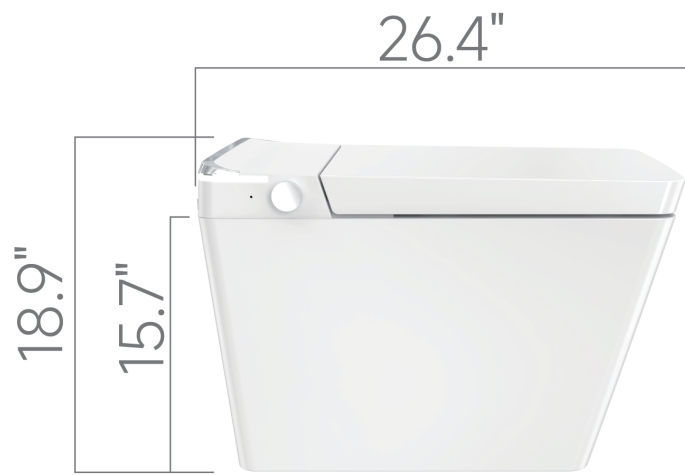

Dimension/Specification

FRONT

SIDE

Sku RX-T15W