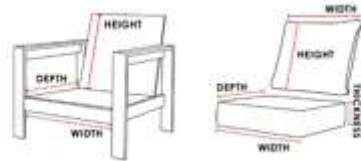

How to Measure Patio Furniture

Step 1: Measure your furniture. Compare cushion size to furniture size.

Step 2: Measure the back & seat cushions separately.

Step 3: Subtract the THICKNESS of the seat cushion from the HEIGHT of the back cushion.