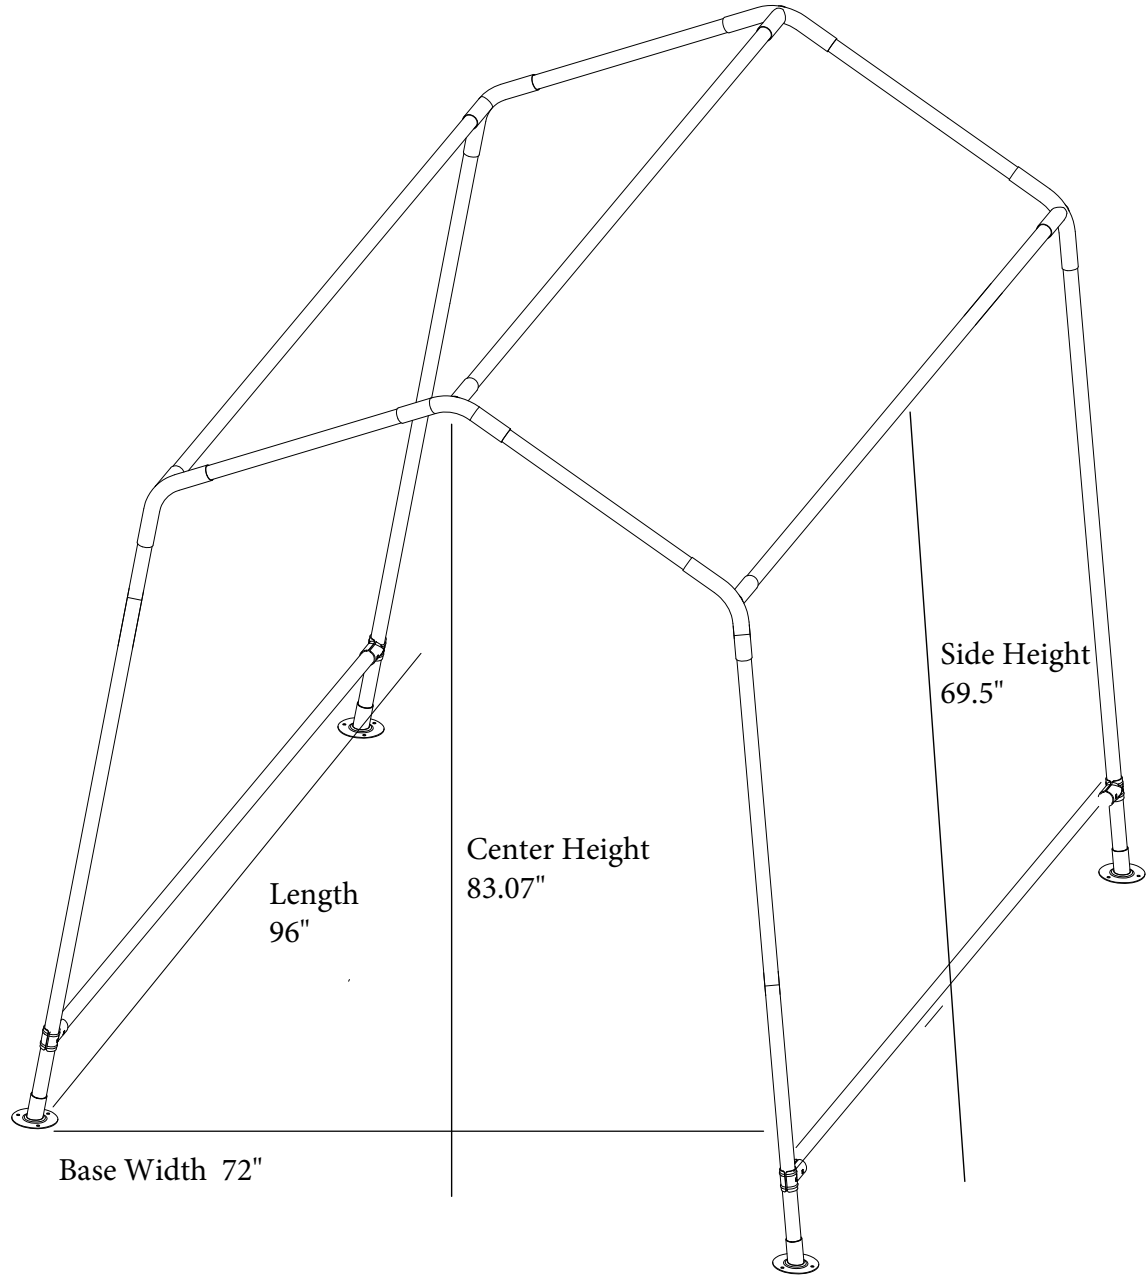

# 6' x 8' Storage Shed

Door Width: 37.4  
Door Height: 68.9"