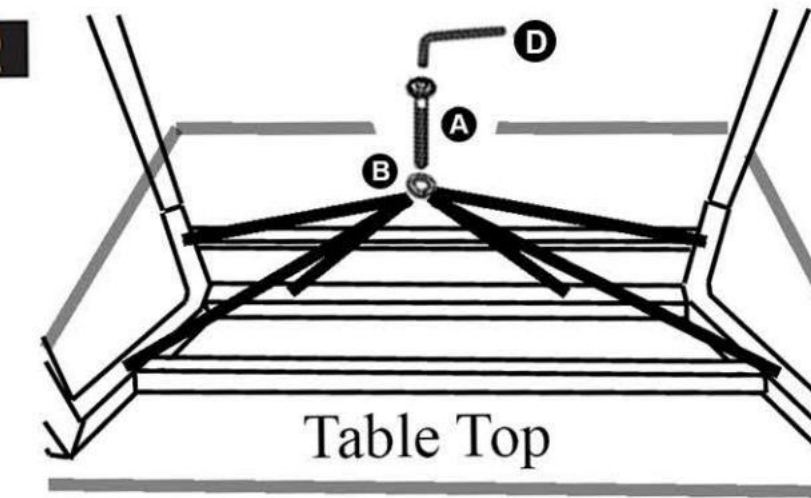

Hardware List

NO	DESCRIPTION	QTY
A	JCBC M6 x 60mm 	22 pcs
B	Washer 	22 pcs
C	Adjuster 	6 pcs
D	Allen Key 	1 pc

1

2

2

3

3