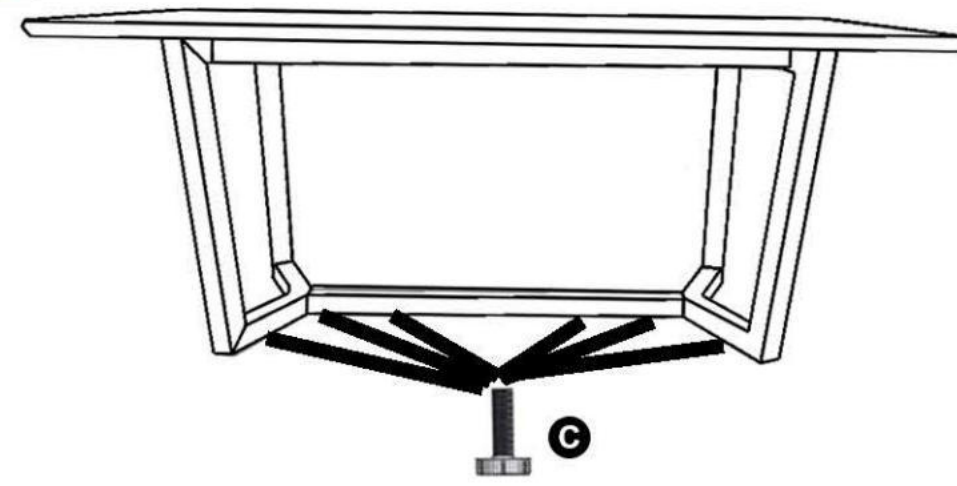

1

2

2

3

3

Hardware List

NO	DESCRIPTION	QTY
A	JCBC M6 x 60mm 	22 pcs
B	Washer 	22 pcs
C	Adjuster 	6 pcs
D	Allen Key 	1 pc

1