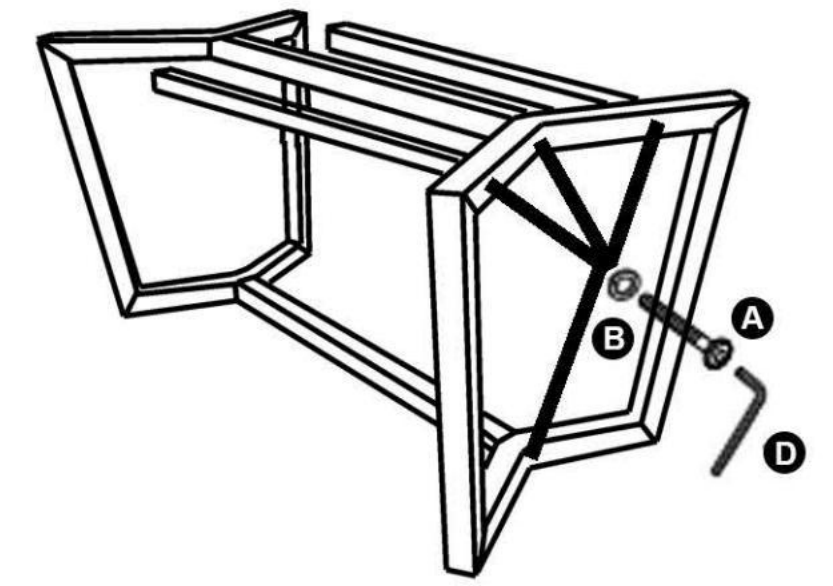

Hardware List

NO	DESCRIPTION	QTY
A	JCBC M6 x 60mm	22 pcs
B	Washer	22 pcs
C	Adjuster	6 pcs
D	Allen Key	1 pc

1