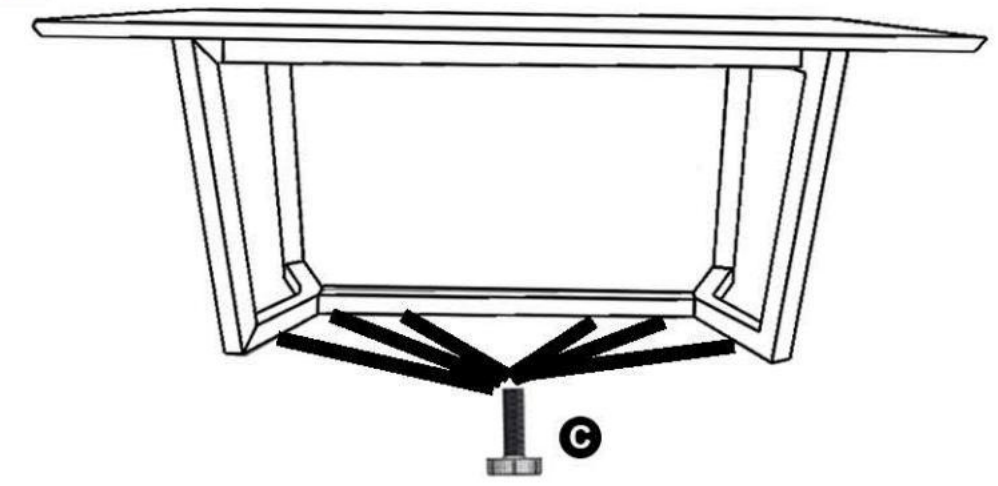

1

2

2

3

3

Hardware List

NO	DESCRIPTION	QTY
A	JCBC M6 x 60mm 	22 pcs
B	Washer 	22 pcs
C	Adjuster 	6 pcs
D	Allen Key 	1 pc

1