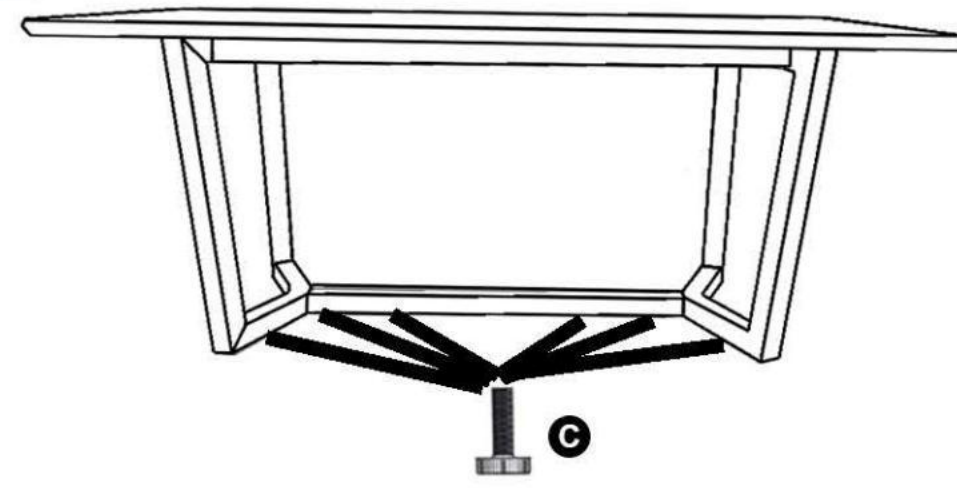

Hardware List

NO	DESCRIPTION	QTY
A	JCBC M6 x 60mm 	22 pcs
B	Washer 	22 pcs
C	Adjuster 	6 pcs
D	Allen Key 	1 pc

1

2

2

3

3