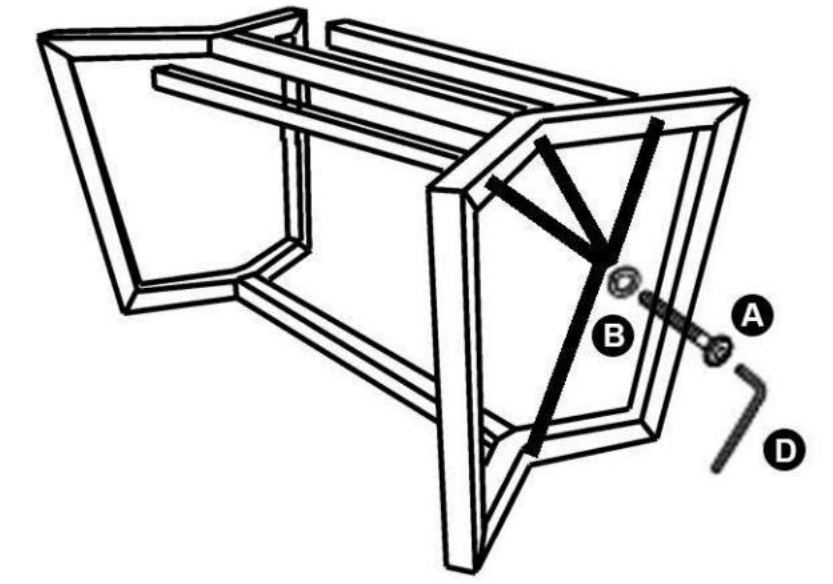

Hardware List

NO	DESCRIPTION	QTY
A	JCBC M6 x 60mm	22 pcs
B	Washer	22 pcs
C	Adjuster	6 pcs
D	Allen Key	1 pc

1