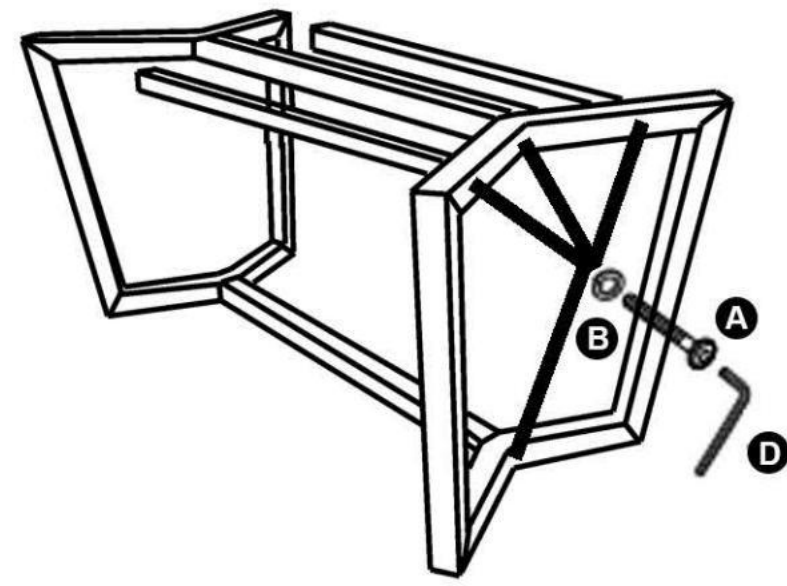

Hardware List

NO	DESCRIPTION	QTY
A	JCBC M6 x 60mm 	22 pcs
B	Washer 	22 pcs
C	Adjuster 	6 pcs
D	Allen Key 	1 pc

1

Hardware List

NO	DESCRIPTION	QTY
A	JCBC M6 x 60mm 	22 pcs
B	Washer 	22 pcs
C	Adjuster 	6 pcs
D	Allen Key 	1 pc