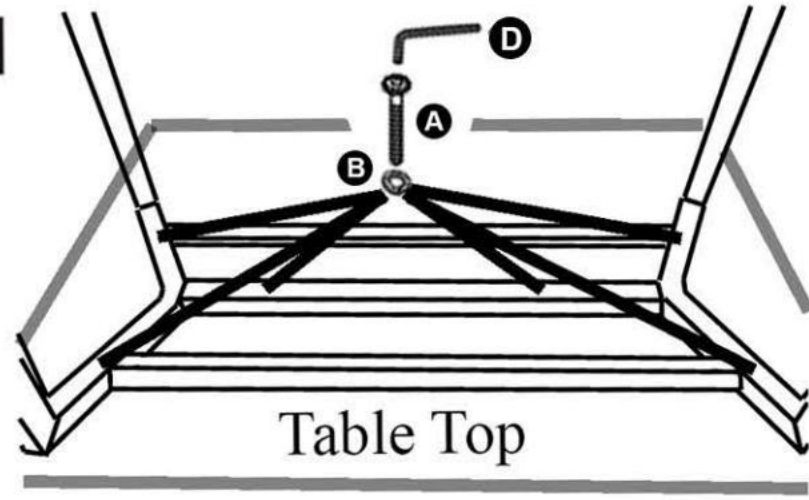

Hardware List

NO	DESCRIPTION	QTY
A	JCBC M6 x 60mm 	22 pcs
B	Washer 	22 pcs
C	Adjuster 	6 pcs
D	Allen Key 	1 pc

1

Hardware List

NO	DESCRIPTION	QTY
A	JCBC M6 x 60mm 	22 pcs
B	Washer 	22 pcs
C	Adjuster 	6 pcs
D	Allen Key 	1 pc

1

2

2

3

3

Hardware List

NO	DESCRIPTION	QTY
A	JCBC M6 x 60mm 	22 pcs
B	Washer 	22 pcs
C	Adjuster 	6 pcs
D	Allen Key 	1 pc

1