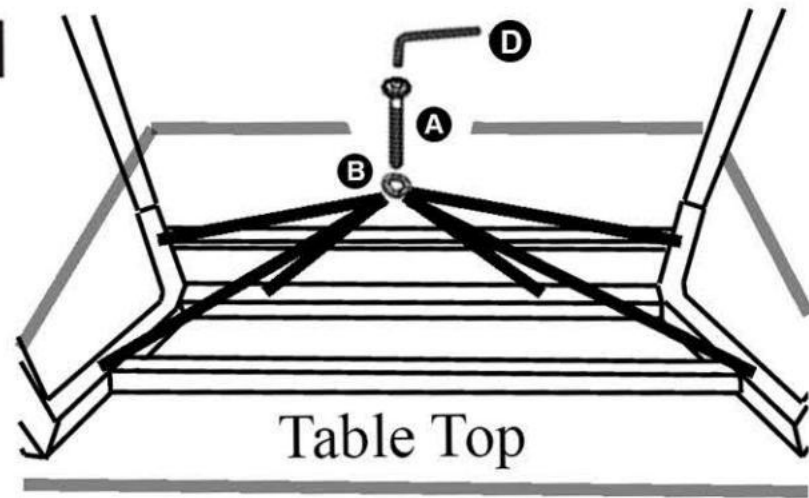

Hardware List

NO	DESCRIPTION	QTY
A	JCBC M6 x 60mm	22 pcs
B	Washer	22 pcs
C	Adjuster	6 pcs
D	Allen Key	1 pc

1

Hardware List

NO	DESCRIPTION	QTY
A	JCBC M6 x 60mm	22 pcs
B	Washer	22 pcs
C	Adjuster	6 pcs
D	Allen Key	1 pc

1

2

2

3

3

Hardware List

NO	DESCRIPTION	QTY
A	JCBC M6 x 60mm	22 pcs
B	Washer	22 pcs
C	Adjuster	6 pcs
D	Allen Key	1 pc

1

Hardware List

NO	DESCRIPTION	QTY
A	JCBC M6 x 60mm	22 pcs
B	Washer	22 pcs
C	Adjuster	6 pcs
D	Allen Key	1 pc

1

2

2

3

3