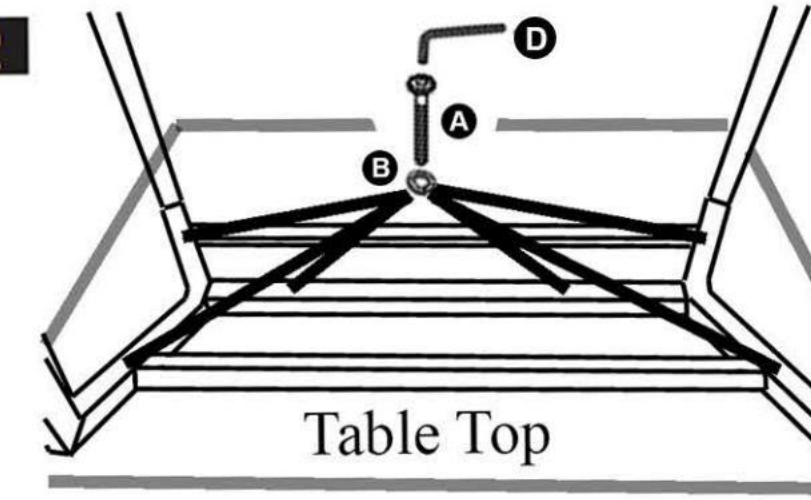

Hardware List

NO	DESCRIPTION	QTY
A	JCBC M6 x 60mm 	22 pcs
B	Washer 	22 pcs
C	Adjuster 	6 pcs
D	Allen Key 	1 pc

1

Hardware List

NO	DESCRIPTION	QTY
A	JCBC M6 x 60mm 	22 pcs
B	Washer 	22 pcs
C	Adjuster 	6 pcs
D	Allen Key 	1 pc

1

2

2

3

3

Hardware List

NO	DESCRIPTION	QTY
A	JCBC M6 x 60mm 	22 pcs
B	Washer 	22 pcs
C	Adjuster 	6 pcs
D	Allen Key 	1 pc

1