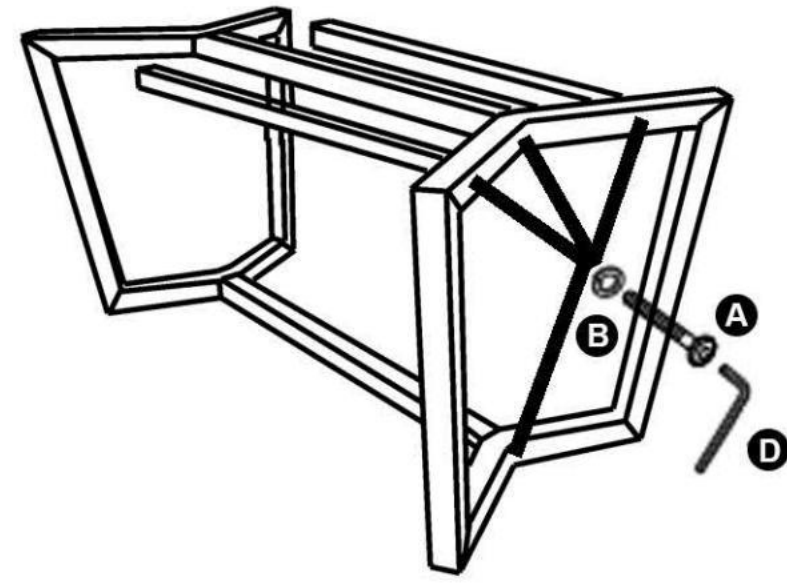

Hardware List

NO	DESCRIPTION	QTY
A	JCBC M6 x 60mm 	22 pcs
B	Washer 	22 pcs
C	Adjuster 	6 pcs
D	Allen Key 	1 pc

1

Hardware List

NO	DESCRIPTION	QTY
A	JCBC M6 x 60mm 	22 pcs
B	Washer 	22 pcs
C	Adjuster 	6 pcs
D	Allen Key 	1 pc

1

2

2

3

3

Hardware List

NO	DESCRIPTION	QTY
A	JCBC M6 x 60mm 	22 pcs
B	Washer 	22 pcs
C	Adjuster 	6 pcs
D	Allen Key 	1 pc

1