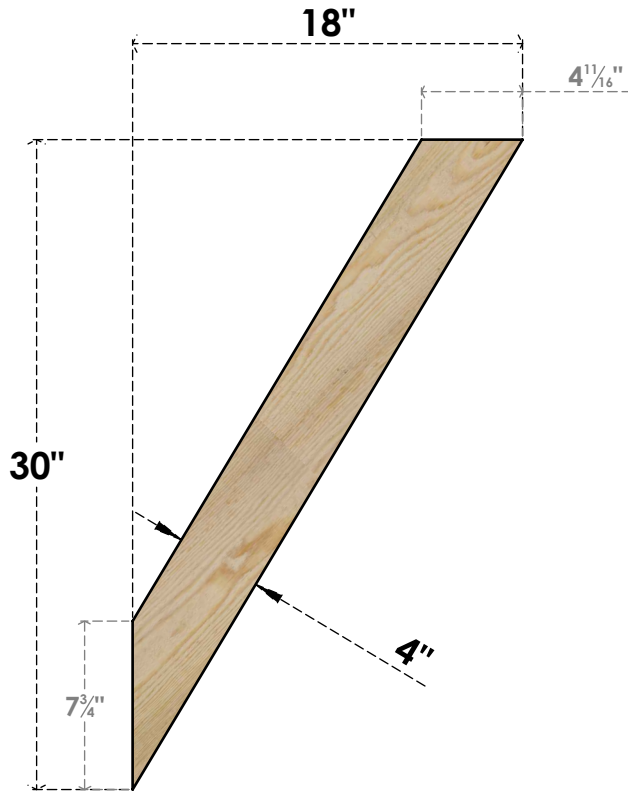

BRC04X18X30TRA00RDF

4"W X 18"D X 30"H TRADITIONAL ROUGH SAWN BRACE, DOUGLAS FIR

SIDE

FRONT

EKENA MILLWORK
2300 WEST MAIN ST.
CLARKSVILLE, TX 75426
TOLL FREE: 866-607-0453
WWW.EKENAMILLWORK.COM

NOTES

1. INSTALLATION TO BE COMPLETED IN ACCORDANCE WITH MANUFACTURER'S SPECIFICATIONS.
2. DRAWING MAY NOT BE TO SCALE
3. THIS DRAWING IS INTENDED FOR DESIGN AND PLANNING PURPOSES ONLY.
4. ALL INFORMATION CONTAINED HEREIN WAS CURRENT AT THE TIME OF DEVELOPMENT BUT MUST BE REVIEWED AND APPROVED BY THE PRODUCT MANUFACTURER TO BE CONSIDERED ACCURATE.
5. PRODUCTS ARE NOT KILN DRIED. THIS ITEM IS UNIQUE AND WILL CONTAIN THE NATURAL VARIATIONS THAT THE WOOD SPECIES OFFERS. THIS MAY RESULT IN VARIATIONS UP TO 1/4"