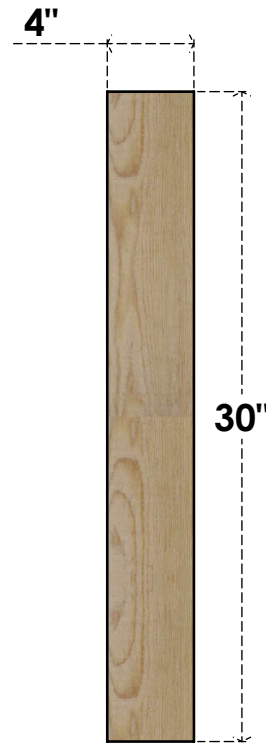

BRC04X18X30TRA00RDF

4"W X 18"D X 30"H TRADITIONAL ROUGH SAWN BRACE, DOUGLAS FIR

SIDE

FRONT

EKENA MILLWORK
2300 WEST MAIN ST.
CLARKSVILLE, TX 75426
TOLL FREE: 866-607-0453
WWW.EKENAMILLWORK.COM

NOTES

1. INSTALLATION TO BE COMPLETED IN ACCORDANCE WITH MANUFACTURER'S SPECIFICATIONS.
2. DRAWING MAY NOT BE TO SCALE
3. THIS DRAWING IS INTENDED FOR DESIGN AND PLANNING PURPOSES ONLY.
4. ALL INFORMATION CONTAINED HEREIN WAS CURRENT AT THE TIME OF DEVELOPMENT BUT MUST BE REVIEWED AND APPROVED BY THE PRODUCT MANUFACTURER TO BE CONSIDERED ACCURATE.
5. PRODUCTS ARE NOT KILN DRIED. THIS ITEM IS UNIQUE AND WILL CONTAIN THE NATURAL VARIATIONS THAT THE WOOD SPECIES OFFERS. THIS MAY RESULT IN VARIATIONS UP TO 1/4"