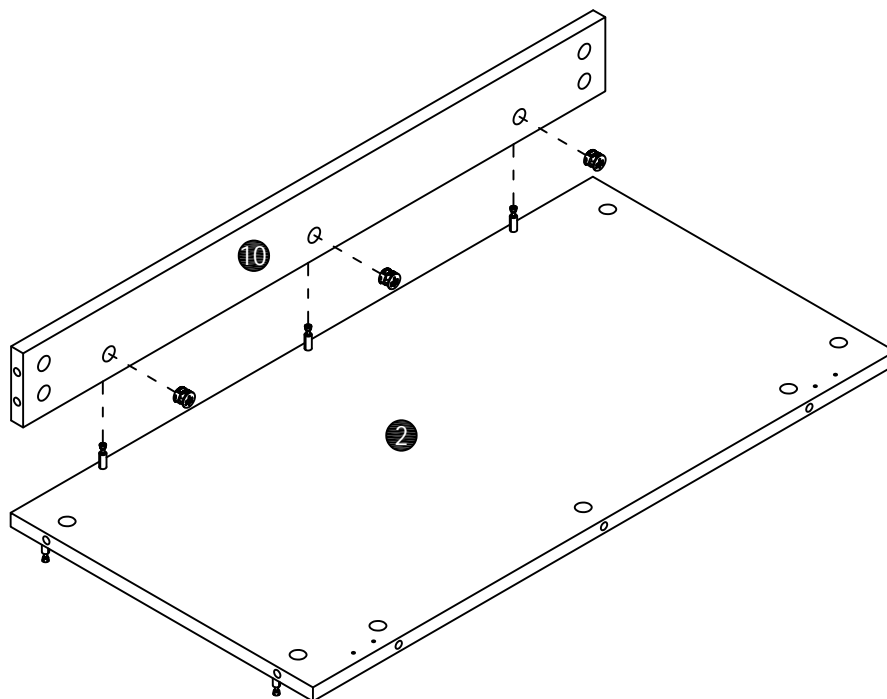

TWO DOORS GLASS CABINET

Assembly Instruction

NOTE: This instruction manual contains IMPORTANT safety information. Please read carefully before assembling the product

List of Parts

Hardware

A x 35+2  Ø6 x 34mm	B x 35+2  Ø15 x 10mm	C x 8+1  Ø8*30mm	D x 4+1  Ø3*12mm	E x 2 
F x 2 	G x 2  Ø4*22mm	H x 8+2  Ø20mm	I x 34+2  Ø3.5*14mm	J x 2 
K x 4 	L x 20+2  Ø3.5*12mm	M x 4 	N x 2 	O X 1 
P X 1 	Q X 1 			

1x

STEP1

A x 15

Ø6 x 34mm

STEP2

A x 9

Ø6 x 34mm

STEP3

B x 3

Ø15 x 10mm

STEP4

B x 8

Ø15 x 10mm

STEP5

B x 7

Ø15 x 10mm

B x 2

Ø15 x 10mm

STEP9

B x 6

Ø15 x 10mm

C x 4

Ø8*30mm

STEP10