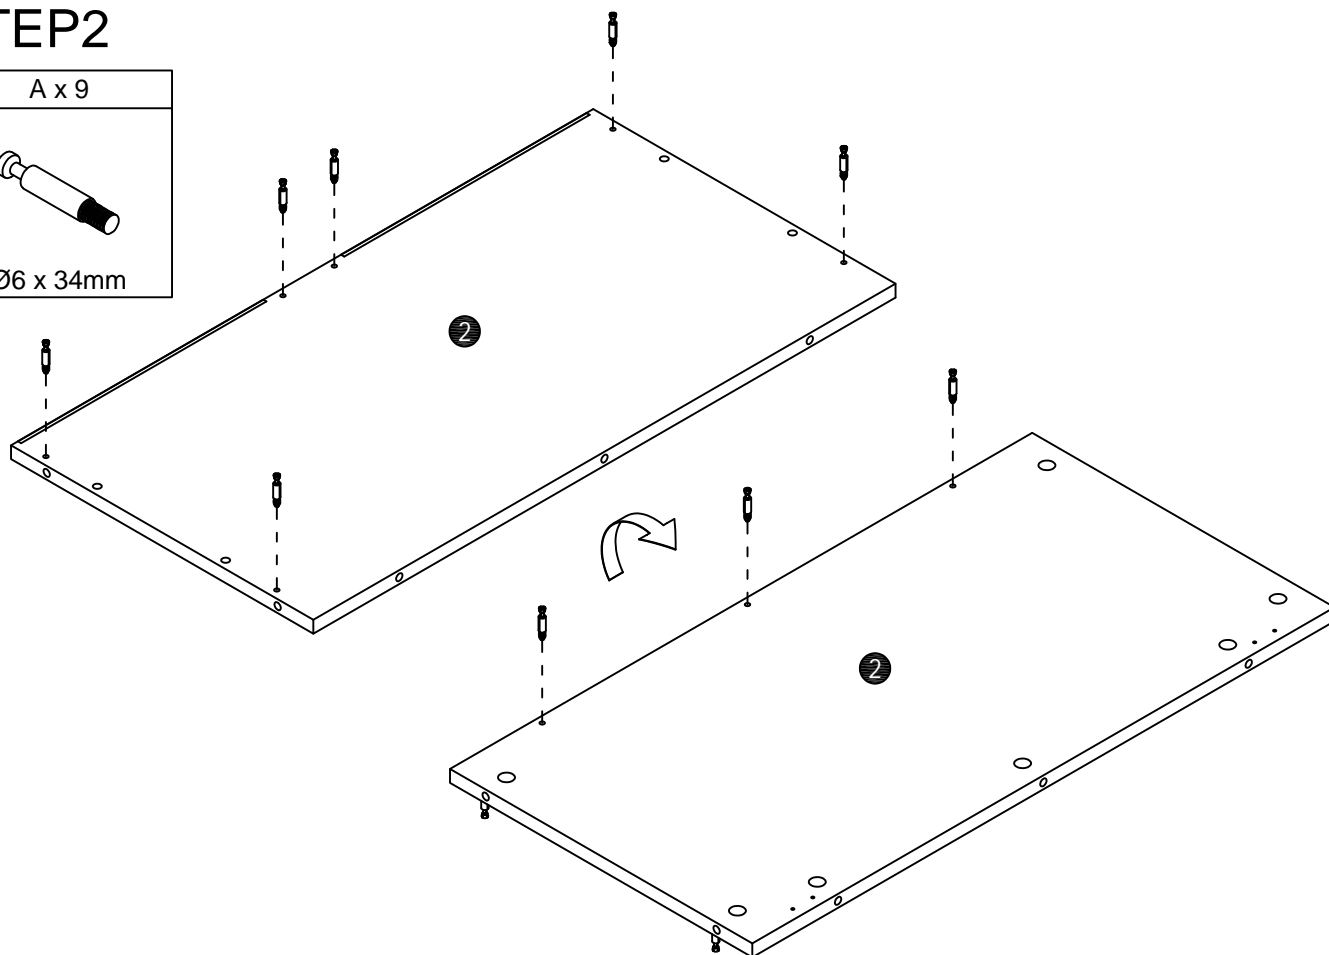

TWO DOORS GLASS CABINET

Assembly Instruction

NOTE: This instruction manual contains IMPORTANT safety information. Please read carefully before assembling the product

List of Parts

Hardware

A x 35+2  Ø6 x 34mm	B x 35+2  Ø15 x 10mm	C x 8+1  Ø8*30mm	D x 4+1  Ø3*12mm	E x 2 
F x 2 	G x 2  Ø4*22mm	H x 8+2  Ø20mm	I x 34+2  Ø3.5*14mm	J x 2 
K x 4 	L x 20+2  Ø3.5*12mm	M x 4 	N x 2 	O X 1 
P X 1 	Q X 1 			

1x

STEP1

A x 15

Ø6 x 34mm

STEP2

A x 9

Ø6 x 34mm

STEP3

B x 3

Ø15 x 10mm

STEP4

B x 8

Ø15 x 10mm

STEP5

B x 7

Ø15 x 10mm

B x 2

Ø15 x 10mm

STEP9

B x 6

Ø15 x 10mm

C x 4

Ø8*30mm

STEP10