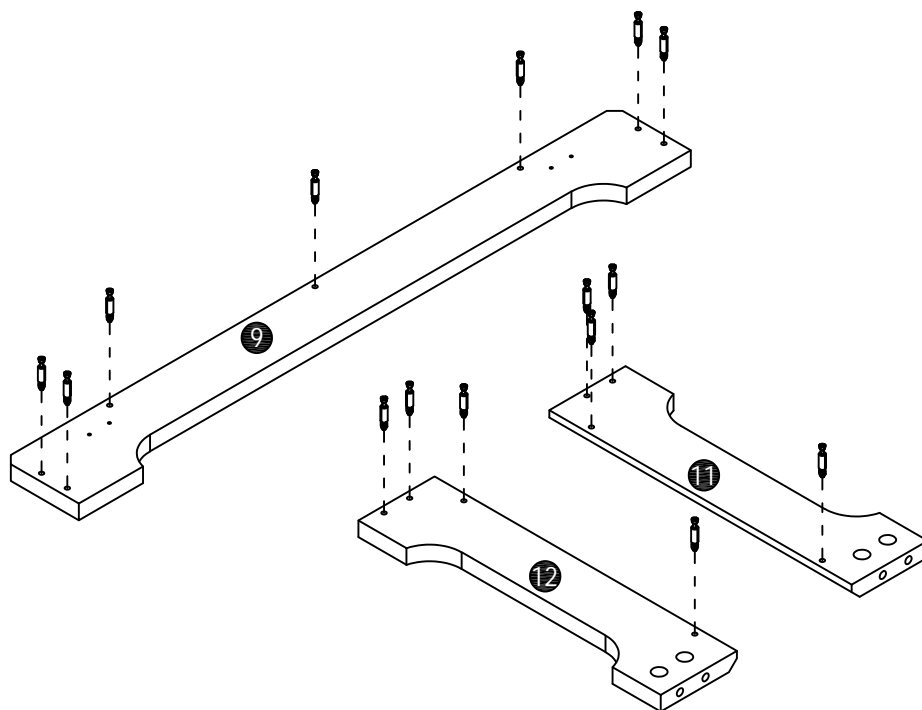

TWO DOORS GLASS CABINET

Assembly Instruction

NOTE: This instruction manual contains IMPORTANT safety information. Please read carefully before assembling the product

List of Parts

Hardware

A x 35+2  Ø6 x 34mm	B x 35+2  Ø15 x 10mm	C x 8+1  Ø8*30mm	D x 4+1  Ø3*12mm	E x 2 
F x 2 	G x 2  Ø4*22mm	H x 8+2  Ø20mm	I x 34+2  Ø3.5*14mm	J x 2 
K x 4 	L x 20+2  Ø3.5*12mm	M x 4 	N x 2 	O X 1 
P X 1 	Q X 1 			

1x

STEP1

A x 15

Ø6 x 34mm

STEP2

A x 9

Ø6 x 34mm

STEP3

B x 3

Ø15 x 10mm

STEP4

B x 8

Ø15 x 10mm

STEP5

B x 7

Ø15 x 10mm

Ø20mm

STEP15

I x 8

Ø3.5*14mm

M x 4

STEP16

K x 4

STEP17