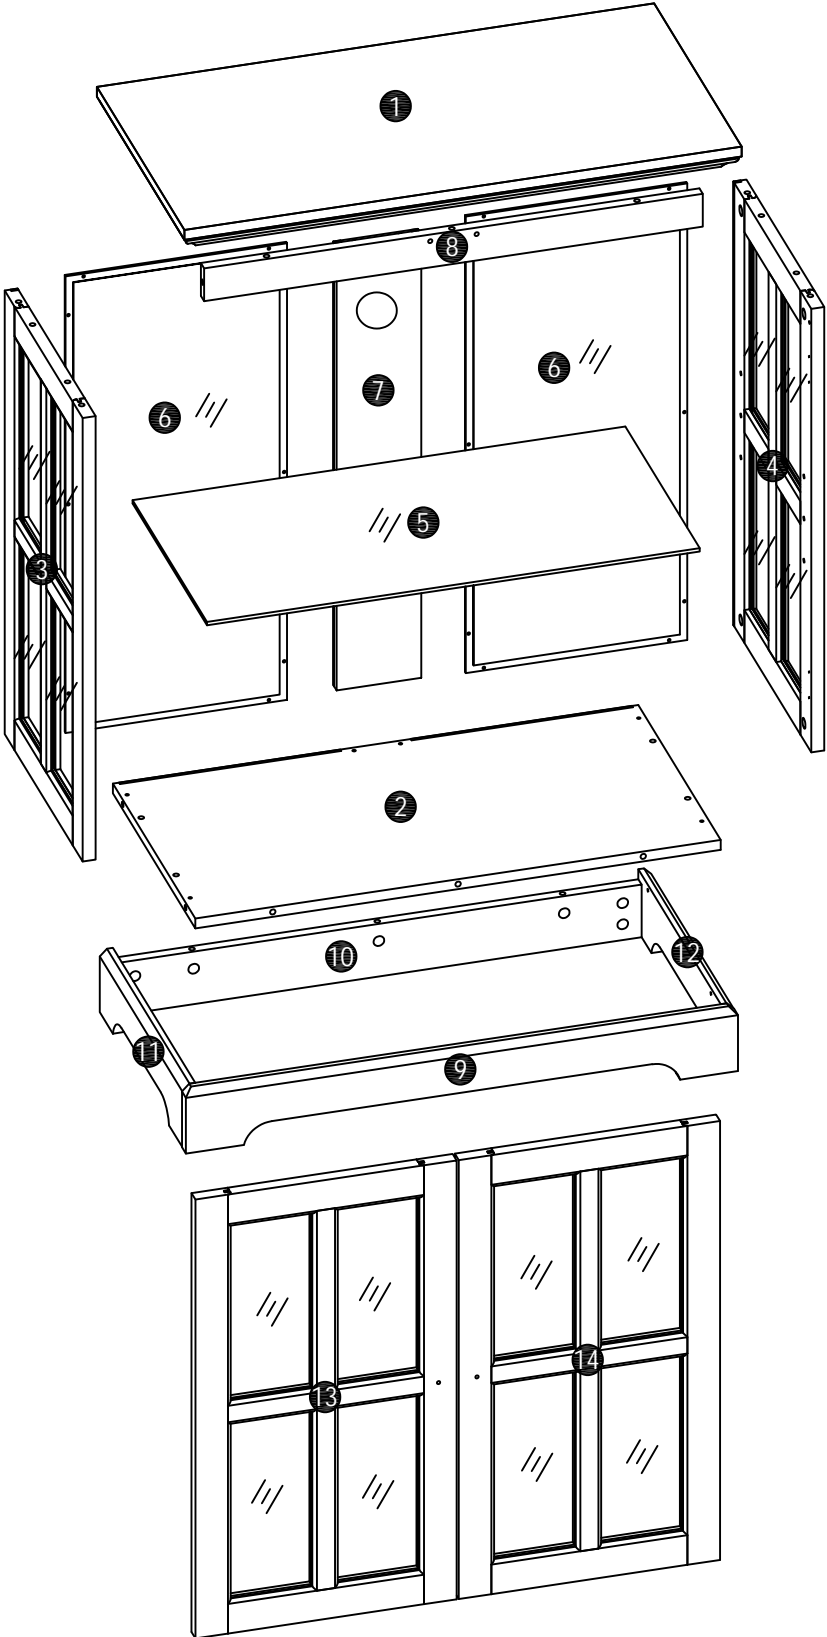

TWO DOORS GLASS CABINET

Assembly Instruction

NOTE: This instruction manual contains IMPORTANT safety information. Please read carefully before assembling the product

List of Parts

Hardware

A x 35+2  Ø6 x 34mm	B x 35+2  Ø15 x 10mm	C x 8+1  Ø8*30mm	D x 4+1  Ø3*12mm	E x 2 
F x 2 	G x 2  Ø4*22mm	H x 8+2  Ø20mm	I x 34+2  Ø3.5*14mm	J x 2 
K x 4 	L x 20+2  Ø3.5*12mm	M x 4 	N x 2 	O X 1 
P X 1 	Q X 1 			

1x

STEP1

A x 15

Ø6 x 34mm

STEP2

A x 9

Ø6 x 34mm

STEP3