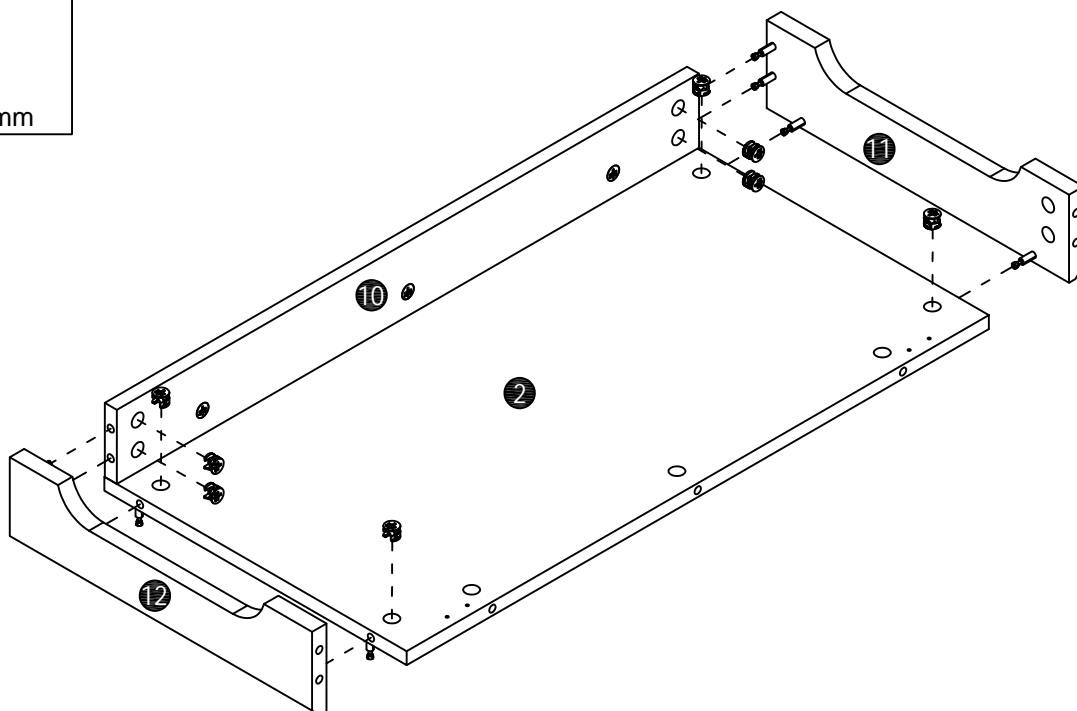

TWO DOORS GLASS CABINET

Assembly Instruction

NOTE: This instruction manual contains IMPORTANT safety information. Please read carefully before assembling the product

List of Parts

Hardware

A x 35+2  Ø6 x 34mm	B x 35+2  Ø15 x 10mm	C x 8+1  Ø8*30mm	D x 4+1  Ø3*12mm	E x 2 
F x 2 	G x 2  Ø4*22mm	H x 8+2  Ø20mm	I x 34+2  Ø3.5*14mm	J x 2 
K x 4 	L x 20+2  Ø3.5*12mm	M x 4 	N x 2 	O X 1 
P X 1 	Q X 1 			

B x 3

Ø15 x 10mm

STEP4

B x 8

Ø15 x 10mm

STEP5

B x 7

Ø15 x 10mm

STEP6

I x 8

Ø3.5*14mm

J x 2

STEP 7

A x 2

Ø6 x 34mm

STEP 8

B x 2

Ø15 x 10mm

STEP9

B x 6

Ø15 x 10mm

C x 4

Ø8*30mm

STEP10