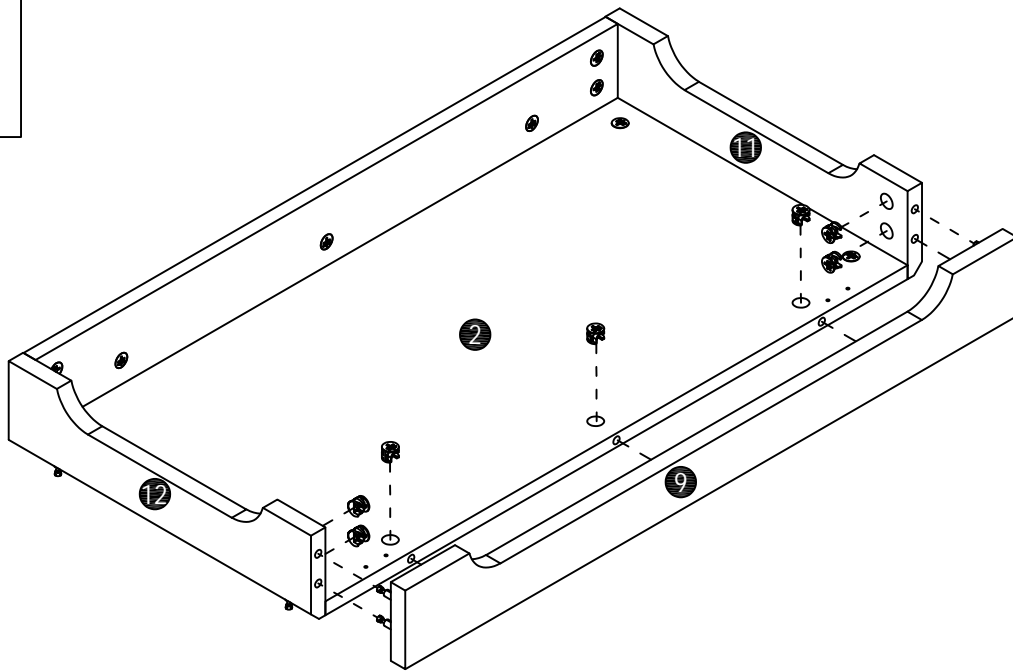

TWO DOORS GLASS CABINET

Assembly Instruction

NOTE: This instruction manual contains IMPORTANT safety information. Please read carefully before assembling the product

List of Parts

Hardware

A x 35+2  Ø6 x 34mm	B x 35+2  Ø15 x 10mm	C x 8+1  Ø8*30mm	D x 4+1  Ø3*12mm	E x 2 
F x 2 	G x 2  Ø4*22mm	H x 8+2  Ø20mm	I x 34+2  Ø3.5*14mm	J x 2 
K x 4 	L x 20+2  Ø3.5*12mm	M x 4 	N x 2 	O X 1 
P X 1 	Q X 1 			

B x 3

Ø15 x 10mm

STEP4

B x 8

Ø15 x 10mm

STEP5

B x 7

Ø15 x 10mm

STEP6

I x 8

Ø3.5*14mm

J x 2

STEP 7

A x 2

Ø6 x 34mm

STEP 8

B x 2

Ø15 x 10mm

STEP9

B x 6

Ø15 x 10mm

C x 4

Ø8*30mm

STEP10