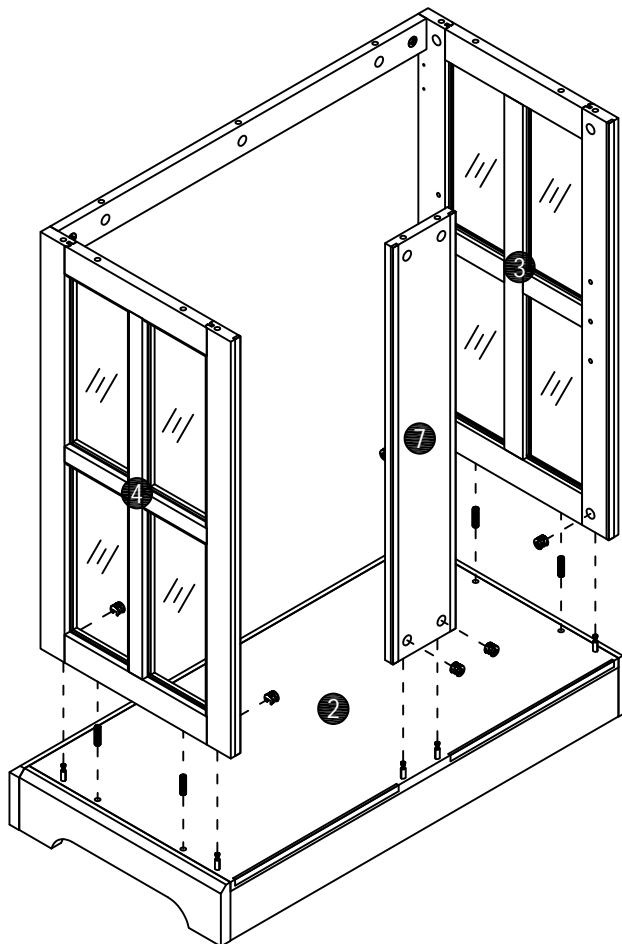

TWO DOORS GLASS CABINET

Assembly Instruction

NOTE: This instruction manual contains IMPORTANT safety information. Please read carefully before assembling the product

List of Parts

Hardware

A x 35+2  Ø6 x 34mm	B x 35+2  Ø15 x 10mm	C x 8+1  Ø8*30mm	D x 4+1  Ø3*12mm	E x 2 
F x 2 	G x 2  Ø4*22mm	H x 8+2  Ø20mm	I x 34+2  Ø3.5*14mm	J x 2 
K x 4 	L x 20+2  Ø3.5*12mm	M x 4 	N x 2 	O X 1 
P X 1 	Q X 1 			

B x 2

Ø15 x 10mm

STEP9

B x 6

Ø15 x 10mm

C x 4

Ø8*30mm

STEP10

A x 9

Ø6 x 34mm

STEP13

L x 20

Ø3.5*12mm

Remove protective film
on the mirror panel.

STEP14

H x 8