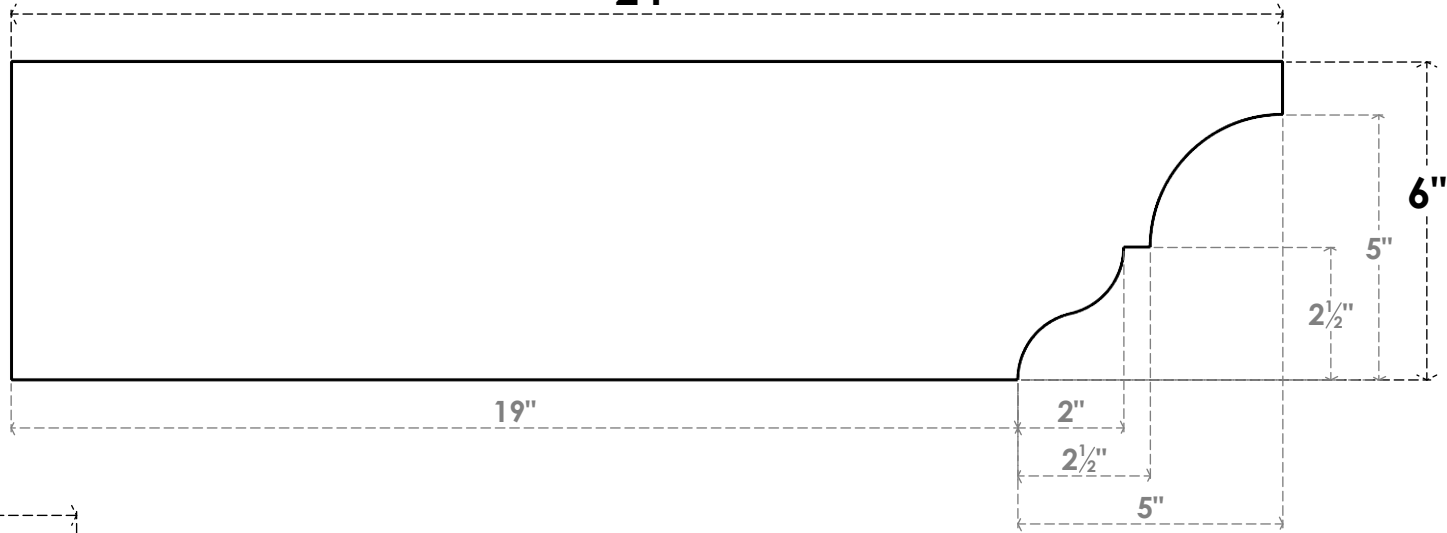

ITEM NUMBER: RFTURO06X06000X24000X006ASH00RCPR

6"W X 6"H X 24"L TIMBERTHANE ROUGH CEDAR ASHEBORO FAUX WOOD OPEN RAFTER TAIL, 6"L END, PRIMED TAN

24"

SIDE PROFILE

FRONT PROFILE

ISOMETRIC

GENERATED DATE : 03/02/2023