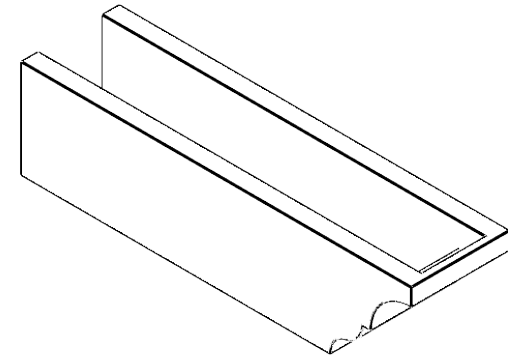

ITEM NUMBER: RFTURO06X06000X24000X006ASH00RCPR

6"W X 6"H X 24"L TIMBERTHANE ROUGH CEDAR ASHEBORO FAUX WOOD OPEN RAFTER TAIL, 6"L END, PRIMED TAN

24"

SIDE PROFILE

FRONT PROFILE

ISOMETRIC

GENERATED DATE : 03/02/2023