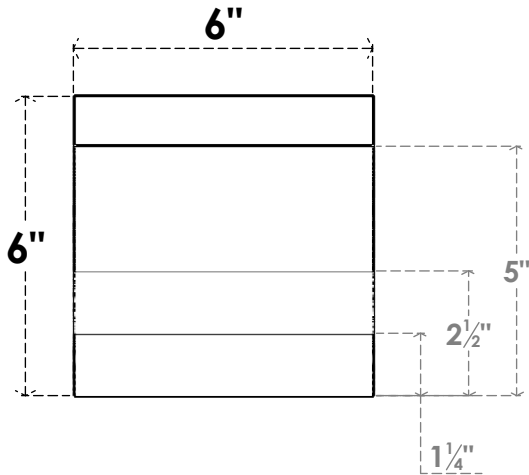

ITEM NUMBER: RFTURO06X06000X24000X006ASH00RCPR

6"W X 6"H X 24"L TIMBERTHANE ROUGH CEDAR ASHEBORO FAUX WOOD OPEN RAFTER TAIL, 6"L END, PRIMED TAN

24"

SIDE PROFILE

FRONT PROFILE

ISOMETRIC

GENERATED DATE : 03/02/2023