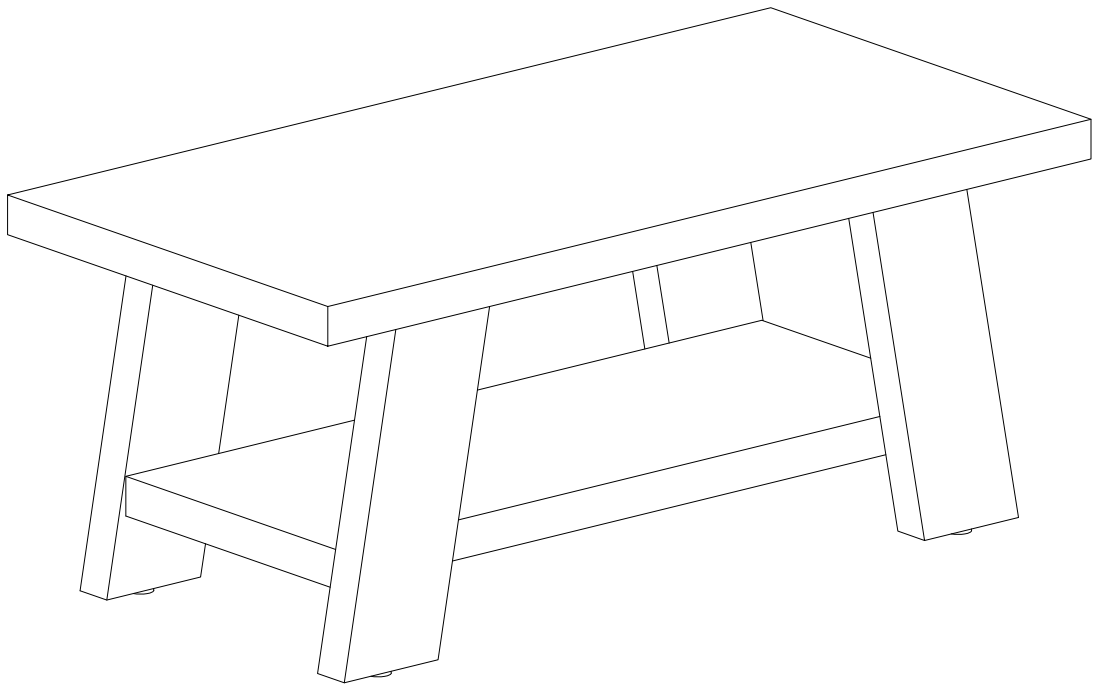

Tribesigns

DESIGNED FOR LIFE

Assembly Instructions

Coffee Table

Model No.
HOGA-F2218

 **LITTLE TREE**
Little Tree by Tribesigns

www.tribesigns.com

Contact Us