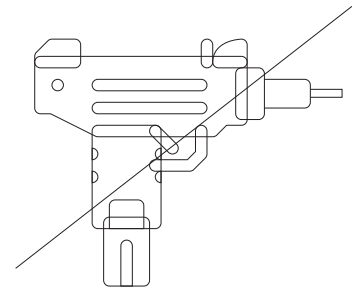

How to Get the Assembly Video

Step 1 Scan the QR code.

Installation Video

Step 2 Search with the Model No.
(on the bottom left corner of the title page)

HOGA-F2218

Note: If you can't find the assembly video, please contact us.

We recommend using hand tools for assembly.

If an electric screwdriver is used, reduce power and torque to avoid damage to the product.

**⚠ Caution**

Make sure all parts are included. Most board parts are labeled or stamped on the raw edge. Contact us for a free replacement if you encounter any damaged or missing parts.