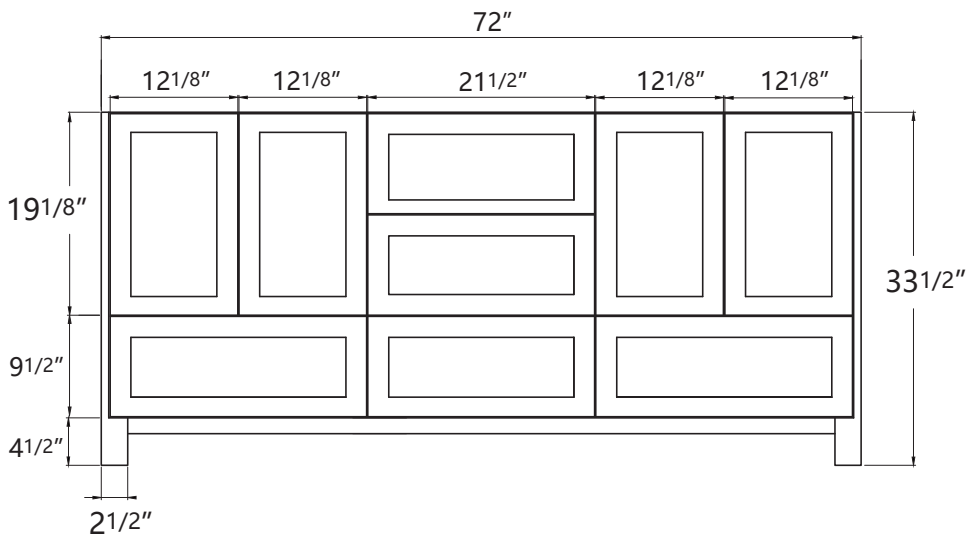

DIMENSION DETAILS

BATHROOM VANITY

PRODUCT
INSTRUCTION
VIDEO

Belize 72"

VANITY SIZE

Front View

Side View