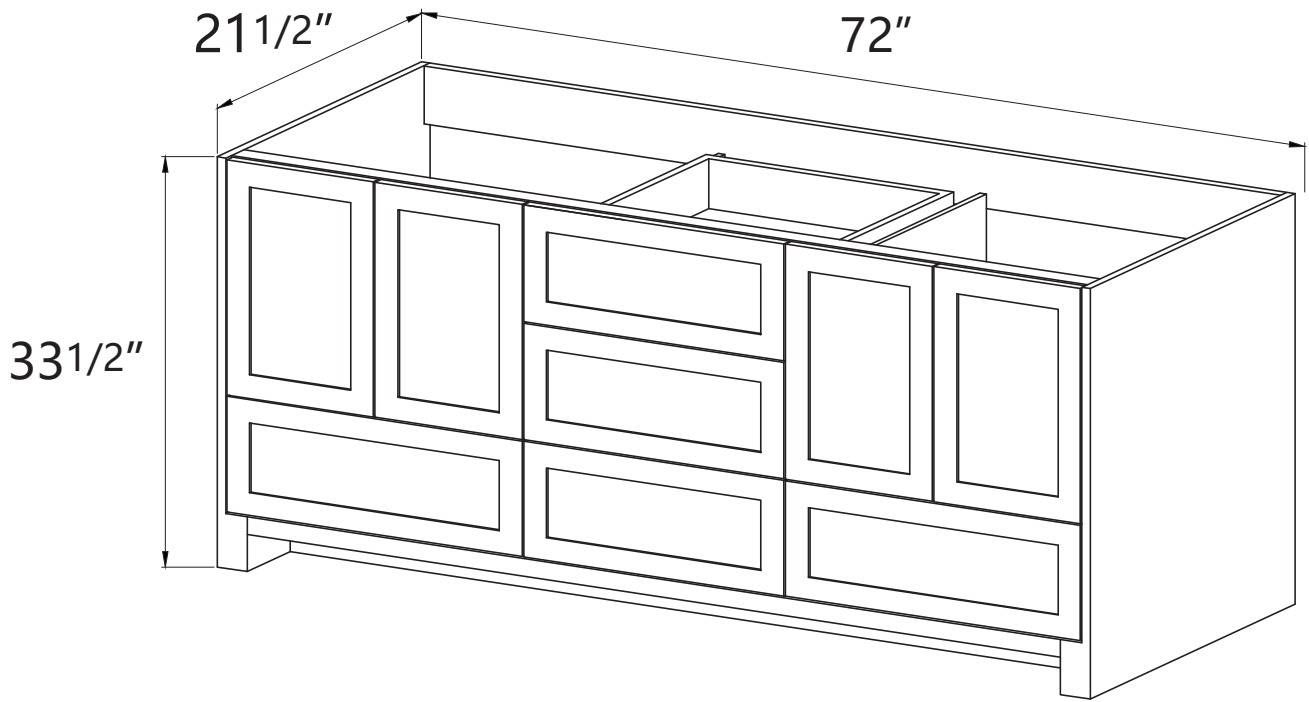

DIMENSION DETAILS

BATHROOM VANITY

PRODUCT
INSTRUCTION
VIDEO

Belize 72"

VANITY SIZE

Front View

Side View