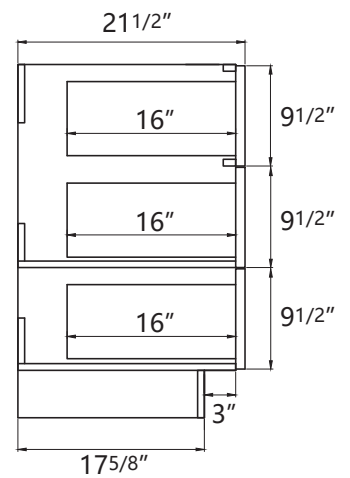

DIMENSION DETAILS

BATHROOM VANITY

PRODUCT
INSTRUCTION
VIDEO

Belize 72"

VANITY SIZE

Front View

Side View