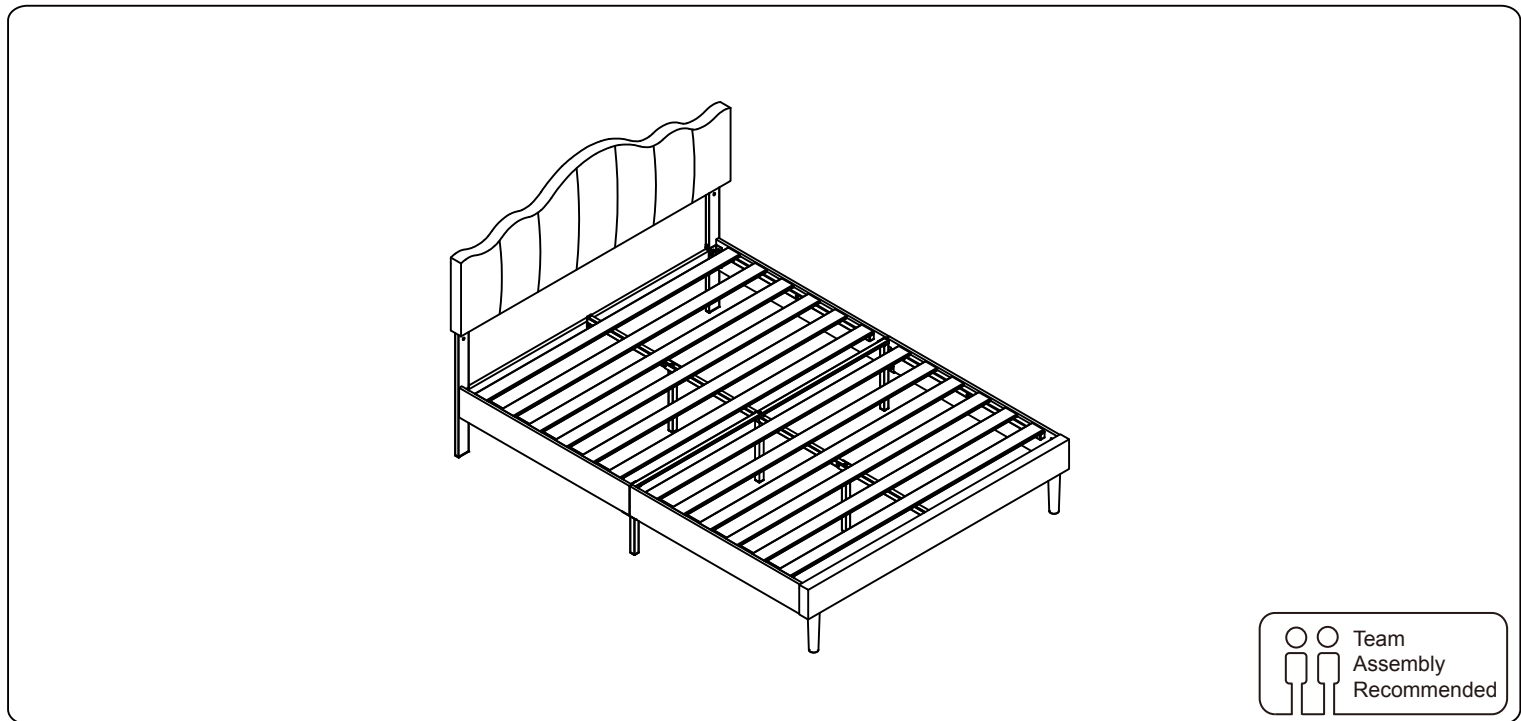

Bed Frame Installation Manual

Componets ▶

1a  1pcs	2  1pcs	3  2pcs
4  2pcs	5a  1pcs	6  1pcs
7  2pcs	8  2pcs	9a  1pcs
10a  1pcs	11a  1pcs	12  1pcs

Screws & Tools ▶

A M8×45  5pcs	B M8  4pcs	C M8×18  4pcs	D  1pcs
---	--	---	---

1

Note: For easy setup intention, do not tighten screws during the installation process

A M8×45 4pcs
B M8 4pcs
D 1pcs

2

C M8×18 4pcs
D 1pcs