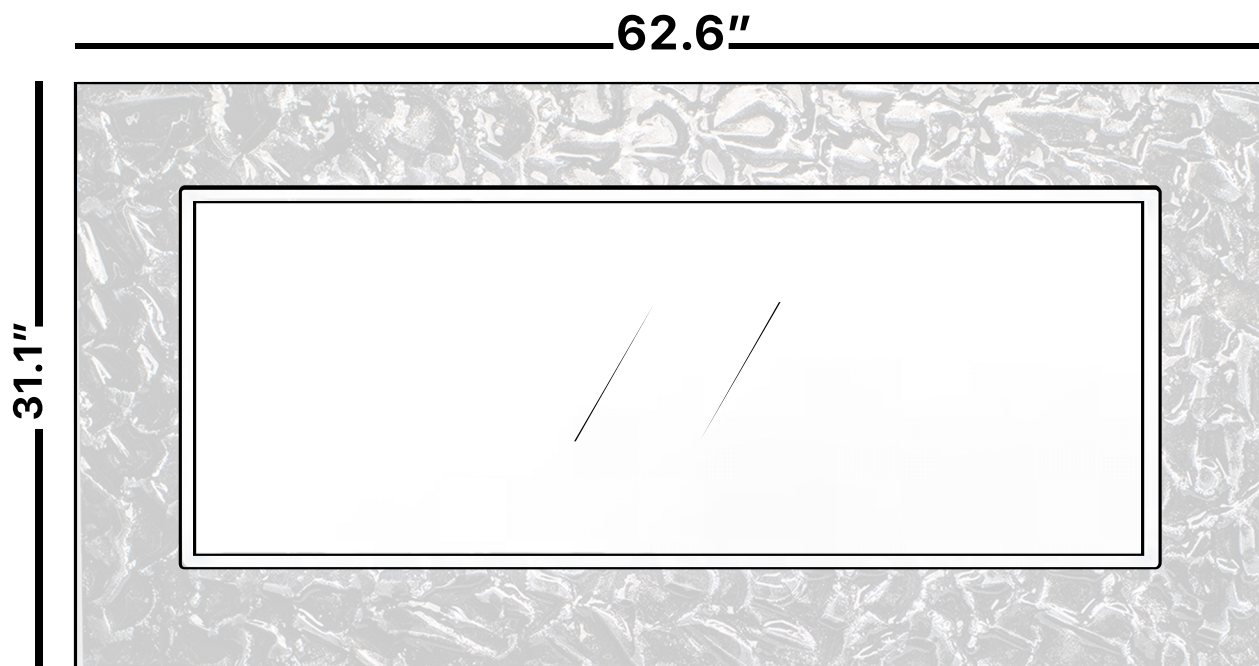

ARTISTIC

Model: Artistic Double

Category: Mirror

Material: Crystal

Dimensions: 62.6"(L) x 31.1"(H)

Description: Luxury LED lighted crystal bathroom mirror in black and silver finish

*Numbers are in inches

SCHEDA MONTAGGIO ASSEMBLY INSTRUCTIONS

Wall Hanger

X2

Wall Anchor

X2

Head Screw

X2

**1. Mount the wall-hangers on the wall,
the mirror can be horizontal or vertical hanging.**

2. Wiring and power connection.