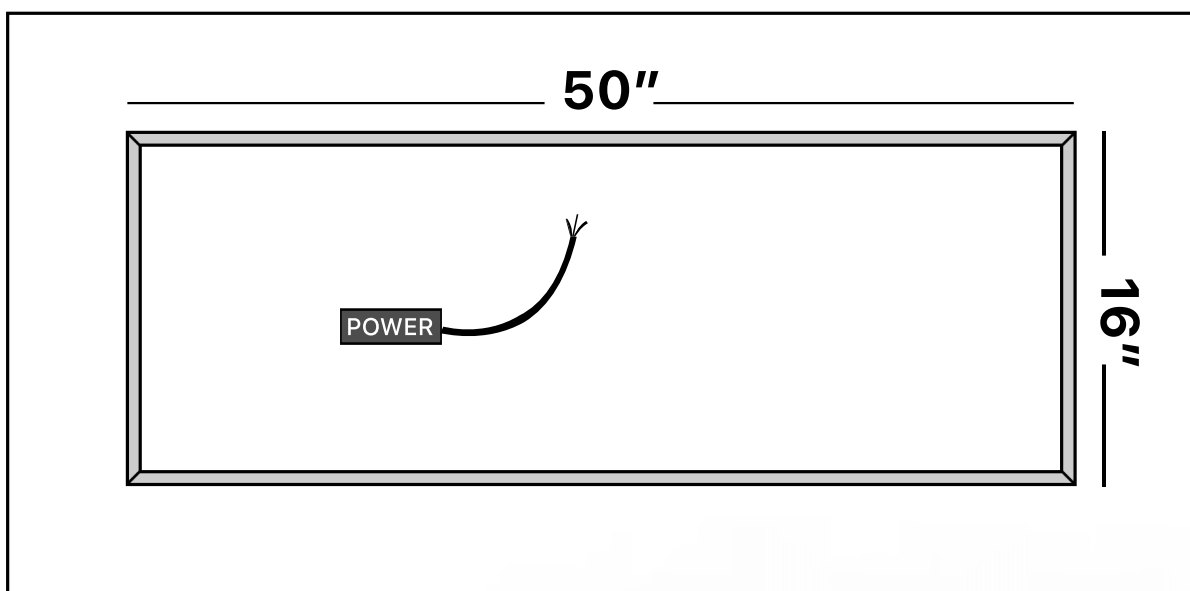

ARTISTIC

Model: Artistic Double

Category: Mirror

Material: Crystal

Dimensions: 62.6"(L) x 31.1"(H)

Description: Luxury LED lighted crystal bathroom mirror in black and silver finish

*Numbers are in inches

SCHEDA MONTAGGIO ASSEMBLY INSTRUCTIONS

Wall Hanger

X2

Wall Anchor

X2

Head Screw

X2

**1. Mount the wall-hangers on the wall,
the mirror can be horizontal or vertical hanging.**

2. Wiring and power connection.