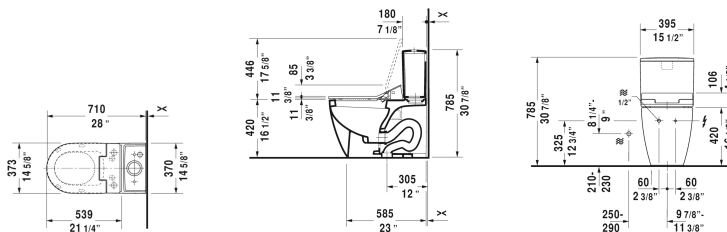

ME by Starck Two-piece toilet for SensoWash® # 217151..00 / 217151..85

|< 14 1/8" Inch >|

Two-piece toilet for SensoWash®	Dimension	Weight	Order number
(without tank), syphonic, 12" rough-in, vertical outlet, only in combination with SensoWash, connecting elements for SensoWash with concealed connections included, cUPC listed			
Colors			
00 White 20 HygieneGlaze (an antibacterial ceramic glaze that provides almost indefinite effectiveness)			
Variant			
♣ 1.32/0.92 gpf	14 1/8" x 28" Inch	101.4 lb	217151..00
♣ 1.28 gpf	14 1/8" x 28" Inch	101.4 lb	217151..85
Mounting set for One-Piece and Two-Piece toilets, outlet 3/8" - male thread, wall connection 1/2" - female thread, 1/2", North American version	17 3/4" Inch	1.1 lb	001417
Suitable products			
Tank for bottom left supply, 15 3/8" x 7 1/8" Inch	15 3/8" x 7 1/8" Inch		093820
SensoWash Slim shower-toilet seat for ME by Starck, Starck 2, Starck 3 and Darling New* with concealed connections, remote control included, locking function via remote control, rear-, front and oscillating wash, self-cleaning wand, with slow close, night light, seat and lid easily removable with one hand, automatic drainage in periods of prolonged disuse, on / off-button, 14 3/4" x 21 1/4" Inch	14 3/4" x 21 1/4" Inch		611000

All drawings contain the necessary measurements which are subject to standard tolerances. They are stated in inch & mm and are non-binding. Exact measurements, in particular for customized installation scenarios, can only be taken from the finished ceramic piece.