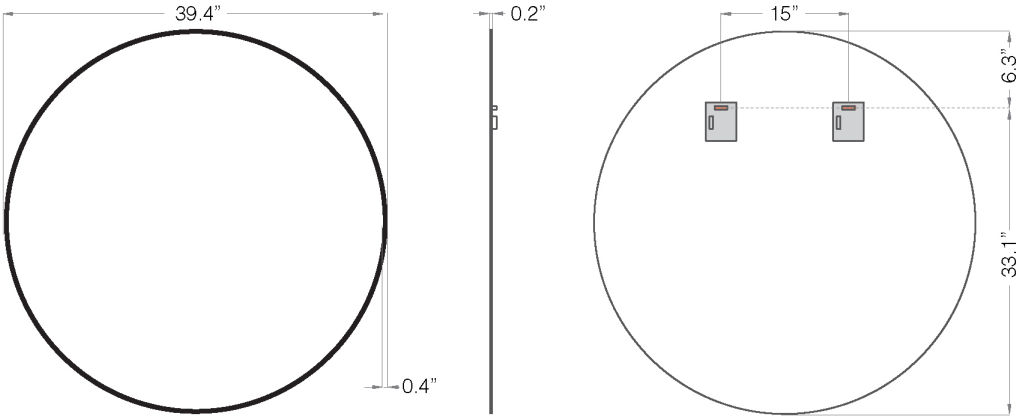

### Features

- Round Wall Mirror
- Diameter: 39.4"
- Available with Black or Gold Frame or Frameless
- Frame Thickness: 0.4"
- Mounting Hardware Included
- Made in Spain

### Finishes:

- Frameless
- Black
- Gold

\* WS Bath Collections reserve the right to make revisions without notice to product specifications, dimensions, or information.

<b>Collection</b> Rondo	<b>Model  </b> Rondo 100	<b>Dimensions Metric</b> <i>1 inch = 2.54 cm</i> <i>1 inch = 25.4 mm</i>	 1051 Lea Drive - Collegeville, PA 19426 Tel. 215 513 9400 - Fax 610 831 0215 <a href="http://www.ws bathcollections.com">www.ws bathcollections.com</a> - <a href="mailto:info@ws bathcollections.com">info@ws bathcollections.com</a>
----------------------------	-----------------------------	--	---

Rondo 100

\* WS Bath Collections reserve the right to make revisions without notice to product specifications, dimensions, or information.

<b>Collection  </b> Rondo	<b>Model  </b> Rondo 100	Dimensions Metric <i>1 inch = 2.54 cm</i> <i>1 inch = 25.4 mm</i>	 1051 Lea Drive - Collegeville, PA 19426 Tel. 215 513 9400 - Fax 610 831 0215 <a href="http://www.ws bathcollections.com">www.ws bathcollections.com</a> - <a href="mailto:info@ws bathcollections.com">info@ws bathcollections.com</a>
------------------------------	-----------------------------	---	---