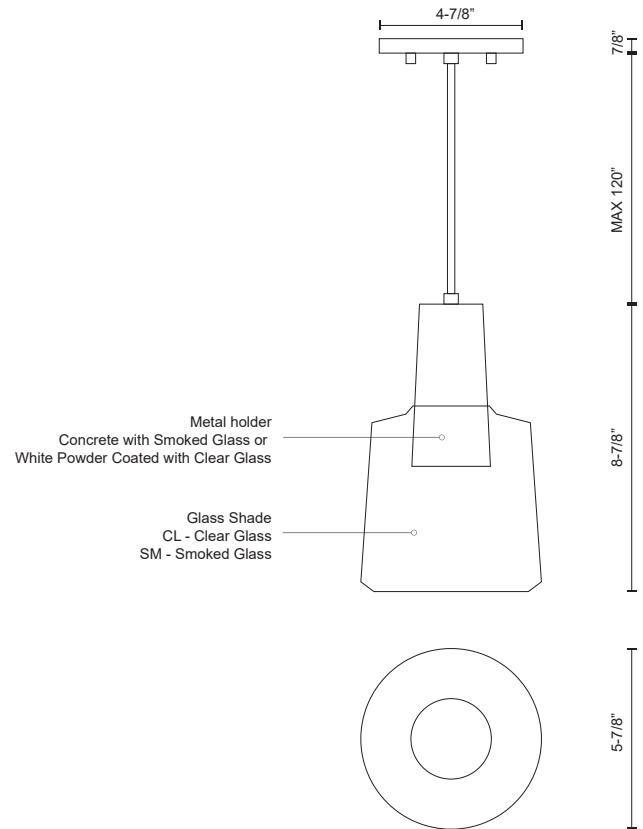

SAMSON PD12506

PENDANTS

PROJECT

PD12506-CL
Clear

PD12506-SM
Smoked

SPECIFICATION DETAILS

* For custom options, consult factory for details.

Fixture Dimensions	D5-7/8" x H8-7/8"
Light Source	AC LED Module
Wattage	10W
Total Lumens	600lm
Delivered Lumens	CL-507lm; SM-297lm;
Voltage	120V
Color Temperature	3000K
CRI (Ra)	90CRI
Optional Color Temps	2700K - 5000K Available, Minimum Order Quantities Apply
LED Rated Life	50,000 hours
Diffuser Details	Frosted acrylic diffuser
Dimming	100% - 10%, ELV Dimmer (Not Included)
Shade Details	Clear or Smoked Glass Shade
Adjustable	Yes
Wire Length	120" Max
Wire Type	Clear SSL Wire
Location	Dry
Warranty	5 Years
Canopy Dimensions	D4-7/8" x H7/8"

DESCRIPTION

Retro yet stylish single LED pendant with clear glass and white metal housing or smoked transparent glass with concrete metal housing. Provided with our powerful 120V AC LED technology.

KUZCO