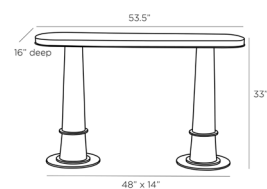

KAMILE CONSOLE

4662
 Natural Iron
 H: 33 IN
 W: 53.5 IN
 D: 16 IN

Industrial elements such as a smoke stain and natural cast iron accents add a distressed feel to this solid oak console table. A ring under the tabletop matches the iron base, creating cohesiveness throughout. Finish will vary.