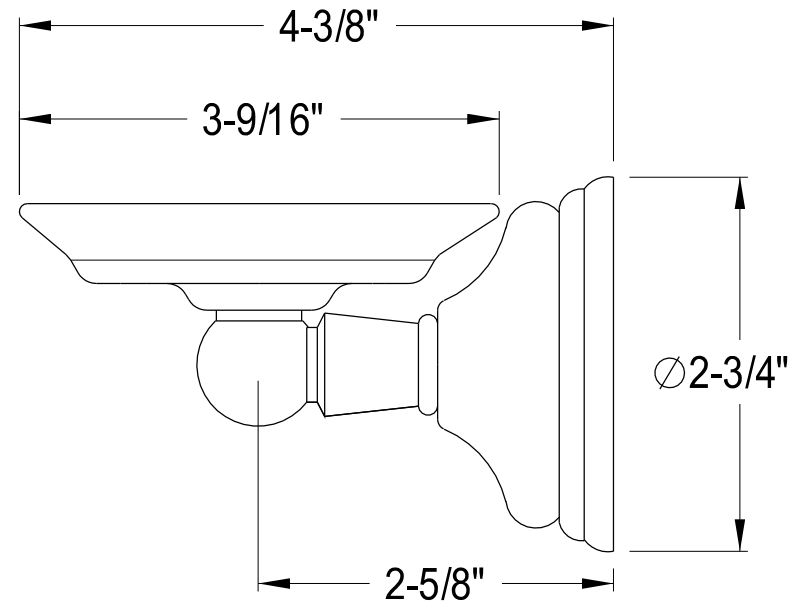

BA1111C,PB,ORB,SN

24" Towel Bar

BA1114C,PB,ORB,SN

Towel Ring

BA1115C,PB,ORB,SN

Soap Dish Holder

BA1116C,PB,ORB,SN

Toothbrush & Tumbler Holder

BA1117C,PB,ORB,SN

Robe Hook

BA1118C,PB,ORB,SN

Toilet Paper Holder