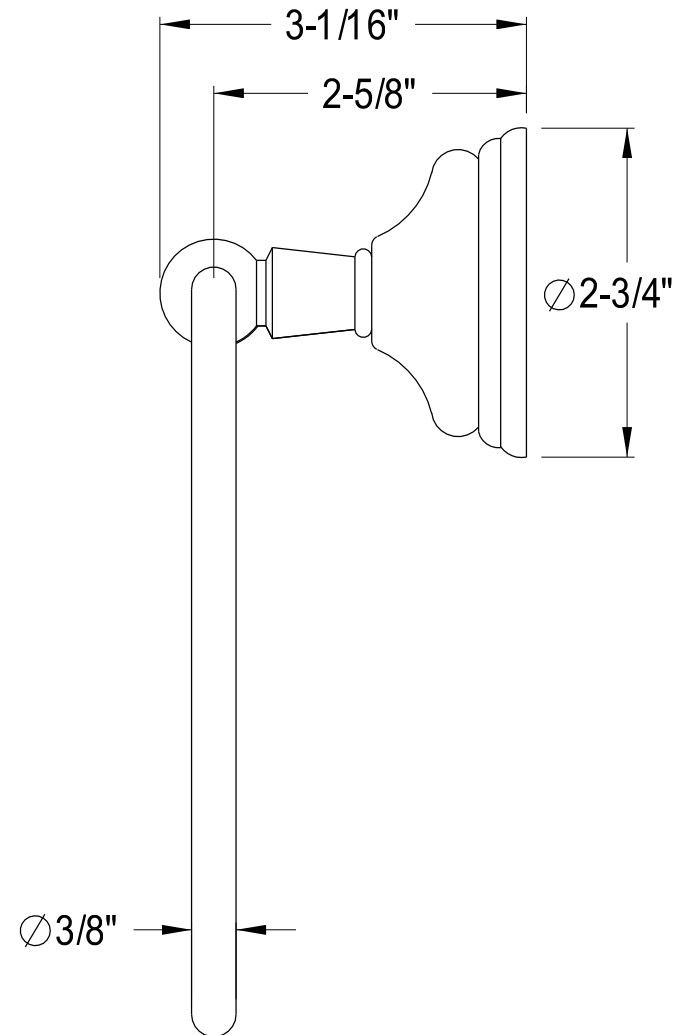

BA1111C,PB,ORB,SN

24" Towel Bar

BA1114C,PB,ORB,SN

Towel Ring

BA1115C,PB,ORB,SN

Soap Dish Holder

BA1116C,PB,ORB,SN

Toothbrush & Tumbler Holder

BA1117C,PB,ORB,SN

Robe Hook

BA1118C,PB,ORB,SN

Toilet Paper Holder