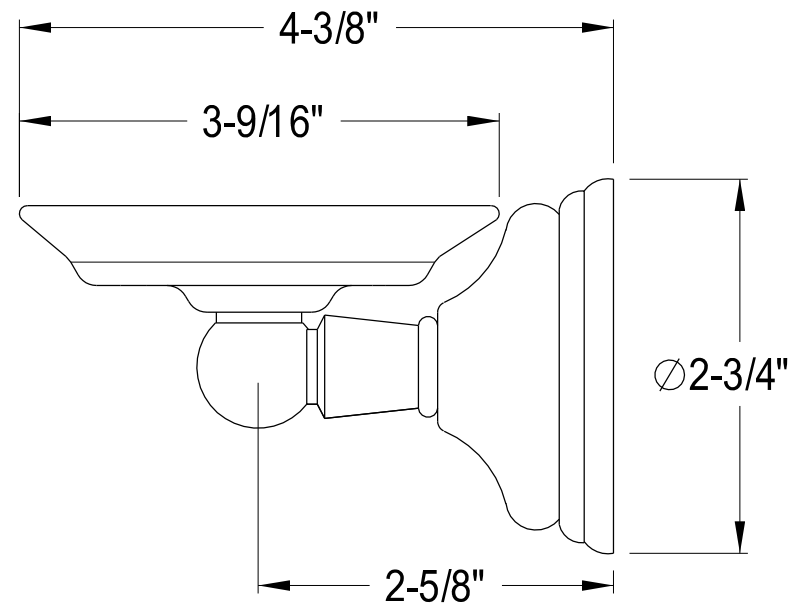

BA1111C,PB,ORB,SN

24" Towel Bar

BA1114C,PB,ORB,SN

Towel Ring

BA1115C,PB,ORB,SN

Soap Dish Holder

BA1116C,PB,ORB,SN

Toothbrush & Tumbler Holder

BA1117C,PB,ORB,SN

Robe Hook

BA1118C,PB,ORB,SN

Toilet Paper Holder