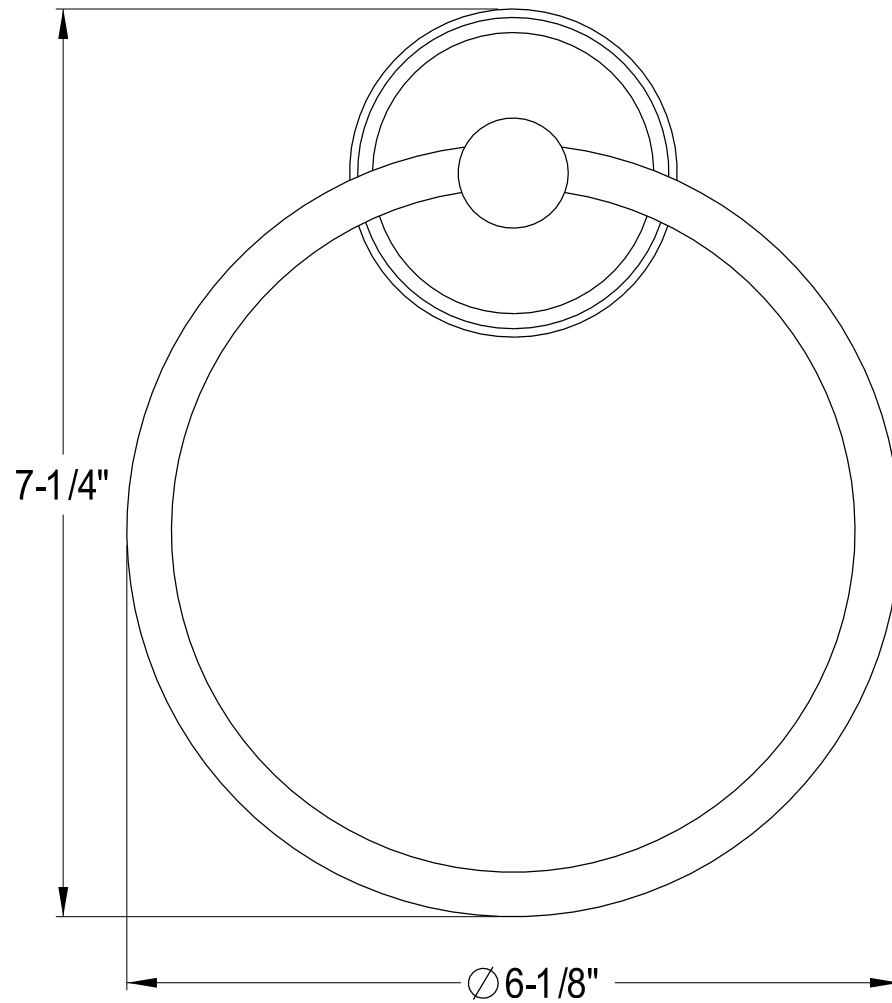

BA1111C,PB,ORB,SN

24" Towel Bar

BA1114C,PB,ORB,SN

Towel Ring

BA1115C,PB,ORB,SN

Soap Dish Holder

BA1116C,PB,ORB,SN

Toothbrush & Tumbler Holder

BA1117C,PB,ORB,SN

Robe Hook

BA1118C,PB,ORB,SN

Toilet Paper Holder