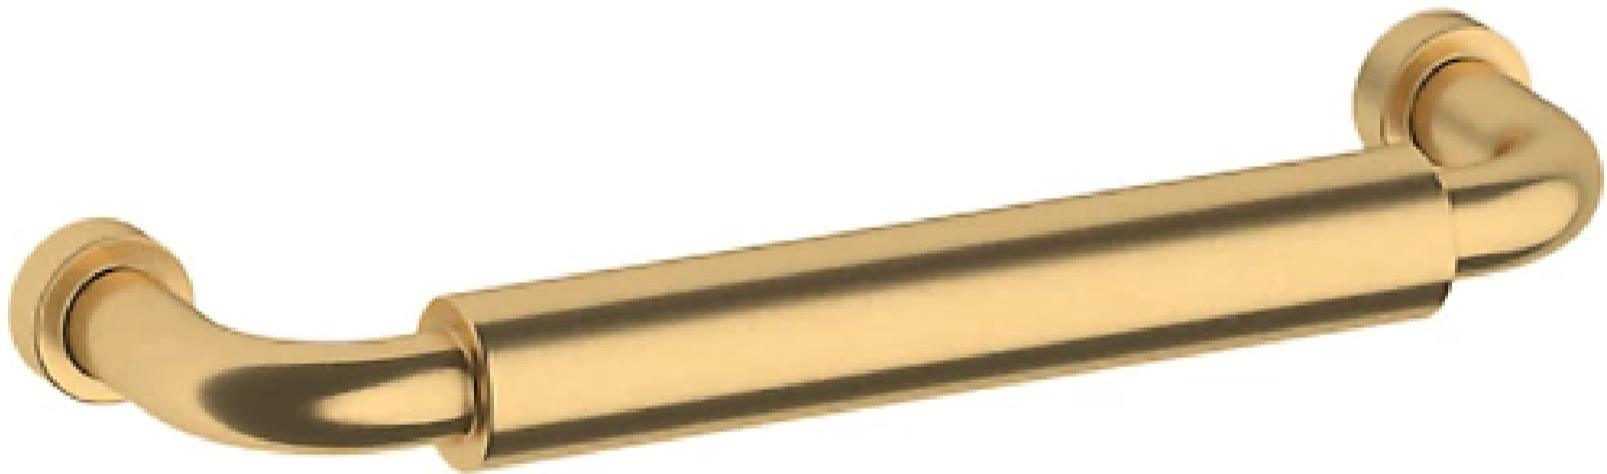

4400 HOLLYWOOD HILLS PULL

4" CTC

SPECIFICATIONS

STYLE	Transitional
PROJECTION	1.25

4400 HOLLYWOOD HILLS PULL 4" CTC

ESTATE PORTFOLIO

Model Number:
4400.044.BIN

Key Features

- ✓ Inspired by the clean modernism of old school Hollywood, this transitional design of the Hollywood Hills collection is a showstopper.
- ✓ Baldwin's Satin Brass is a smooth, matte finish with golden, warm tones. This Lifetime Finish is created to add a subtle gleam to the hardware for years to come, and comes with a Limited Lifetime Finish Warranty.

FINISHES OPTIONS

Satin Nickel - 150, US15

Lifetime (PVD) Polished Nickel - 055

Polished Chrome - 260

Lifetime (PVD) Polished Brass - 003

Lifetime (PVD) Satin Brass - 044

Satin Black - 190

Venetian Bronze - 112, 11P