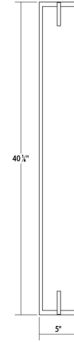

Project:

Spec Sheet

Dimensions

Height:	40"
Width:	5"
Extends:	2.75"
Minimum Extension:	2.75"
Maximum Extension:	2.75"
Size:	40"
Canopy/Backplate/Base Width:	5
Canopy/Backplate/Base Depth:	0.5
Canopy/Backplate/Base Height:	40

Electrical Specs

Bulb(s) Included?:	Yes
Bulb 1 Type:	Integral LED
Bulb Quantity:	1
Input Voltage:	120VAC
Wattage:	21
Initial Lumens:	2120
Delivered Lumens:	1280
Color Temperature:	3000K
CRI:	90
Power Supply Type:	Driver
Power Supply Quantity:	1
Power Supply Location:	Outlet Box
Dimming Type:	TRIAC/ELV
Bulb Max Wattage:	21

Installation

Installation:	Licensed electrician required
Installation Orientation:	Any Orientation

Shipping

Carton 1 L x W x H:	47" X 10" X 8"
Carton 1 Gross Weight:	13 LBS

Shade

Shade 1 Material:	White Etched Glass
-------------------	--------------------