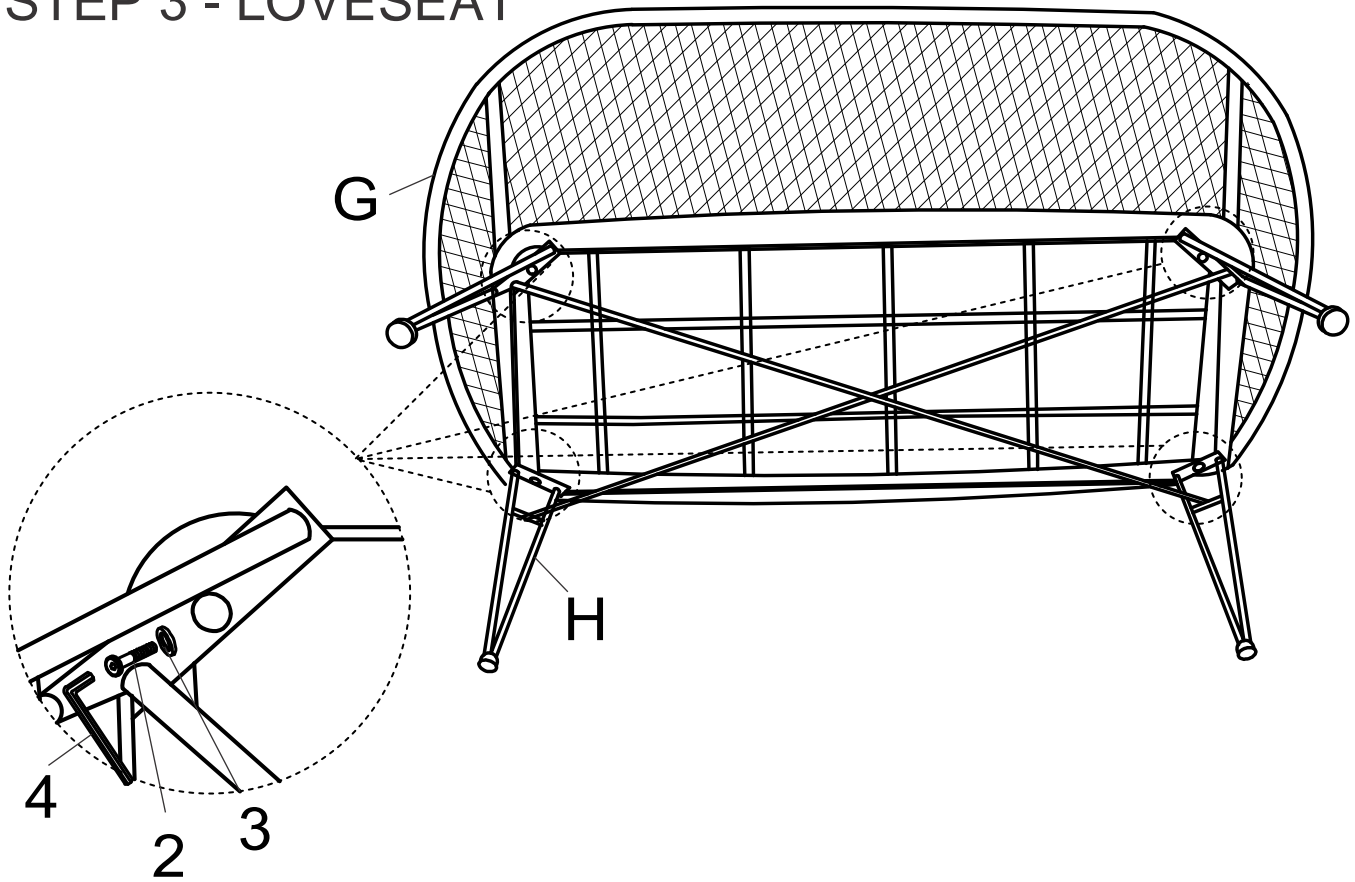

PART LIST			
No.	PART DESC.		Q'Ty
A	 Table top		1 pc
B	 Leg		1 pc
C	 Seat part		2 pcs
D	 Leg		2 pcs
E	 Back cushion		4 pcs
F	 Seat cushion		2 pcs
G	 Seat part		1 pc
H	 Leg		1 pc
I	 Seat cushion		1 pc

HARDWARE LIST			
No.	HARDWARE DESC.		Q'Ty
1	 Long bolt: $\varnothing \frac{1}{4} \times 1 \frac{11}{16}$ "		4pcs
2	 Short bolt: $\varnothing \frac{1}{4} \times \frac{13}{16}$ "		12pcs
3	 Flat washer : $\varnothing \frac{5}{8} \times \frac{1}{8}$ "		16pcs
4	 Allen Key $\frac{5}{32}$ " x $2 \frac{3}{8}$ "		1pc
5	 Plastic cap for Chair $\varnothing 1 \frac{1}{6}$ "		12pcs
6	 Plastic cap for Table $\frac{3}{4}$ "		4pc

Only tighten all bolts when all bolts aligned with bolt inserts.

Assembly Instruction for OUTDOOR SEATING 4PC SET

STEP 1 - TABLE

Assembly Instruction for OUTDOOR SEATING 4PC SET

STEP 2 - SINGLE CHAIR

Assembly Instruction for OUTDOOR SEATING 4PC SET

STEP 3 - LOVESEAT

**Assembly Instruction for
OUTDOOR SEATING 4PC SET**

COMPLETE