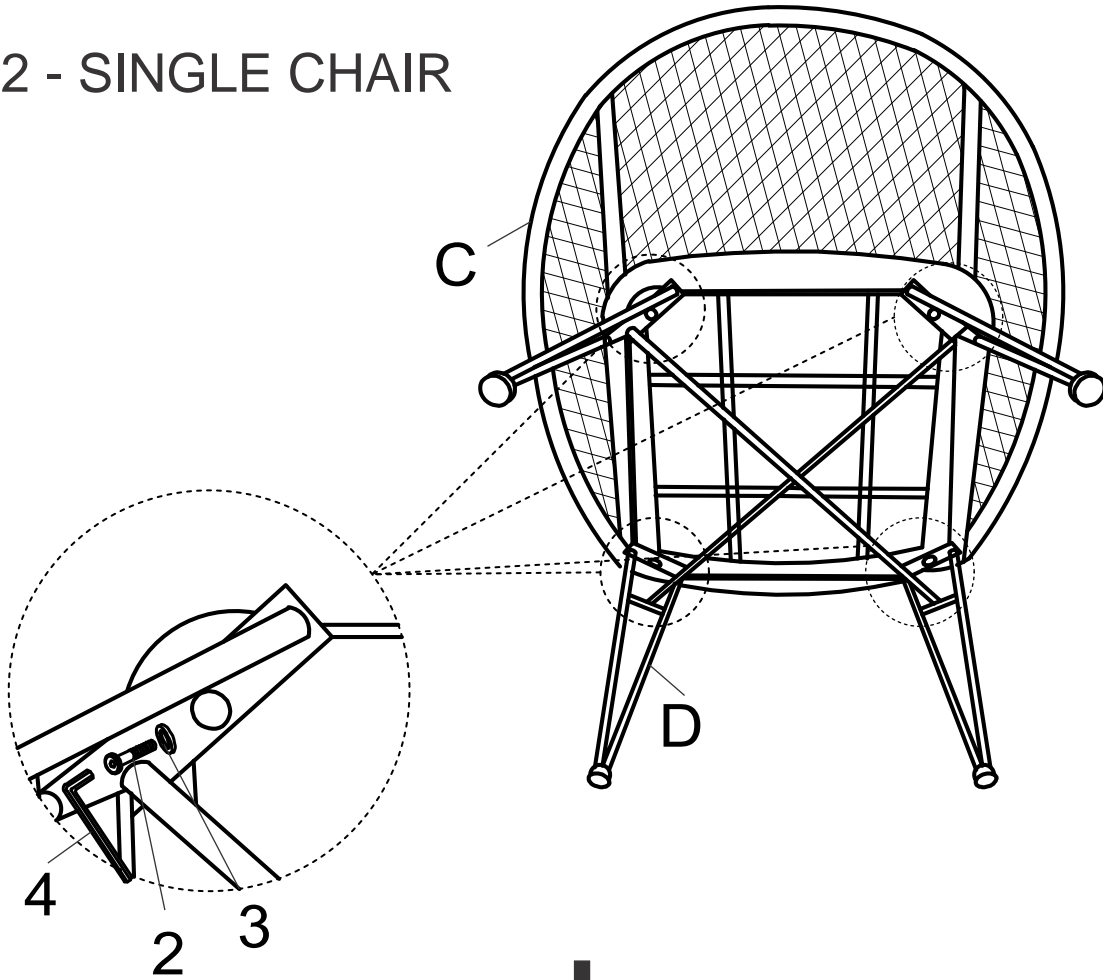

PART LIST			
No.	PART DESC.		Q'Ty
A	 Table top		1 pc
B	 Leg		1 pc
C	 Seat part		2 pcs
D	 Leg		2 pcs
E	 Back cushion		4 pcs
F	 Seat cushion		2 pcs
G	 Seat part		1 pc
H	 Leg		1 pc
I	 Seat cushion		1 pc

HARDWARE LIST			
No.	HARDWARE DESC.		Q'Ty
1	 Long bolt: $\varnothing \frac{1}{4} \times 1 \frac{11}{16}$ "		4pcs
2	 Short bolt: $\varnothing \frac{1}{4} \times \frac{13}{16}$ "		12pcs
3	 Flat washer : $\varnothing \frac{5}{8} \times \frac{1}{8}$ "		16pcs
4	 Allen Key $\frac{5}{32}$ " x $2 \frac{3}{8}$ "		1pc
5	 Plastic cap for Chair $\varnothing 1 \frac{1}{6}$ "		12pcs
6	 Plastic cap for Table $\frac{3}{4}$ "		4pc

Only tighten all bolts when all bolts aligned with bolt inserts.

Assembly Instruction for OUTDOOR SEATING 4PC SET

STEP 1 - TABLE

Assembly Instruction for OUTDOOR SEATING 4PC SET

STEP 2 - SINGLE CHAIR

Assembly Instruction for OUTDOOR SEATING 4PC SET

STEP 3 - LOVESEAT

**Assembly Instruction for
OUTDOOR SEATING 4PC SET**

COMPLETE