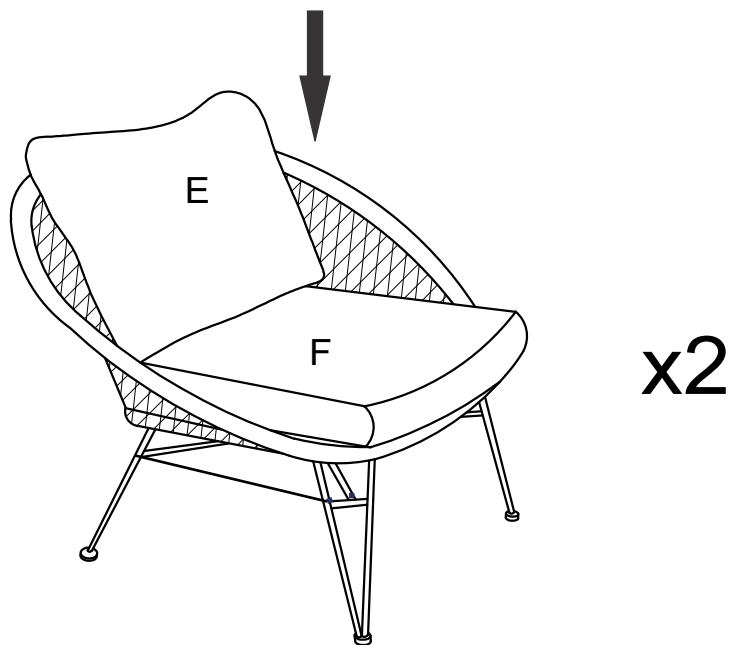

PART LIST			
No.	PART DESC.		Q'Ty
A	 Table top		1 pc
B	 Leg		1 pc
C	 Seat part		2 pcs
D	 Leg		2 pcs
E	 Back cushion		4 pcs
F	 Seat cushion		2 pcs
G	 Seat part		1 pc
H	 Leg		1 pc
I	 Seat cushion		1 pc

HARDWARE LIST			
No.	HARDWARE DESC.		Q'Ty
1	 Long bolt: $\varnothing \frac{1}{4} \times 1 \frac{11}{16}$ "		4pcs
2	 Short bolt: $\varnothing \frac{1}{4} \times \frac{13}{16}$ "		12pcs
3	 Flat washer : $\varnothing \frac{5}{8} \times \frac{1}{8}$ "		16pcs
4	 Allen Key $\frac{5}{32}$ " x $2 \frac{3}{8}$ "		1pc
5	 Plastic cap for Chair $\varnothing 1 \frac{1}{6}$ "		12pcs
6	 Plastic cap for Table $\frac{3}{4}$ "		4pc

Only tighten all bolts when all bolts aligned with bolt inserts.

Assembly Instruction for OUTDOOR SEATING 4PC SET

STEP 1 - TABLE

Assembly Instruction for OUTDOOR SEATING 4PC SET

STEP 2 - SINGLE CHAIR

Assembly Instruction for OUTDOOR SEATING 4PC SET

STEP 3 - LOVESEAT

**Assembly Instruction for
OUTDOOR SEATING 4PC SET**

COMPLETE