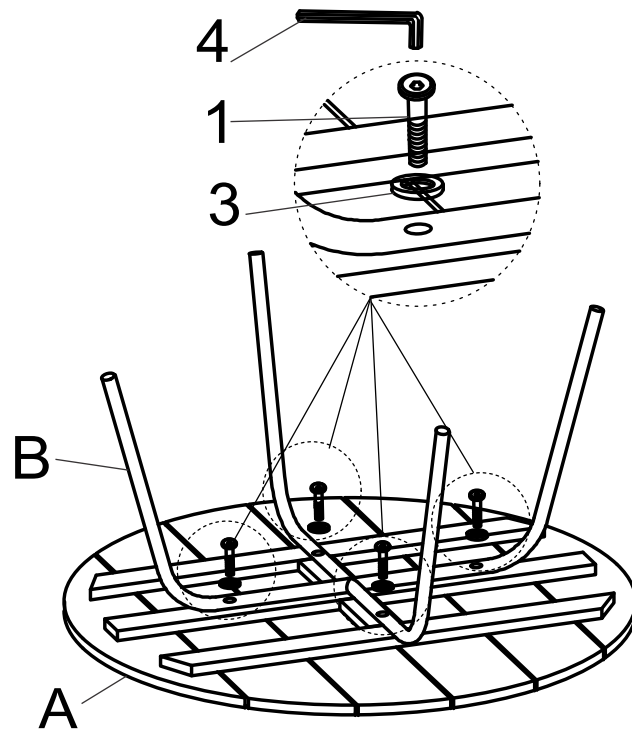

PART LIST			
No.	PART DESC.		Q'Ty
A	 Table top		1 pc
B	 Leg		1 pc
C	 Seat part		2 pcs
D	 Leg		2 pcs
E	 Back cushion		4 pcs
F	 Seat cushion		2 pcs
G	 Seat part		1 pc
H	 Leg		1 pc
I	 Seat cushion		1 pc

HARDWARE LIST			
No.	HARDWARE DESC.		Q'Ty
1	 Long bolt: $\varnothing \frac{1}{4} \times 1 \frac{11}{16}$ "		4pcs
2	 Short bolt: $\varnothing \frac{1}{4} \times \frac{13}{16}$ "		12pcs
3	 Flat washer : $\varnothing \frac{5}{8} \times \frac{1}{8}$ "		16pcs
4	 Allen Key $\frac{5}{32}$ " x $2 \frac{3}{8}$ "		1pc
5	 Plastic cap for Chair $\varnothing 1 \frac{1}{6}$ "		12pcs
6	 Plastic cap for Table $\frac{3}{4}$ "		4pc

Only tighten all bolts when all bolts aligned with bolt inserts.

Assembly Instruction for OUTDOOR SEATING 4PC SET

STEP 1 - TABLE

Assembly Instruction for OUTDOOR SEATING 4PC SET

STEP 2 - SINGLE CHAIR

Assembly Instruction for OUTDOOR SEATING 4PC SET