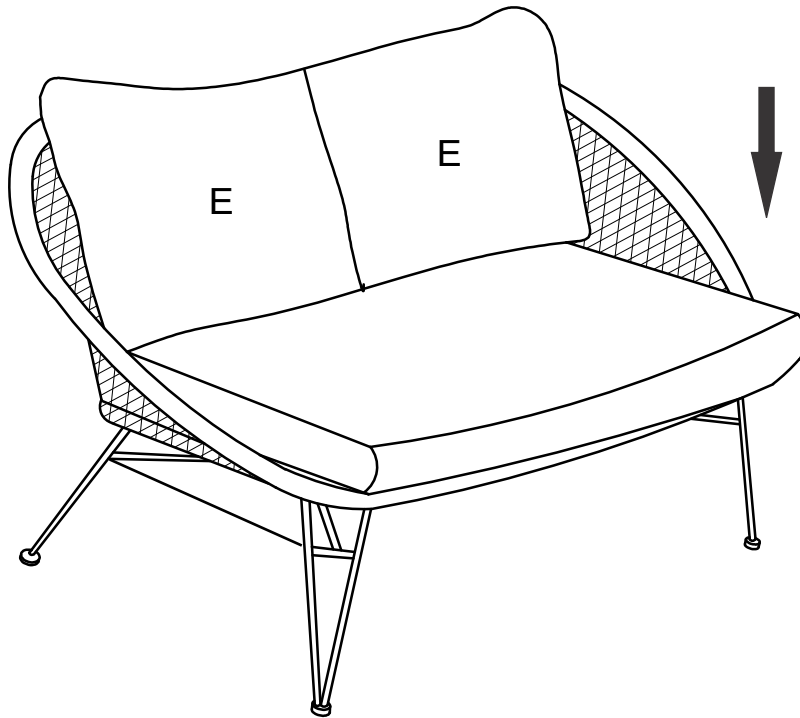

PART LIST			
No.	PART DESC.		Q'Ty
A	 Table top		1 pc
B	 Leg		1 pc
C	 Seat part		2 pcs
D	 Leg		2 pcs
E	 Back cushion		4 pcs
F	 Seat cushion		2 pcs
G	 Seat part		1 pc
H	 Leg		1 pc
I	 Seat cushion		1 pc

HARDWARE LIST			
No.	HARDWARE DESC.		Q'Ty
1	 Long bolt: $\varnothing \frac{1}{4} \times 1 \frac{11}{16}$ "		4pcs
2	 Short bolt: $\varnothing \frac{1}{4} \times \frac{13}{16}$ "		12pcs
3	 Flat washer : $\varnothing \frac{5}{8} \times \frac{1}{8}$ "		16pcs
4	 Allen Key $\frac{5}{32}$ " x $2 \frac{3}{8}$ "		1pc
5	 Plastic cap for Chair $\varnothing 1 \frac{1}{6}$ "		12pcs
6	 Plastic cap for Table $\frac{3}{4}$ "		4pc

Only tighten all bolts when all bolts aligned with bolt inserts.

Assembly Instruction for OUTDOOR SEATING 4PC SET

STEP 1 - TABLE

Assembly Instruction for OUTDOOR SEATING 4PC SET

STEP 2 - SINGLE CHAIR

Assembly Instruction for OUTDOOR SEATING 4PC SET

STEP 3 - LOVESEAT

**Assembly Instruction for
OUTDOOR SEATING 4PC SET**

COMPLETE