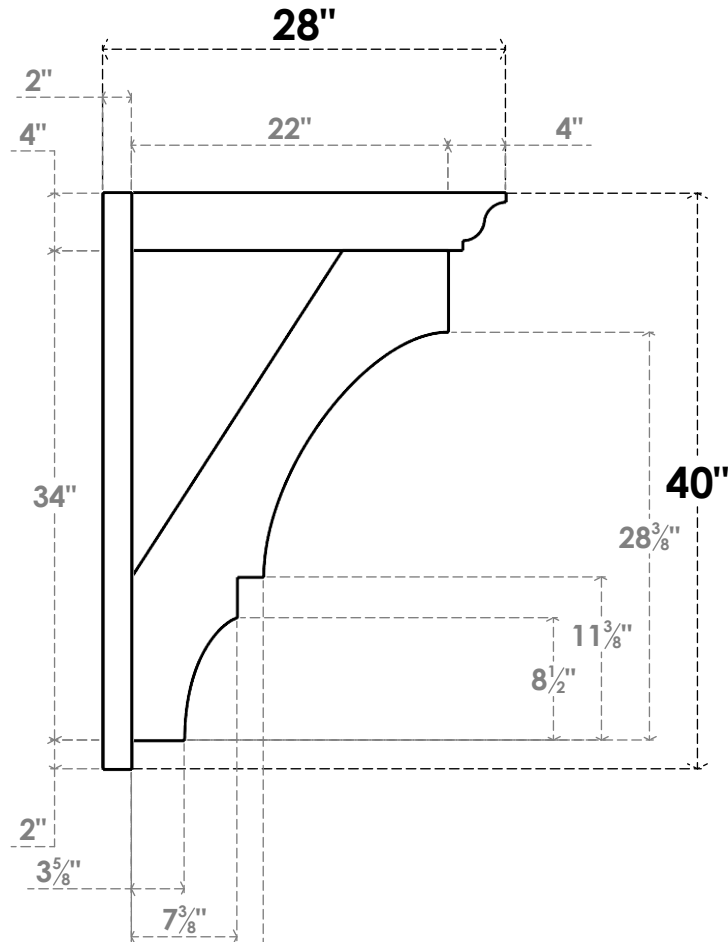

ITEM NUMBER: OUTUROC040X060X28000X40000X040X020X040BOA04RCPR

4"W TOP X 6"W BACK X 28"D X 40"H X 4"T TOP X 2"T BACK TIMBERTHANE ROUGH CEDAR BALBOA FAUX WOOD OPEN OUTLOOKER, TRADITIONAL TOP AND BLOCK BACK, 4"W CLOSED BRACE, PRIMED TAN

SIDE PROFILE

FRONT PROFILE

ISOMETRIC

GENERATED DATE : 07/05/2023

EKENA MILLWORK
2300 WEST MAIN ST.
CLARKSVILLE, TX 75426
TOLL FREE: 866-607-0453
WWW.EKENAMILLWORK.COM

NOTES

1. INSTALLATION TO BE COMPLETED IN ACCORDANCE WITH MANUFACTURER'S SPECIFICATIONS.
2. DRAWING MAY NOT BE TO SCALE
3. THIS DRAWING IS INTENDED FOR DESIGN AND PLANNING PURPOSES ONLY.
4. ALL INFORMATION CONTAINED HEREIN WAS CURRENT AT THE TIME OF DEVELOPMENT BUT MUST BE REVIEWED AND APPROVED BY THE PRODUCT MANUFACTURER TO BE CONSIDERED ACCURATE.
5. TIMBERTHANE ARCHITECTURAL PRODUCTS ARE MADE FROM HIGH DENSITY URETHANE AND COME FACTORY PRIMED