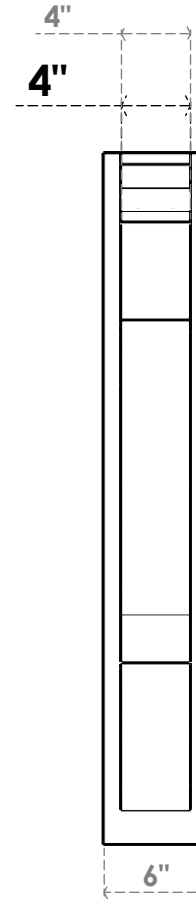

ITEM NUMBER: OUTUROC040X060X28000X40000X040X020X040BOA04RCPR

4"W TOP X 6"W BACK X 28"D X 40"H X 4"T TOP X 2"T BACK TIMBERTHANE ROUGH CEDAR BALBOA FAUX WOOD OPEN OUTLOOKER, TRADITIONAL TOP AND BLOCK BACK, 4"W CLOSED BRACE, PRIMED TAN

SIDE PROFILE

FRONT PROFILE

ISOMETRIC

GENERATED DATE : 07/05/2023

EKENA MILLWORK
2300 WEST MAIN ST.
CLARKSVILLE, TX 75426
TOLL FREE: 866-607-0453
WWW.EKENAMILLWORK.COM

NOTES

1. INSTALLATION TO BE COMPLETED IN ACCORDANCE WITH MANUFACTURER'S SPECIFICATIONS.
2. DRAWING MAY NOT BE TO SCALE
3. THIS DRAWING IS INTENDED FOR DESIGN AND PLANNING PURPOSES ONLY.
4. ALL INFORMATION CONTAINED HEREIN WAS CURRENT AT THE TIME OF DEVELOPMENT BUT MUST BE REVIEWED AND APPROVED BY THE PRODUCT MANUFACTURER TO BE CONSIDERED ACCURATE.
5. TIMBERTHANE ARCHITECTURAL PRODUCTS ARE MADE FROM HIGH DENSITY URETHANE AND COME FACTORY PRIMED