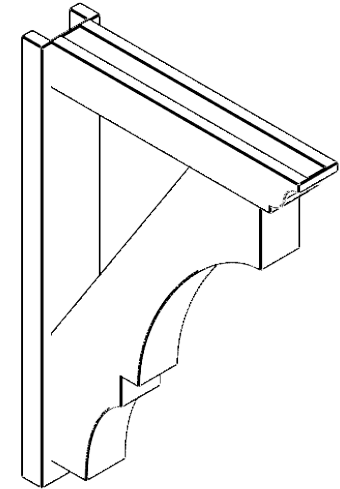

ITEM NUMBER: OUTUROC040X060X28000X40000X040X020X040BOA04RCPR

4"W TOP X 6"W BACK X 28"D X 40"H X 4"T TOP X 2"T BACK TIMBERTHANE ROUGH CEDAR BALBOA FAUX WOOD OPEN OUTLOOKER, TRADITIONAL TOP AND BLOCK BACK, 4"W CLOSED BRACE, PRIMED TAN

SIDE PROFILE

FRONT PROFILE

ISOMETRIC

GENERATED DATE : 07/05/2023

EKENA MILLWORK
2300 WEST MAIN ST.
CLARKSVILLE, TX 75426
TOLL FREE: 866-607-0453
WWW.EKENAMILLWORK.COM

NOTES

1. INSTALLATION TO BE COMPLETED IN ACCORDANCE WITH MANUFACTURER'S SPECIFICATIONS.
2. DRAWING MAY NOT BE TO SCALE
3. THIS DRAWING IS INTENDED FOR DESIGN AND PLANNING PURPOSES ONLY.
4. ALL INFORMATION CONTAINED HEREIN WAS CURRENT AT THE TIME OF DEVELOPMENT BUT MUST BE REVIEWED AND APPROVED BY THE PRODUCT MANUFACTURER TO BE CONSIDERED ACCURATE.
5. TIMBERTHANE ARCHITECTURAL PRODUCTS ARE MADE FROM HIGH DENSITY URETHANE AND COME FACTORY PRIMED