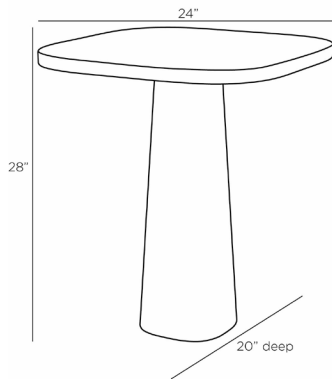

# ARTERIO RS

---

## BLYTHE LARGE END TABLE

FES06  
H: 28 IN, W: 24 IN, D: 20 IN  
Artichoke

Pairing the best contemporary and modern design, artichoke lacquer of the deepest hue gives our essential end table a refined finish. A thick-rimmed top juxtaposes a solid tapered base for the perfect mix of form and function.