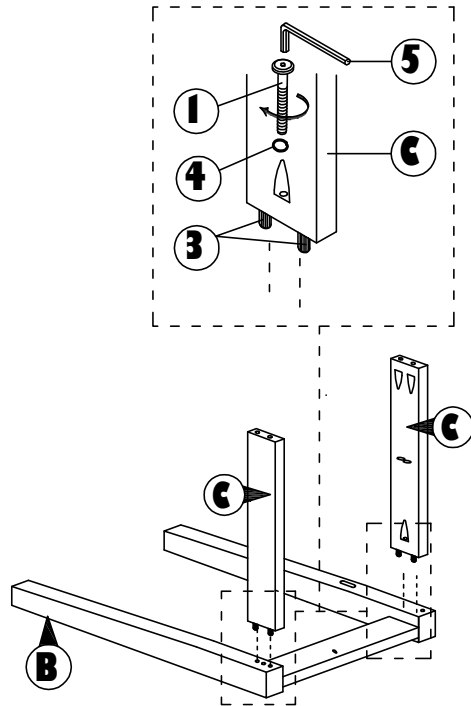

ASSEMBLY INSTRUCTION

Read this instruction carefully. Remove all wrapping material, staples and straps from the carton. See hardware and furniture part list
For guidance. Be sure you have all wooden furniture parts on a clean and flat soft surface, such as a carpet or rug, to prevent from being scratched. Follow the figure to start assembling.

CAUTION :

1. Do not FULLY - TIGHTEN the nut or screw untill all is ready to assemble.
2. Do not OVER - TIGHTEN the nut or screw to avoid causing damages to the thread.
3. Keep all hardware part out reach of children.

NO	PART LIST	QTY
A	BACK REST	1 PC
B	FRONT LEG	1 PC
C	SIDE RAIL	2 PCS
D	CUSHION SEAT	1 PC

NO	DESCRIPTION	QTY
1	JCBC SCREW M6 X 50MM	6 PCS
2	CSK SCREW M4 x 38MM	4 PCS
3	WOOD DOWEL Ø8 x 30MM	4 PCS
4	SPRNG WASHER	6 PCS
5	M4 ALLEN KEY	1 PC

STEP 1