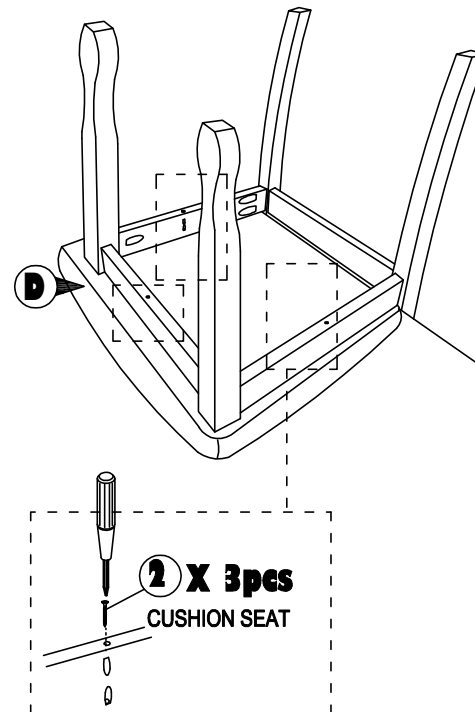

ASSEMBLY INSTRUCTION

Read this instruction carefully. Remove all wrapping material, staples and straps from the carton. See hardware and furniture part list
For guidance. Be sure you have all wooden furniture parts on a clean and flat soft surface, such as a carpet or rug, to prevent from being scratched. Follow the figure to start assembling.

CAUTION :

1. Do not FULLY - TIGHTEN the nut or screw untill all is ready to assemble.
2. Do not OVER - TIGHTEN the nut or screw to avoid causing damages to the thread.
3. Keep all hardware part out reach of children.

NO	PART LIST	QTY
A	BACK REST	1 PC
B	FRONT LEG	1 PC
C	SIDE RAIL	2 PCS
D	CUSHION SEAT	1 PC

NO	DESCRIPTION	QTY
1	JCBC SCREW M6 X 50MM	6 PCS
2	CSK SCREW M4 x 38MM	4 PCS
3	WOOD DOWEL Ø8 x 30MM	4 PCS
4	SPRNG WASHER	6 PCS
5	M4 ALLEN KEY	1 PC

STEP 1

STEP 2

STEP 3

STEP 4

COMPELETE ASSEMBLE