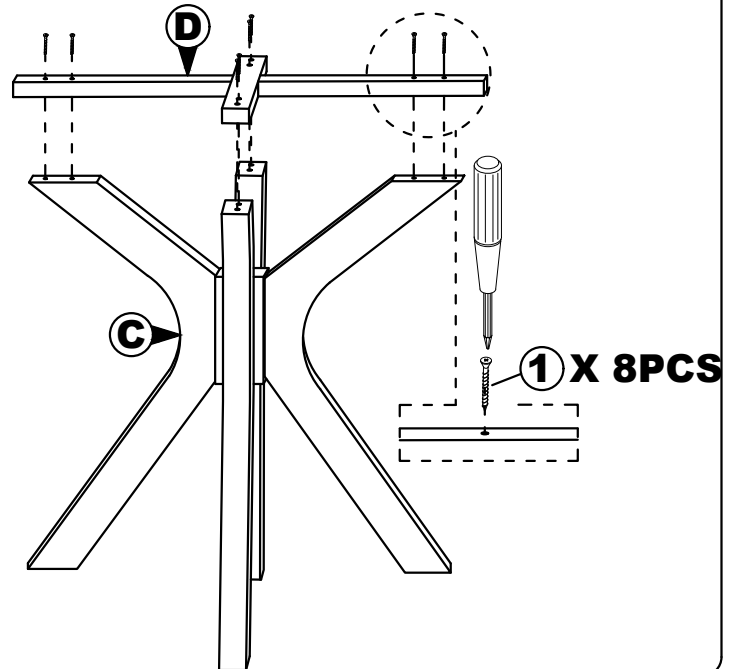

**CAUTION :**

1. Do not FULLY - TIGHTEN the nut or screw until all is ready to assemble.
2. Do not OVER - TIGHTEN the nut or screw to avoid causing damages to the thread.
3. Keep all hardware part out reach of children.

NO	PART LIST	QTY
A	TABLE TOP	1 PC
B	PEDESTAL TABLE CENTER	1 PC
C	PEDESTAL LEGS	4 PCS
D	CROSS BAR 'X'	2 PCS

NO	DESCRIPTION	QTY
1	CSK SCREW M4 X 30MM 	16 PCS
2	HEX. NUT 	8 PCS
3	FLAT WASHER 	8 PCS
4	SPANNAR 	1 PC
5	ADJUSTER 	4 PCS

**STEP 1**

**STEP 2**

**STEP 3**

**STEP 4**

COMPELETE  
ASSEMBLE