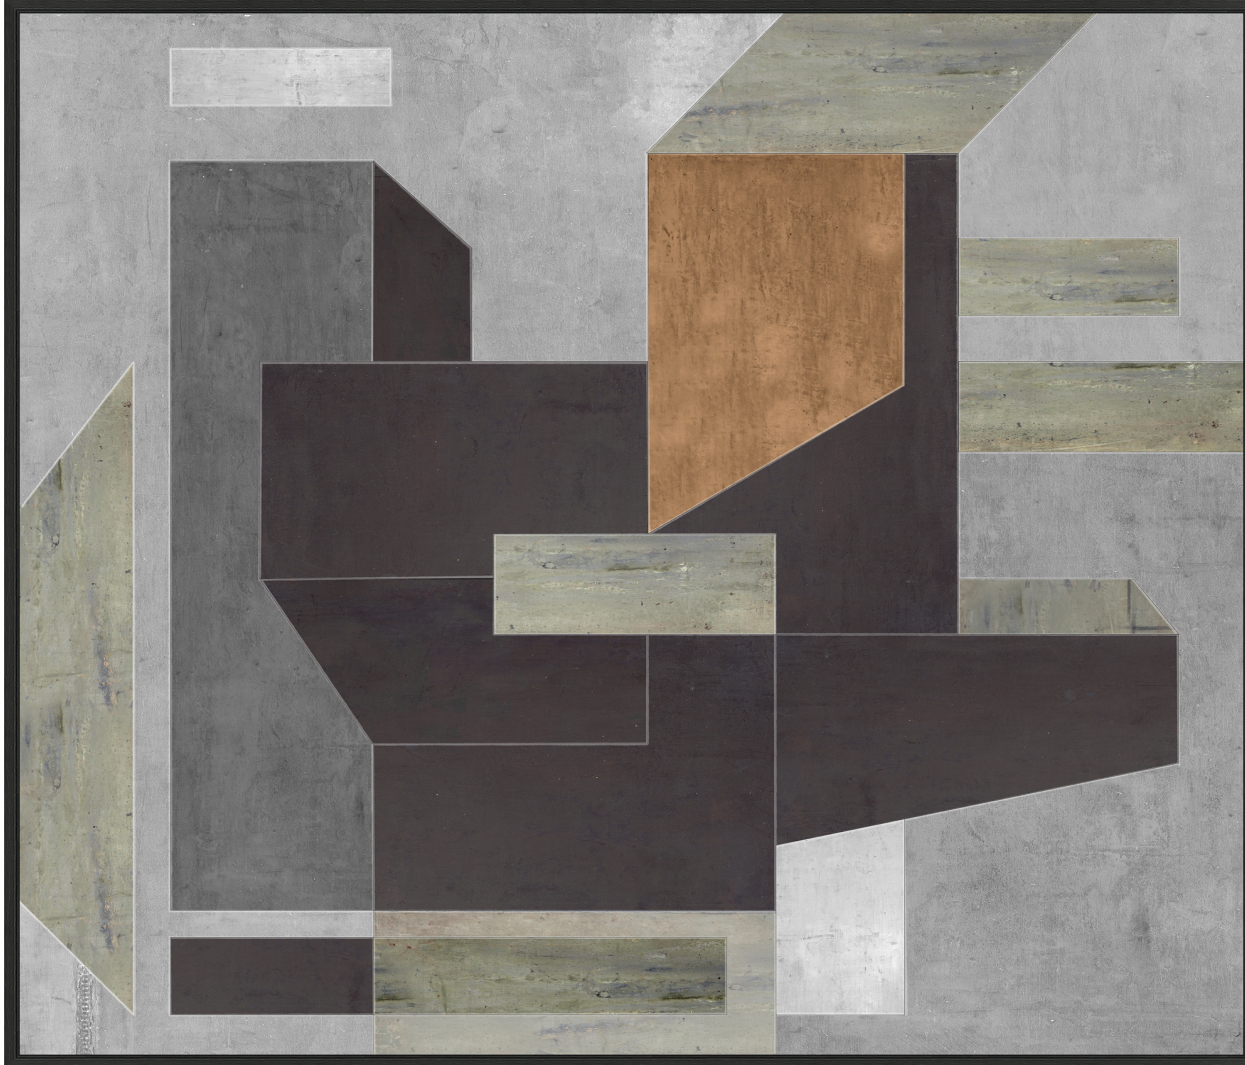

WENDOVER ART GROUP

ITEM NUMBER : **WTFH1202**

TITLE : **Superstruct**

OUTWARD DIMENSION (W X H) : **40" x 40"**

FRAME (WIDTH X DEPTH) : **M1112 | 0.38" x 2.25"**

FRAME FINISH : **Floater Frame**

Black Woodgrain

DESCRIPTION :

Giclee on Canvas, Gallery Wrapped, Artist Enhanced