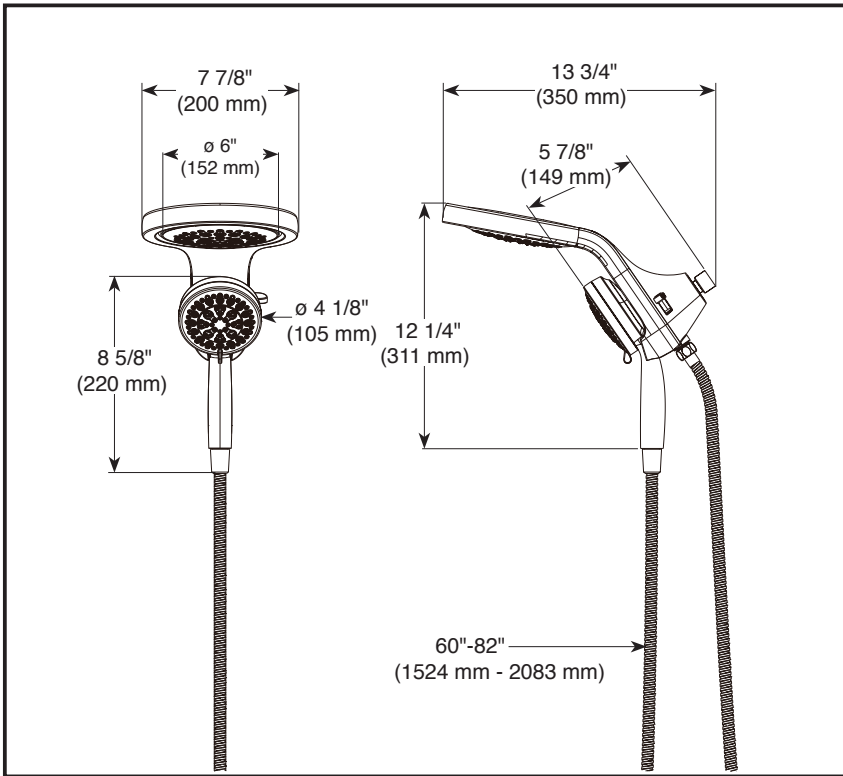

58680-▲-PK
 58680-▲-PK-PR
 58680-▲25-PK
 58680-▲25-PK-PR

Submitted Model No.: _____

Specific Features: _____

▲ Designate proper finish suffix

◆ Your Delta Faucet hand shower incorporates a backflow protection system that has been tested to be in compliance with ASME A112.18.3 and ASME A112.18.1/CSA B125.1. It incorporates two certified check valves in series, which operate independently and are integral, non-serviceable parts of the wand assembly.

see what Delta can do™

HYDRORAIN SHOWER HEAD WITH HAND SHOWER

- H₂Okinetic® 2-In-1 Shower
- 5-Spray Setting Hand Shower

FEATURES:

- Touch-Clean® Nozzles
- H₂Okinetic® PowerDrench Spray
- MagnaTite® Docking
- Lumicoat™ Finish (-PR models only)
- Lumicoat™ Finishes easily wipe clean without cleaners and chemicals on the products most commonly touched areas

STANDARD SPECIFICATIONS:

- Max. flow rate 1.75 gpm @ 80 psi, 6.6 L/ min @ 550 kPa (58680▲)
- Max. flow rate 2.5 gpm @ 80 psi, 9.5L/ min @ 550 kPa (58680▲-25)
- 60"-82" (1524 mm - 2083 mm) metal stretchable hose
- Integrated hand shower docks securely into shower head when not in use
- 3-Way diverter allows for single or shared operation of the raincan and hand shower
- Multi-function hand shower and single function raincan
- Hand shower dial changes spray modes including a pause feature - a non-positive shut-off
- Raincan rotates 40° (20° per side) for adjustable coverage
- Ball connector swivel angle is 34° (17° per side)
- Lumicoat™ is not applied to the shower hose

COMPLIES WITH:

- ASME A112.18.1 / CSA B125.1 ◆
- ASME A112.18.3 ◆
- EPA WaterSense® - Applies to 58680-▲-PK and 58680-▲-PK-PR only

Delta reserves the right (1) to make changes in specifications and materials, and (2) to change or discontinue models, both without notice or obligation. Dimensions are for reference only. See current full-line price book or www.deltafaucet.com for finish options and product availability.