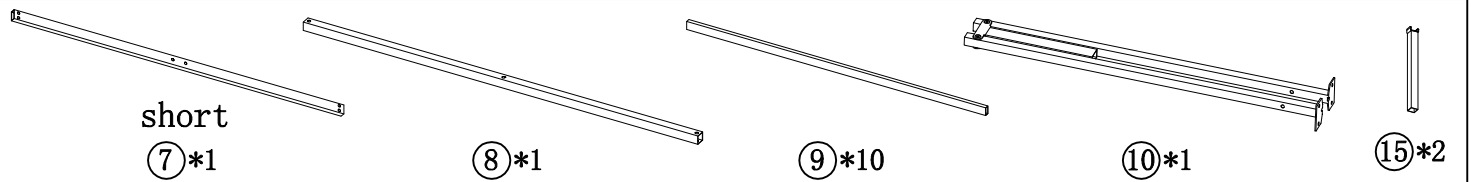

# Platform Bed Set-up Instruction

Size: Full/Queen  
(4003/04-B) Tubular Pillar

If you have any questions about the product, please don't hesitate to contact us. You can reach us through your order. Thanks for your support!