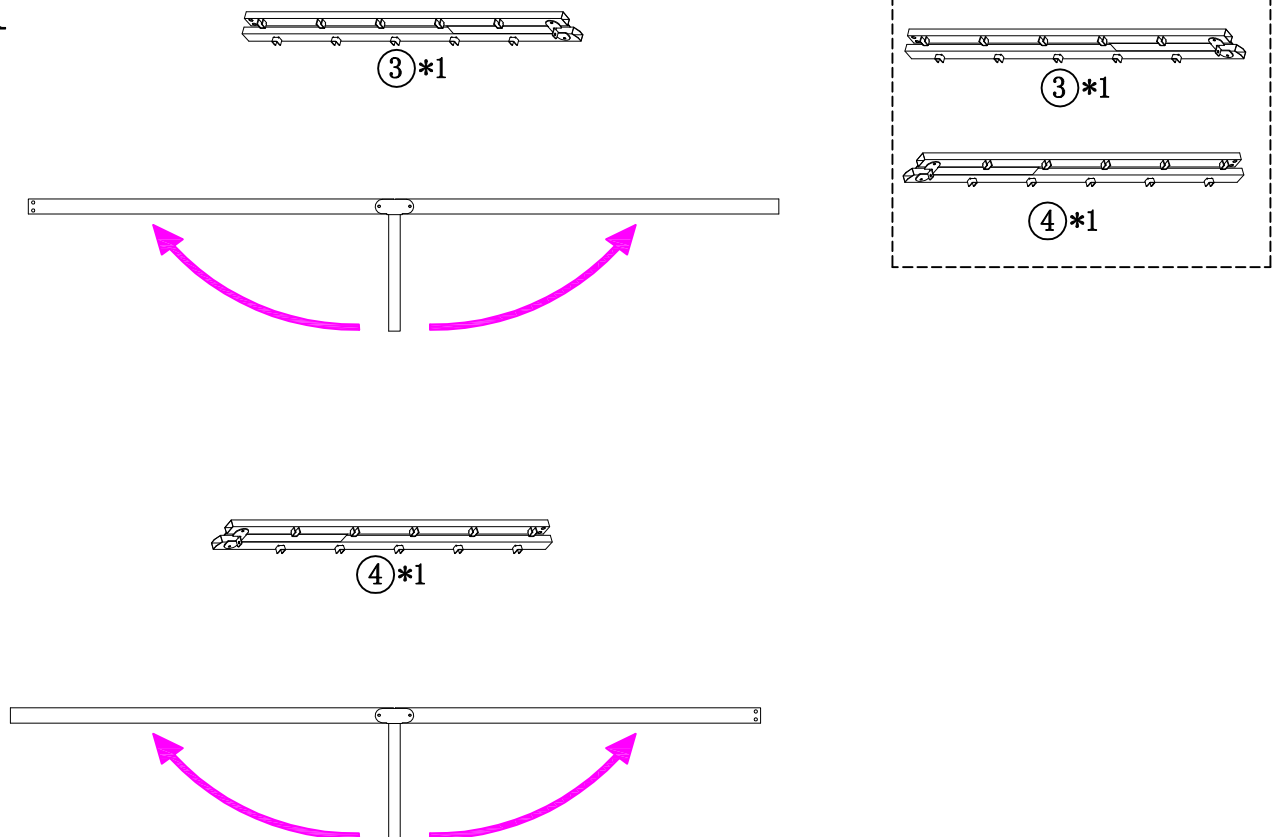

# Platform Bed Set-up Instruction

Size: Full/Queen  
(4003/04-B) Tubular Pillar

If you have any questions about the product, please don't hesitate to contact us. You can reach us through your order. Thanks for your support!

## Step1