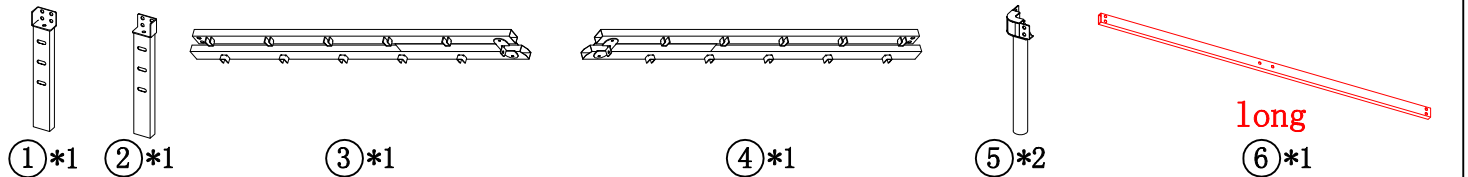

# Platform Bed Set-up Instruction

Size: Full/Queen  
(4003/04-B) Tubular Pillar

If you have any questions about the product, please don't hesitate to contact us. You can reach us through your order. Thanks for your support!

## Step1