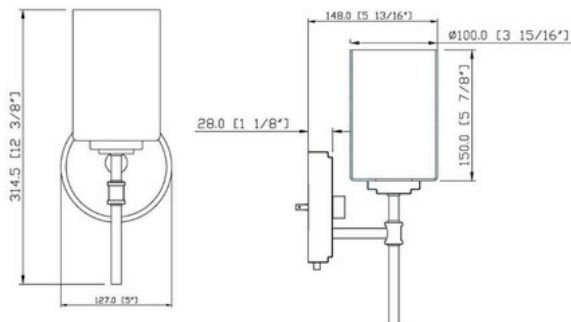

Light Source

Lamp Not Included

Lamp Type: E26

Light Source: ST58

Number of bulbs: 1

Max Wattage/Range: 60W

Voltage: 120

Socket Type: Ceramic

Mounting / Installations

Plug-in Mounting System

Lead Wire Length: 25.59"

Wire Type: 1015 105°C

Location Rating: Damp

Luminaire Support: Max. 50 lbs

SkyPlug: SPU-3L

SkyOutlet: SR-3L