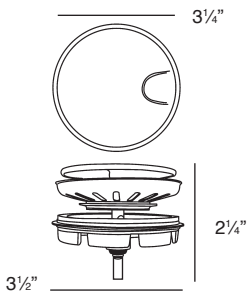

Faucet Hole Configurations available for this sink model

Optional Accessories

2210R Covered Flip Top Sink Strainer.

Water drains easily when cover is in place. Cover flips up with easy touch. Polypropylene housing. Fits standard 3 1/2" opening.

2310 Remote Covered Flip Top Sink Strainer.

Turn the remote knob to open and close drain. Water drains easily when cover is in place. Cover flips up with easy touch. Polypropylene housing. Fits standard 3 1/2" opening. 1 3/8" hole required in countertop for remote installation. Remote cable 25 1/2" L.

4010 Covered Flip Top Disposer Strainer.

Water drains easily when cover is in place. Cover flips up with easy touch. Polypropylene housing. Top mount installation for 3 1/2" opening.