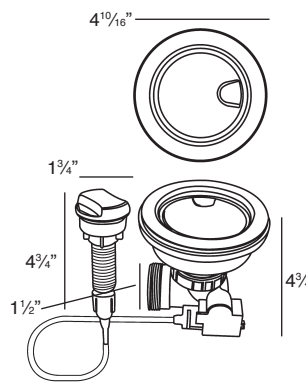

Faucet Hole Configurations available for this sink model

Optional Accessories

2210R Covered Flip Top Sink Strainer.

Water drains easily when cover is in place. Cover flips up with easy touch. Polypropylene housing. Fits standard 3 1/2" opening.

2310 Remote Covered Flip Top Sink Strainer.

Turn the remote knob to open and close drain. Water drains easily when cover is in place. Cover flips up with easy touch. Polypropylene housing. Fits standard 3 1/2" opening. 1 3/8" hole required in countertop for remote installation. Remote cable 25 1/2" L.

4010 Covered Flip Top Disposer Strainer.

Water drains easily when cover is in place. Cover flips up with easy touch. Polypropylene housing. Top mount installation for 3 1/2" opening.