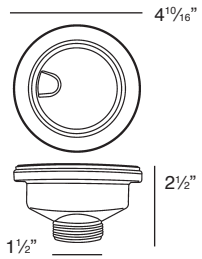

Faucet Hole Configurations available for this sink model

Optional Accessories

2210R Covered Flip Top Sink Strainer.

Water drains easily when cover is in place. Cover flips up with easy touch. Polypropylene housing. Fits standard 3 1/2" opening.

2310 Remote Covered Flip Top Sink Strainer.

Turn the remote knob to open and close drain. Water drains easily when cover is in place. Cover flips up with easy touch. Polypropylene housing. Fits standard 3 1/2" opening. 1 3/8" hole required in countertop for remote installation. Remote cable 25 1/2" L.

4010 Covered Flip Top Disposer Strainer.

Water drains easily when cover is in place. Cover flips up with easy touch. Polypropylene housing. Top mount installation for 3 1/2" opening.