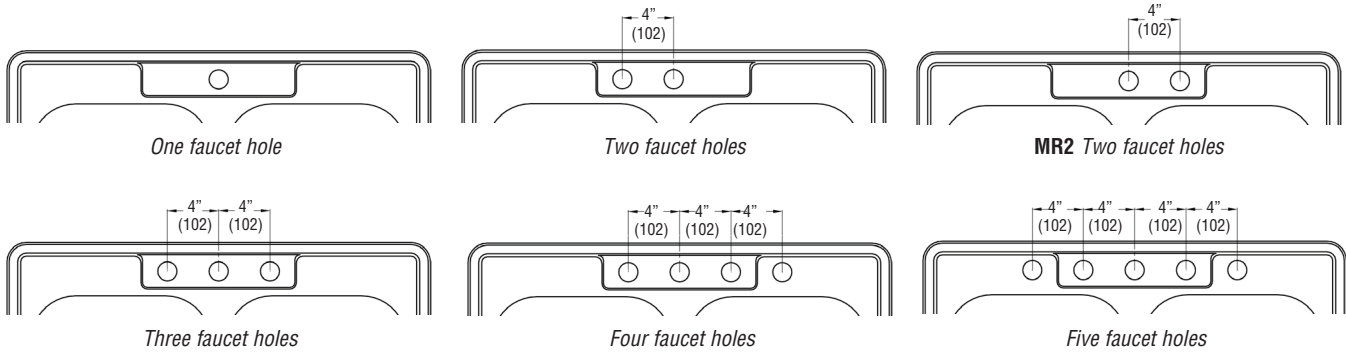

Faucet Hole Configurations available for this sink model

Optional Accessories

2210R Covered Flip Top Sink Strainer.

Water drains easily when cover is in place. Cover flips up with easy touch. Polypropylene housing. Fits standard 3 1/2" opening.

2310 Remote Covered Flip Top Sink Strainer.

Turn the remote knob to open and close drain. Water drains easily when cover is in place. Cover flips up with easy touch. Polypropylene housing. Fits standard 3 1/2" opening. 1 3/8" hole required in countertop for remote installation. Remote cable 25 1/2" L.

4010 Covered Flip Top Disposer Strainer.

Water drains easily when cover is in place. Cover flips up with easy touch. Polypropylene housing. Top mount installation for 3 1/2" opening.