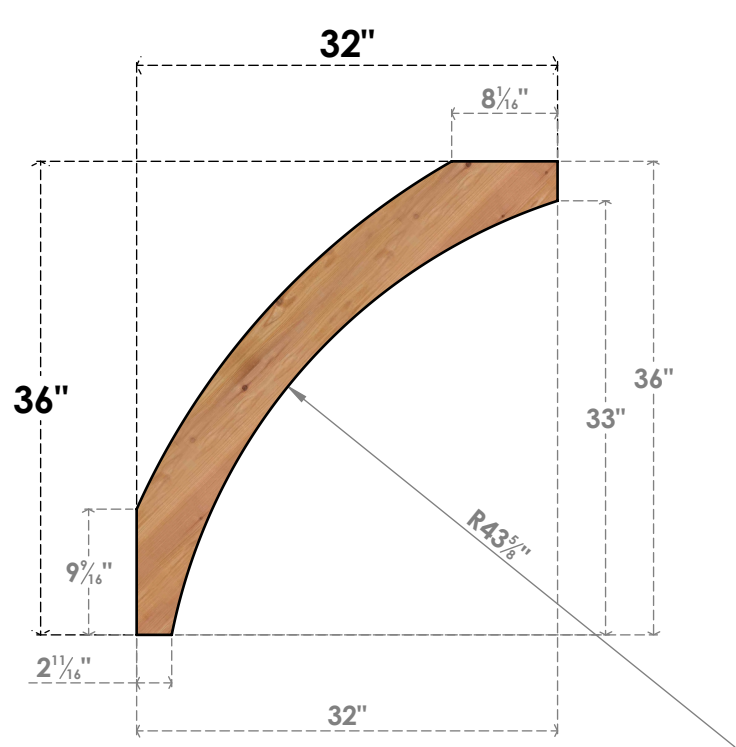

BRC04X32X36THR00SWR

3 1/2"W X 32"D X 36"H THORTON SMOOTH BRACE, WESTERN RED CEDAR

SIDE

FRONT

EKENA MILLWORK
 2300 WEST MAIN ST.
 CLARKSVILLE, TX 75426
 TOLL FREE: 866-607-0453
 WWW.EKENAMILLWORK.COM

NOTES

1. INSTALLATION TO BE COMPLETED IN ACCORDANCE WITH MANUFACTURER'S SPECIFICATIONS.
2. DRAWING MAY NOT BE TO SCALE
3. THIS DRAWING IS INTENDED FOR DESIGN AND PLANNING PURPOSES ONLY.
4. ALL INFORMATION CONTAINED HEREIN WAS CURRENT AT THE TIME OF DEVELOPMENT BUT MUST BE REVIEWED AND APPROVED BY THE PRODUCT MANUFACTURER TO BE CONSIDERED ACCURATE.
5. PRODUCTS ARE NOT KILN DRIED. THIS ITEM IS UNIQUE AND WILL CONTAIN THE NATURAL VARIATIONS THAT THE WOOD SPECIES OFFERS. THIS MAY RESULT IN VARIATIONS UP TO 1/4"