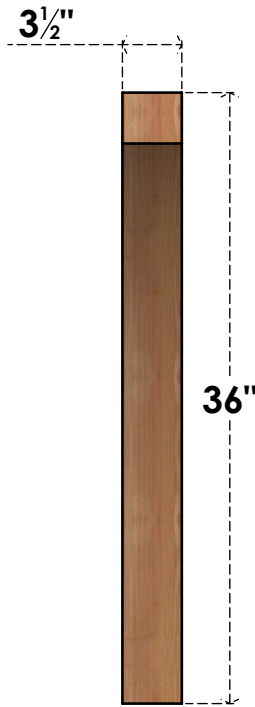

BRC04X32X36THR00SWR

3 1/2"W X 32"D X 36"H THORTON SMOOTH BRACE, WESTERN RED CEDAR

SIDE

FRONT

EKENA MILLWORK
 2300 WEST MAIN ST.
 CLARKSVILLE, TX 75426
 TOLL FREE: 866-607-0453
 WWW.EKENAMILLWORK.COM

NOTES

1. INSTALLATION TO BE COMPLETED IN ACCORDANCE WITH MANUFACTURER'S SPECIFICATIONS.
2. DRAWING MAY NOT BE TO SCALE
3. THIS DRAWING IS INTENDED FOR DESIGN AND PLANNING PURPOSES ONLY.
4. ALL INFORMATION CONTAINED HEREIN WAS CURRENT AT THE TIME OF DEVELOPMENT BUT MUST BE REVIEWED AND APPROVED BY THE PRODUCT MANUFACTURER TO BE CONSIDERED ACCURATE.
5. PRODUCTS ARE NOT KILN DRIED. THIS ITEM IS UNIQUE AND WILL CONTAIN THE NATURAL VARIATIONS THAT THE WOOD SPECIES OFFERS. THIS MAY RESULT IN VARIATIONS UP TO 1/4"