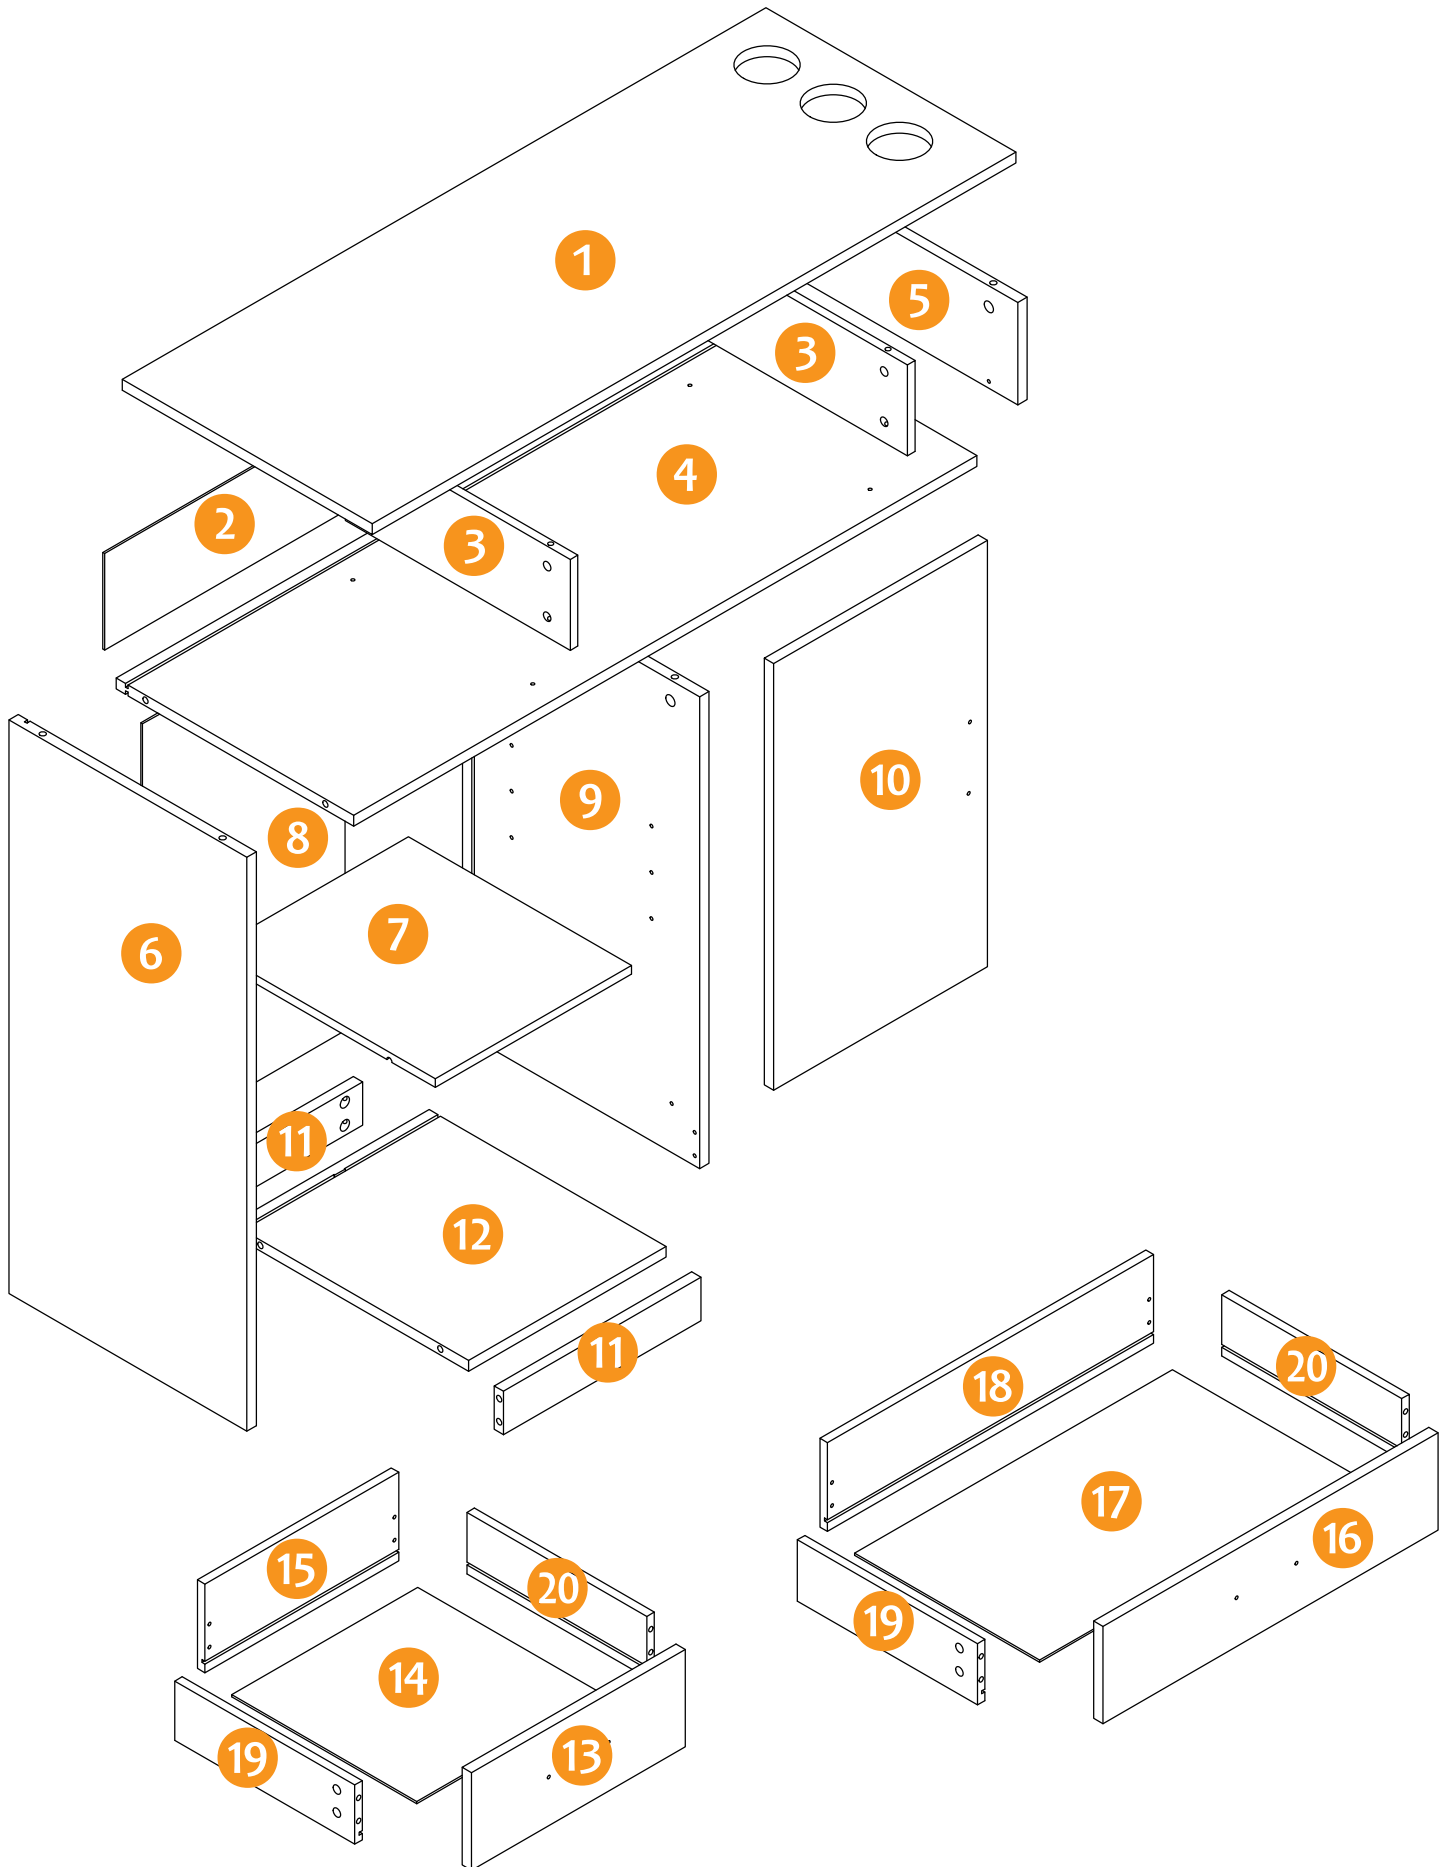

SKU: SF001045

ASSEMBLY INSTRUCTIONS

Trouble Shooting

Missing/Damaged pieces/
Wrong size and installation issues

Contact us with your problem, pic,
number and qty to the "Contact seller"
button in the detail page of your order

Respond with 24 hours to solve issue

Before You Start

1. Read through each step carefully and follow the proper order
2. Separate and count all your parts and hardware
3. Give yourself enough room for the assembly process
4. Caution: If using a power drill or power screwdriver for screwing, please be aware to slow down and stop when screw is tight. Failure to do so may result in stripping the screw

Cam Lock Fastening System

This Cam Lock Fastening System will be used throughout the assembly process

Parts List

1 1PC

2 1PC

3 2PCS

4 1PC

5 1PC

Plastic Expansion L-1

Self-Tapping Screw L-2

Ø6*40

L 4PCS

M 4PCS

STEP 1

STEP 2

STEP 3