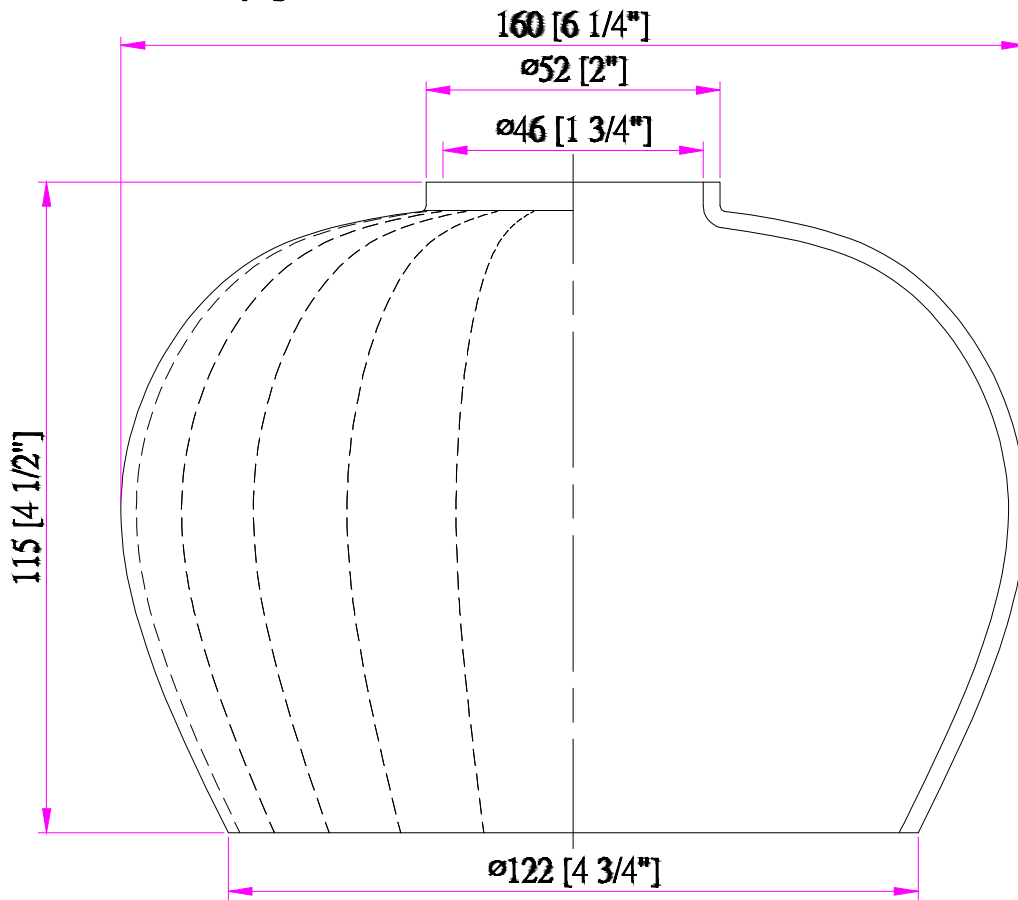

ITEM#: White glass
Clear glass
Smoke glass
Mercury glass

22瓣