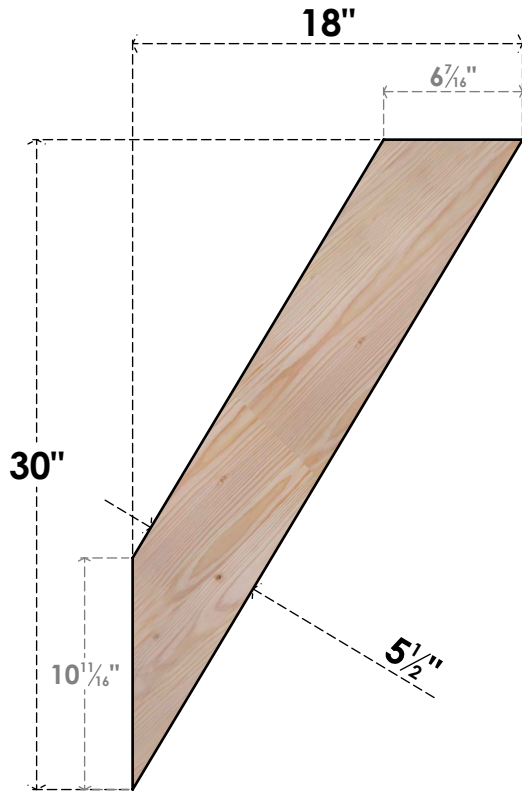

# BRC06X18X30TRA00SDF

5 1/2"W X 18"D X 30"H TRADITIONAL SMOOTH BRACE, DOUGLAS FIR

**SIDE**

**FRONT**

EKENA MILLWORK  
2300 WEST MAIN ST.  
CLARKSVILLE, TX 75426  
TOLL FREE: 866-607-0453  
WWW.EKENAMILLWORK.COM