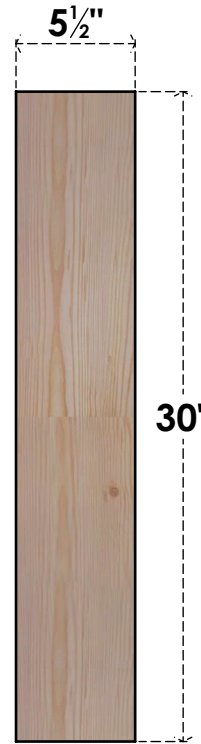

# BRC06X18X30TRA00SDF

5 1/2"W X 18"D X 30"H TRADITIONAL SMOOTH BRACE, DOUGLAS FIR

**SIDE**

**FRONT**

EKENA MILLWORK  
2300 WEST MAIN ST.  
CLARKSVILLE, TX 75426  
TOLL FREE: 866-607-0453  
WWW.EKENAMILLWORK.COM

**NOTES**

1. INSTALLATION TO BE COMPLETED IN ACCORDANCE WITH MANUFACTURER'S SPECIFICATIONS.
2. DRAWING MAY NOT BE TO SCALE
3. THIS DRAWING IS INTENDED FOR DESIGN AND PLANNING PURPOSES ONLY.
4. ALL INFORMATION CONTAINED HEREIN WAS CURRENT AT THE TIME OF DEVELOPMENT BUT MUST BE REVIEWED AND APPROVED BY THE PRODUCT MANUFACTURER TO BE CONSIDERED ACCURATE.
5. PRODUCTS ARE NOT KILN DRIED. THIS ITEM IS UNIQUE AND WILL CONTAIN THE NATURAL VARIATIONS THAT THE WOOD SPECIES OFFERS. THIS MAY RESULT IN VARIATIONS UP TO 1/4"