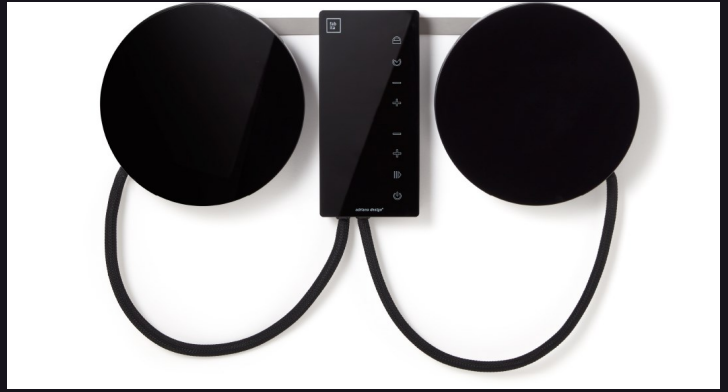

## Ordine Island Induction Hob

Version

Black Glass & Chrome 3.6kW

### FEATURES

- Black Glass
- Chrome
- 9 Power Settings
- Touch Control
- Child Lock
- Automatic Power-off
- Residual Heat Protection
- Automatic Shutdown
- Timer
- Pause/Recall

### TECHNICAL FEATURES

- Cooking Zone Dimension**  
Ø260mm
- Finish**  
Black Glass & Chrome
- Type of Control**  
Touch
- Power Settings**  
9
- Induction Zone**  
2