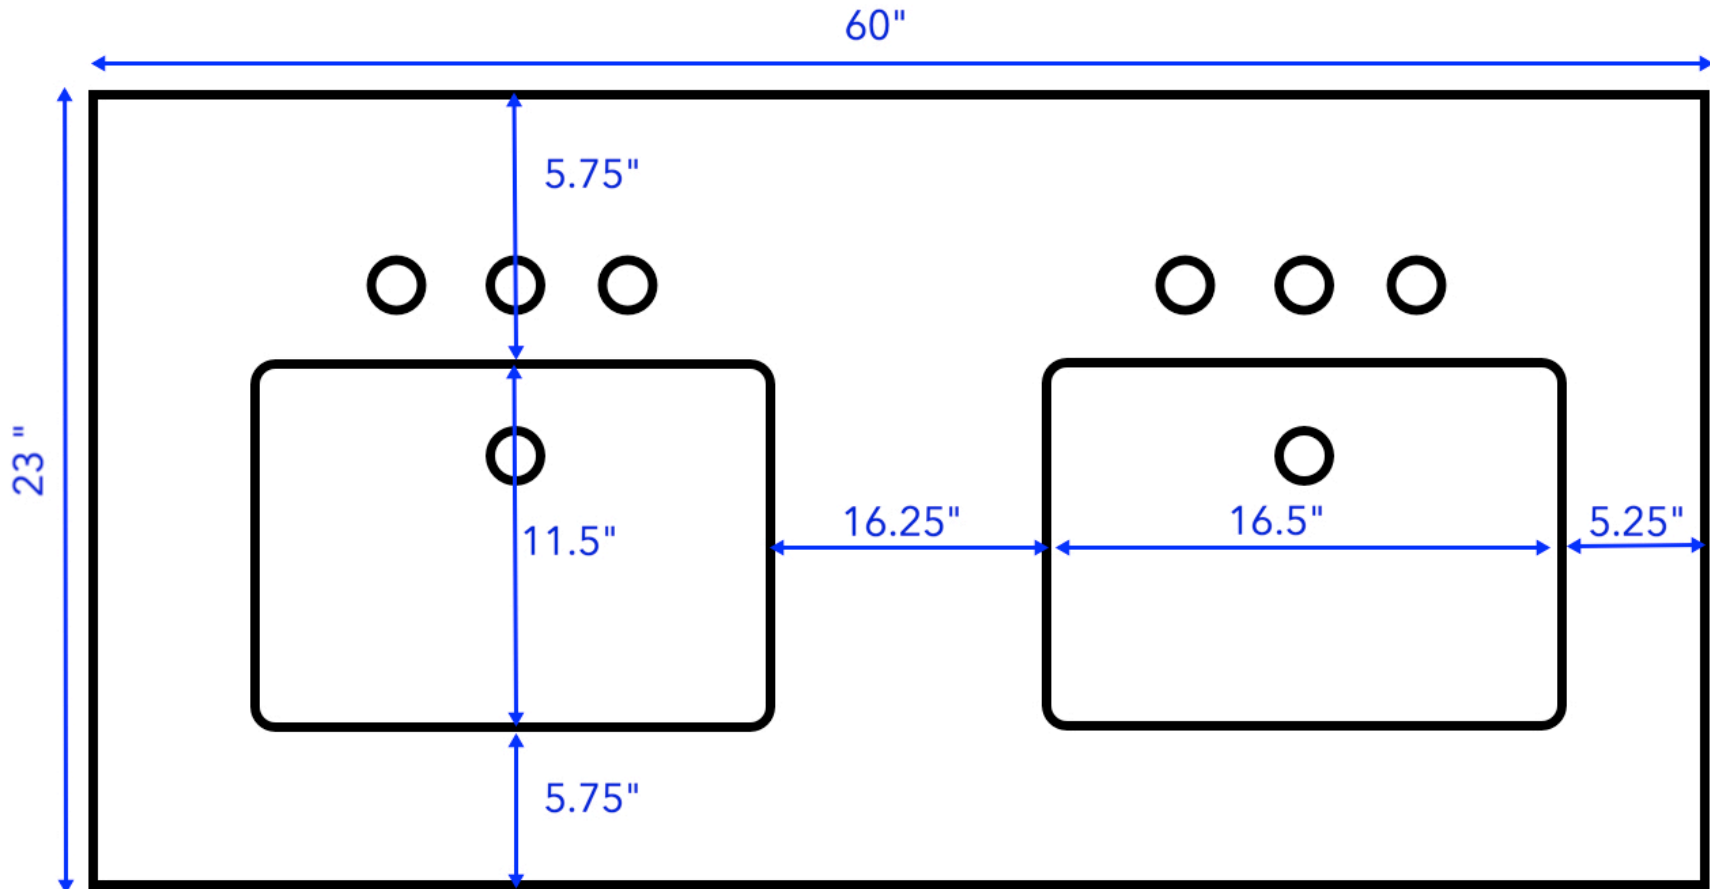

Peyton 60-inch Double Vanity (Top View)

All measurements are approximate and rounded to the nearest quarter inch.
Please allow for a slight margin of error.