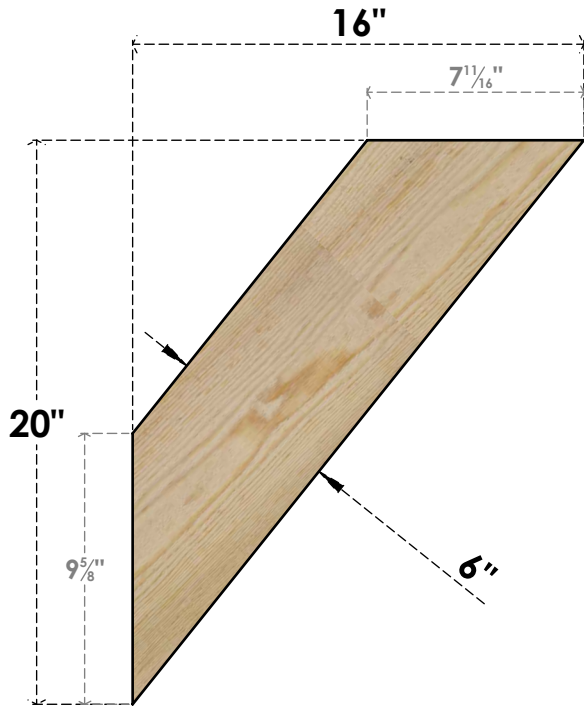

BRC06X16X20TRA00RDF

6"W X 16"D X 20"H TRADITIONAL ROUGH SAWN BRACE, DOUGLAS FIR

SIDE

FRONT

EKENA MILLWORK
2300 WEST MAIN ST.
CLARKSVILLE, TX 75426
TOLL FREE: 866-607-0453
WWW.EKENAMILLWORK.COM

NOTES

1. INSTALLATION TO BE COMPLETED IN ACCORDANCE WITH MANUFACTURER'S SPECIFICATIONS.
2. DRAWING MAY NOT BE TO SCALE
3. THIS DRAWING IS INTENDED FOR DESIGN AND PLANNING PURPOSES ONLY.
4. ALL INFORMATION CONTAINED HEREIN WAS CURRENT AT THE TIME OF DEVELOPMENT BUT MUST BE REVIEWED AND APPROVED BY THE PRODUCT MANUFACTURER TO BE CONSIDERED ACCURATE.
5. PRODUCTS ARE NOT KILN DRIED. THIS ITEM IS UNIQUE AND WILL CONTAIN THE NATURAL VARIATIONS THAT THE WOOD SPECIES OFFERS. THIS MAY RESULT IN VARIATIONS UP TO 1/4"