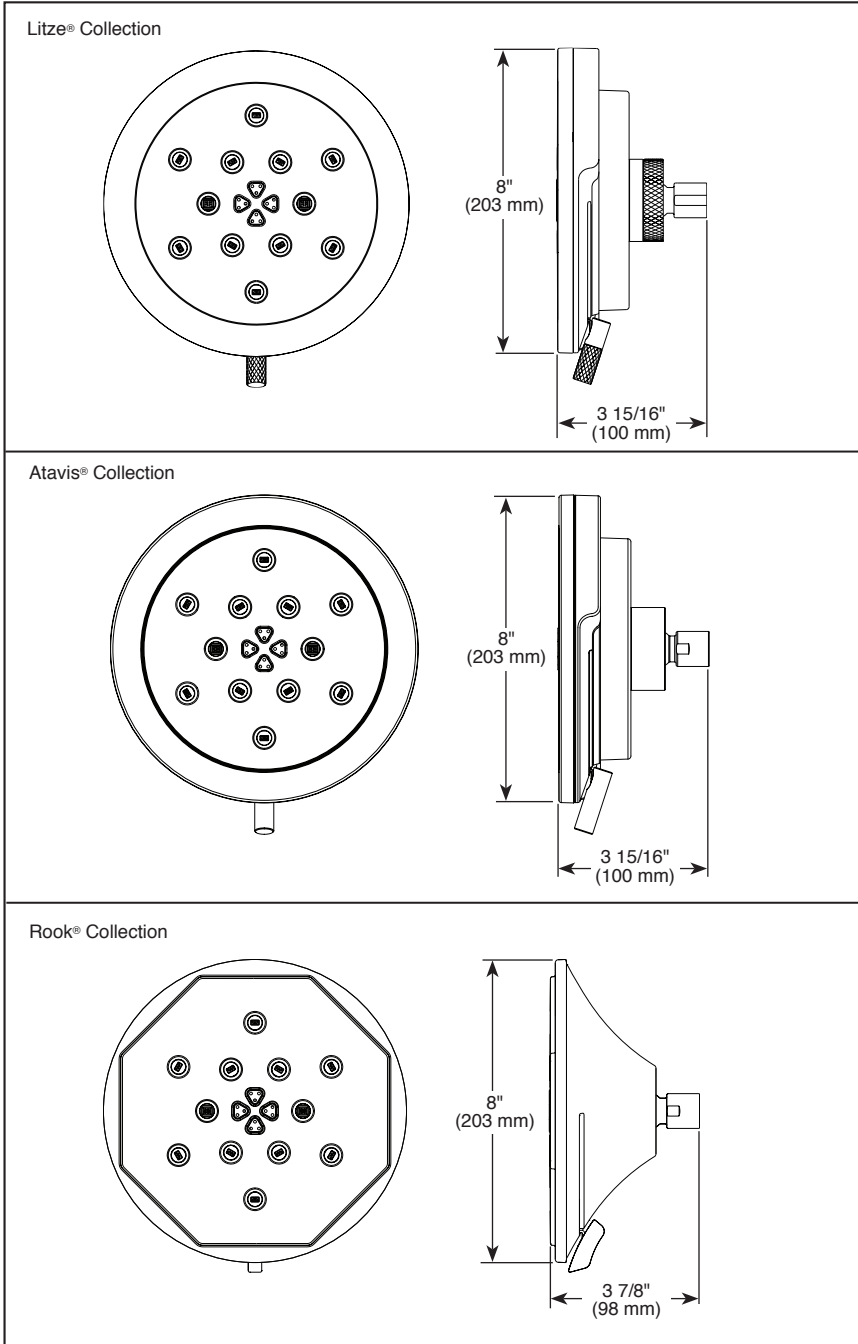

BRIZO®

MULTI-FUNCTION SHOWER HEAD

■ 4-Function Shower Head

FEATURES:

- H₂Okinetic® Technology

STANDARD SPECIFICATIONS:

- Max flow rate 1.75 gpm @ 80 psi, 6.6 L/min @ 550 kPa
- Shower head has 1/2"-14 NPSM female connection
- Wrench flats for tightening
- Shower head ball nut pivots, rotates and provides extra thread coverage
- Lever function control
- 4 Spray patterns: Invigorating H₂Okinetic® Spray, Full-body H₂Okinetic® Spray, Massage Spray & Pause. Pause is a non-positive shut-off.

WARRANTY

- Parts and Finish – Lifetime limited warranty; or for commercial purchasers, 10 years for multi-family residential (apartments and condominiums) and 5 years for all other commercial uses, in each case from the date the product is received by the original purchaser or their authorized representative (installation contractor, etc.).
- Please go to www.brizo.com for the complete details of our limited warranty.

COMPLIES WITH:

- ASME A112.18.1 / CSA B125.1
- EPA WaterSense®

▲ Designate finish suffix

Brizo Kitchen & Bath Company reserves the right (1) to make changes in specifications and materials, and (2) to change or discontinue models, both without notice or obligation. Dimensions are for reference only. See current full-line price book or www.brizo.com for finish options and product availability.

BSP-B-87435 Rev. D

Brizo Kitchen & Bath Faucet Company

55 E. 111th Street, Carmel, IN 46280
350 South Edgeware Road, St. Thomas, ON N5P 4L1
© 2025 Brizo Kitchen & Bath Faucet Company