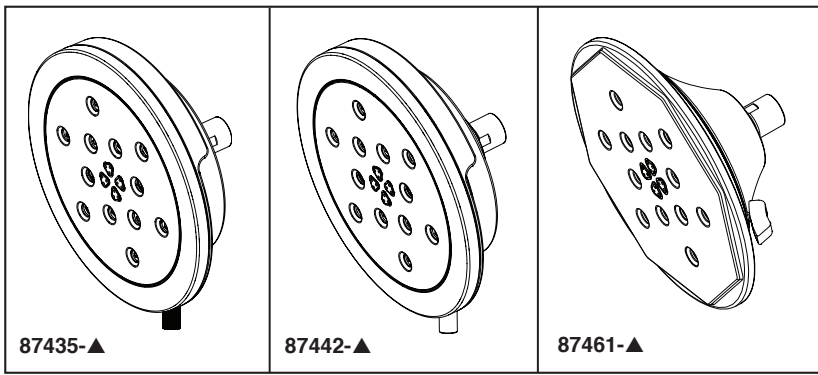

BRIZO®

MULTI-FUNCTION SHOWER HEAD

■ 4-Function Shower Head

FEATURES:

- H₂Okinetic® Technology

STANDARD SPECIFICATIONS:

- Max flow rate 1.75 gpm @ 80 psi, 6.6 L/min @ 550 kPa
- Shower head has 1/2"-14 NPSM female connection
- Wrench flats for tightening
- Shower head ball nut pivots, rotates and provides extra thread coverage
- Lever function control
- 4 Spray patterns: Invigorating H₂Okinetic® Spray, Full-body H₂Okinetic® Spray, Massage Spray & Pause. Pause is a non-positive shut-off.

WARRANTY

- Parts and Finish – Lifetime limited warranty; or for commercial purchasers, 10 years for multi-family residential (apartments and condominiums) and 5 years for all other commercial uses, in each case from the date the product is received by the original purchaser or their authorized representative (installation contractor, etc.).
- Please go to www.brizo.com for the complete details of our limited warranty.

COMPLIES WITH:

- ASME A112.18.1 / CSA B125.1
- EPA WaterSense®

▲ Designate finish suffix

Brizo Kitchen & Bath Company reserves the right (1) to make changes in specifications and materials, and (2) to change or discontinue models, both without notice or obligation. Dimensions are for reference only. See current full-line price book or www.brizo.com for finish options and product availability.

BSP-B-87435 Rev. D

Brizo Kitchen & Bath Faucet Company

55 E. 111th Street, Carmel, IN 46280
350 South Edgeware Road, St. Thomas, ON N5P 4L1
© 2025 Brizo Kitchen & Bath Faucet Company