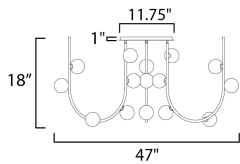

**PRODUCT DESCRIPTION**

**MEASUREMENTS**

DIMENSION : 47" L x 47" W x 18" H  
 CANOPY : 11.75" W x 1" H x 11.75" L  
 HANGING WEIGHT : 17 lb

**LAMPING**

INPUT VOLTAGE : 120V  
 LUMENS : 6,750 Rated (4,750 Del.)  
 BULB : 4W LED G9 , 60W Total  
 BULB INCLUDED : (Included)  
 DIMMABLE : Y  
 CRI : 90 CRI  
 COLOR\_TEMP : 3000K