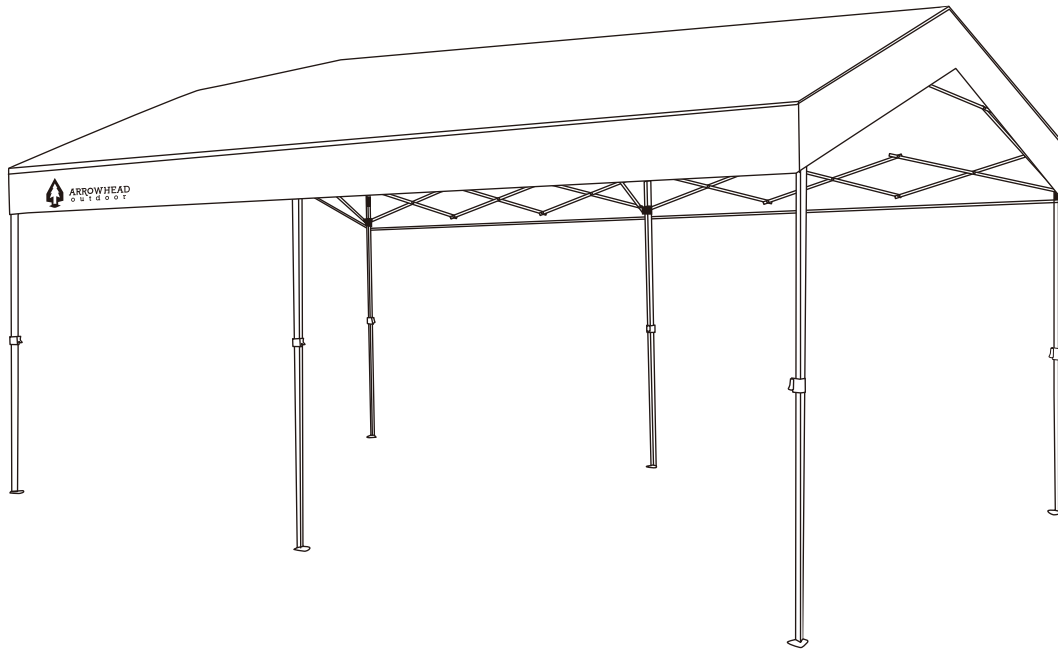

ARROWHEAD
o u t d o o r

10' X 20' POP-UP INSTANT OUTDOOR CANOPY

Model. KGS0390U / KGS0391U / KGS0392U

Made In China

Questions or Concerns?
Please contact our Customer Loyalty Team at:
support@1800acs.com or 1-888-303-7647
Monday - Friday
8AM - 5PM EST