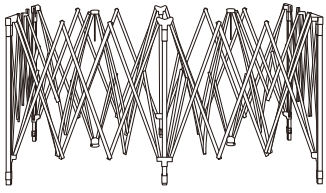

PARTS LIST:

AX 1