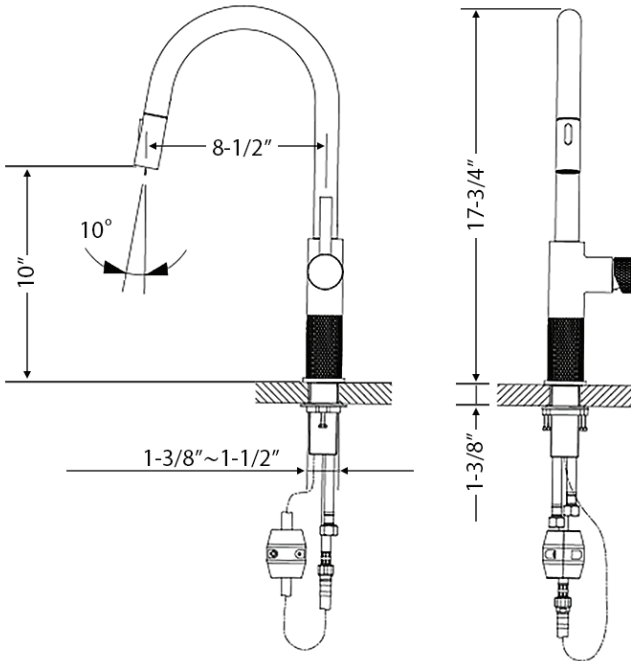

### FEATURES

- Ceramic cartridge
- Solid brass construction
- Pull-out spray head with multi-function feature
- Includes hot and cold inlet hoses  
Standard 3/8" compression fitting
- 1 hole installation (standard 1-3/8" hole)

## DIMENSIONS

- Overall Height: 17-3/4"
- Spout Height: 10"
- Spout Reach: 8-1/2"

C

**ADA**  
Americans with  
Disabilities Act

**CODES / STANDARDS**  
CUPC CERTIFIED BY IAPMO  
ASME A112.18.1/CSA B125.1  
NSF/ANSI/CAN 61 & 372