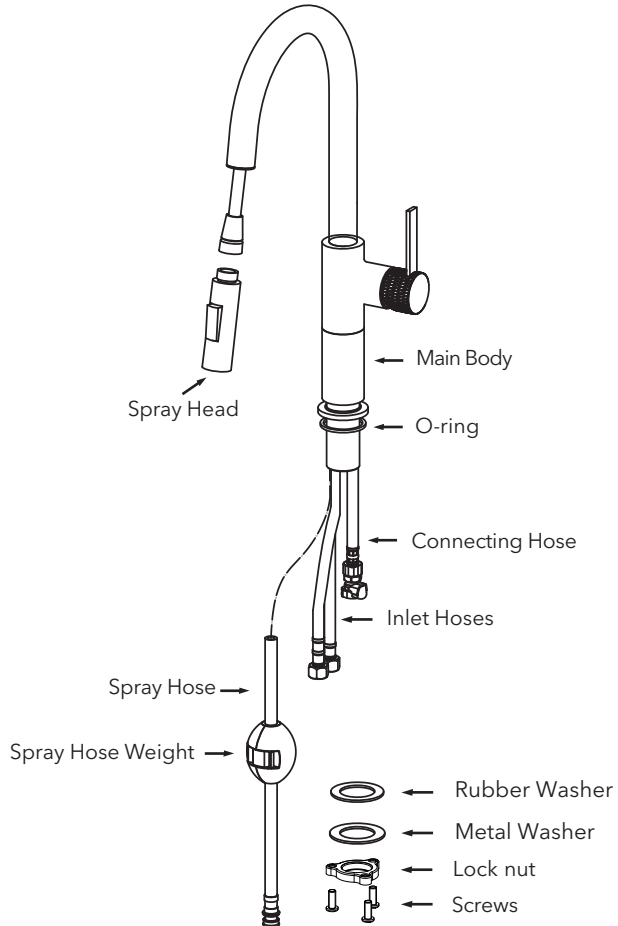

IN THE BOX

RUVATI USA
WWW.RUVATI.COM