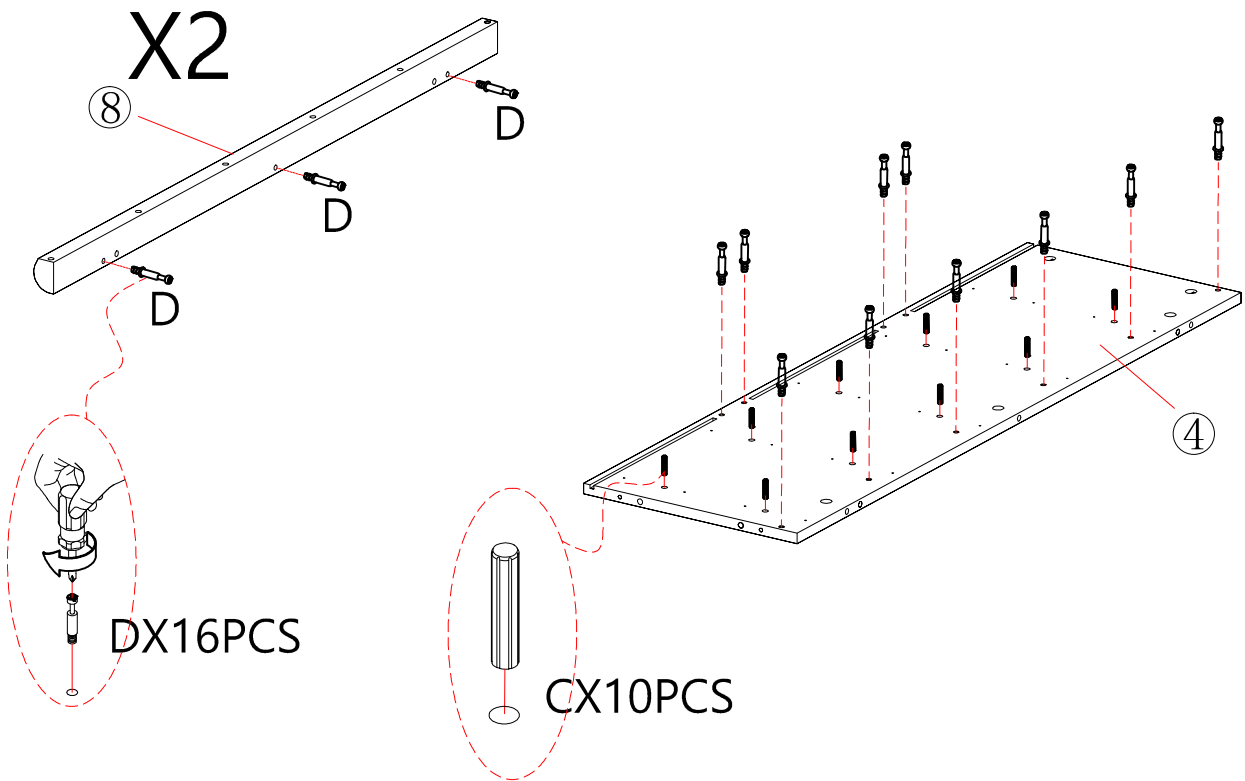

HARDWARE SPARE LIST

<p>C</p>  <p>8x30mm 1PCS</p>	<p>D</p>  <p>6x40mm 1CS</p>	<p>E</p>  <p>Ø15*11mm 1PCS</p>	<p>F</p>  <p>Ø15*9.5mm 1PCS</p>	<p>G</p>  <p>M6x50mm 1PCS</p>
<p>H</p>  <p>1PCS</p>	<p>I</p>  <p>Ø3x14mm 2PCS</p>	<p>K</p>  <p>Ø3x12mm 2PCS</p>	<p>L</p>  <p>#8*1-1/4"mm 2PCS</p>	

This furniture requires two people to assemble and move.
 Make sure no parts missing or damaged before assembly.

CAM BOLT INSTALLATION AS BELOW

STEPS

STEP-1  D x16PCS  C x10PCS

STEP-2  D x10PCS  C x10PCS

STEPS

STEP-3

	C x2PCS
	E x3PCS

STEP-4

	C x2PCS
	E x3PCS

STEPS

STEP-5 L x20PCS

STEP-6 L x20PCS

STEPS