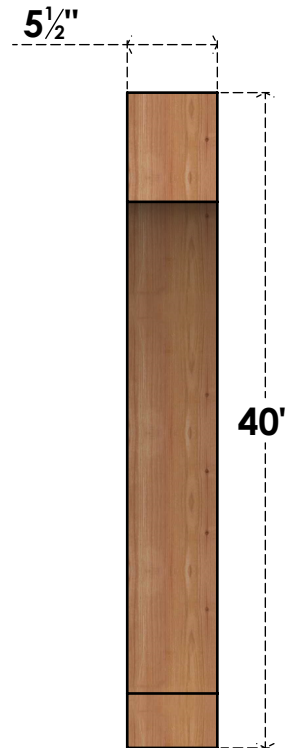

# BRC06X28X40IMP00SWR

5 1/2"W X 28"D X 40"H IMPERIAL SMOOTH BRACE, WESTERN RED CEDAR

**SIDE**

**FRONT**

EKENA MILLWORK  
 2300 WEST MAIN ST.  
 CLARKSVILLE, TX 75426  
 TOLL FREE: 866-607-0453  
 WWW.EKENAMILLWORK.COM

**NOTES**

1. INSTALLATION TO BE COMPLETED IN ACCORDANCE WITH MANUFACTURER'S SPECIFICATIONS.
2. DRAWING MAY NOT BE TO SCALE
3. THIS DRAWING IS INTENDED FOR DESIGN AND PLANNING PURPOSES ONLY.
4. ALL INFORMATION CONTAINED HEREIN WAS CURRENT AT THE TIME OF DEVELOPMENT BUT MUST BE REVIEWED AND APPROVED BY THE PRODUCT MANUFACTURER TO BE CONSIDERED ACCURATE.
5. PRODUCTS ARE NOT KILN DRIED. THIS ITEM IS UNIQUE AND WILL CONTAIN THE NATURAL VARIATIONS THAT THE WOOD SPECIES OFFERS. THIS MAY RESULT IN VARIATIONS UP TO 1/4"