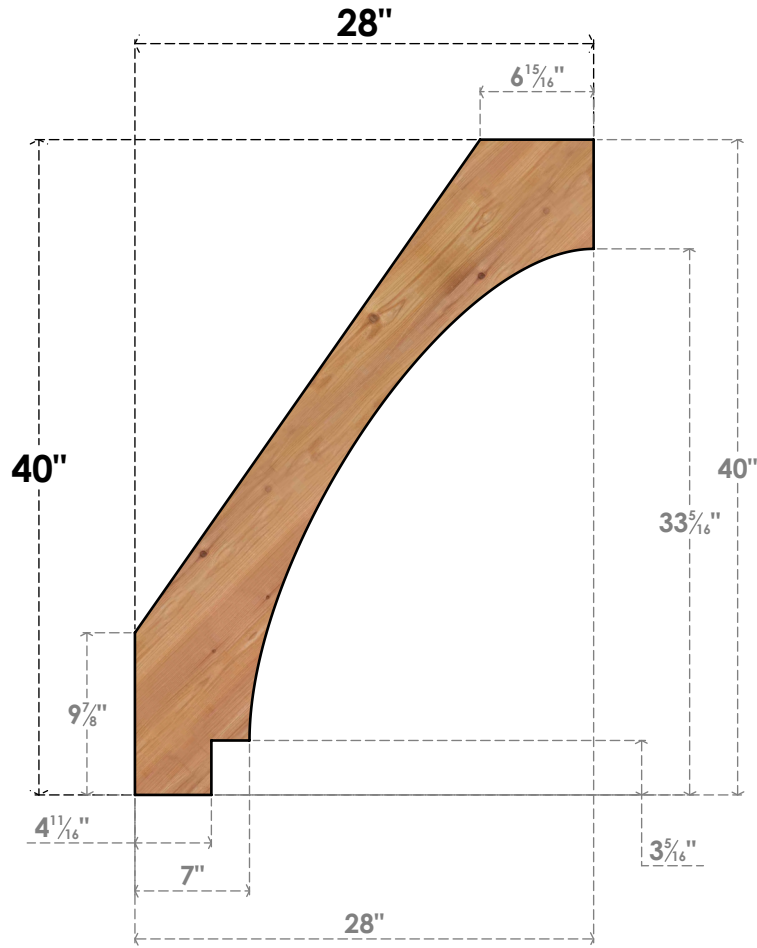

# BRC06X28X40IMP00SWR

5 1/2"W X 28"D X 40"H IMPERIAL SMOOTH BRACE, WESTERN RED CEDAR

**SIDE**

**FRONT**

EKENA MILLWORK  
 2300 WEST MAIN ST.  
 CLARKSVILLE, TX 75426  
 TOLL FREE: 866-607-0453  
 WWW.EKENAMILLWORK.COM