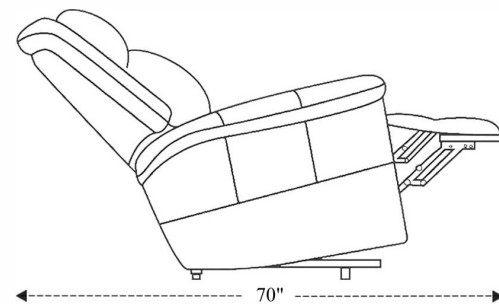

Zero Gravity Power Reclining Sofa

Overall Dimensions	88" x 36" x 41.5"
Overall Width	88"
Overall Depth	36"
Overall Height	41.5"
Overall Weight	253 lbs.
Fully Reclined	70"
Distance from Wall	8"
Back of Seat to end of Chaise	43"
Leg Height <small>(Distance from Foot Rest to Floor in Full Recline)</small>	25"
Head Height <small>(Distance from Headrest to Floor in Full Recline)</small>	29"

Seat Width	21"
Seat Depth	21.5"
Seat Height	20"
Arm Width	6"
Arm Depth	22"
Arm Height	24.5"
Back Width	24"
Back Height	25"
Headrest Extended from Back	--

Zero Gravity Power Reclining Loveseat

Overall Dimensions	62.75" x 36" x 41.5"
Overall Width	62.75"
Overall Depth	36"
Overall Height	41.5"
Overall Weight	204 lbs.
Fully Reclined	70"
Distance from Wall	8"
Back of Seat to end of Chaise	43"
Leg Height <small>(Distance from Foot Rest to Floor in Full Recline)</small>	25"
Head Height <small>(Distance from Headrest to Floor in Full Recline)</small>	29"

Seat Width	21"
Seat Depth	21.5"
Seat Height	20"
Arm Width	6"
Arm Depth	22"
Arm Height	24.5"
Back Width	24"
Back Height	25"
Headrest Extended from Back	--

Zero Gravity Power Recliner

Overall Dimensions	32.5" x 36" x 41.5"
Overall Width	32.5"
Overall Depth	36"
Overall Height	41.5"
Overall Weight	116 lbs.
Fully Reclined	70"
Distance from Wall	11"
Back of Seat to end of Chaise	43"
Leg Height <small>(Distance from Foot Rest to Floor in Full Recline)</small>	25"
Head Height <small>(Distance from Headrest to Floor in Full Recline)</small>	29"

Seat Width	21"
Seat Depth	21.5"
Seat Height	20"
Arm Width	6"
Arm Depth	22"
Arm Height	24.5"
Back Width	24"
Back Height	25"
Headrest Extended from Back	--