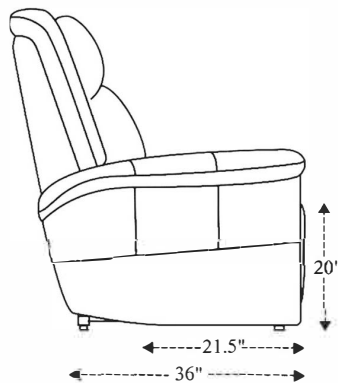

Zero Gravity Power Reclining Sofa

Overall Dimensions	88" x 36" x 41.5"
Overall Width	88"
Overall Depth	36"
Overall Height	41.5"
Overall Weight	253 lbs.
Fully Reclined	70"
Distance from Wall	8"
Back of Seat to end of Chaise	43"
Leg Height <small>(Distance from Foot Rest to Floor in Full Recline)</small>	25"
Head Height <small>(Distance from Headrest to Floor in Full Recline)</small>	29"

Seat Width	21"
Seat Depth	21.5"
Seat Height	20"
Arm Width	6"
Arm Depth	22"
Arm Height	24.5"
Back Width	24"
Back Height	25"
Headrest Extended from Back	--

Zero Gravity Power Reclining Loveseat

Overall Dimensions	62.75" x 36" x 41.5"
Overall Width	62.75"
Overall Depth	36"
Overall Height	41.5"
Overall Weight	204 lbs.
Fully Reclined	70"
Distance from Wall	8"
Back of Seat to end of Chaise	43"
Leg Height <small>(Distance from Foot Rest to Floor in Full Recline)</small>	25"
Head Height <small>(Distance from Headrest to Floor in Full Recline)</small>	29"

Seat Width	21"
Seat Depth	21.5"
Seat Height	20"
Arm Width	6"
Arm Depth	22"
Arm Height	24.5"
Back Width	24"
Back Height	25"
Headrest Extended from Back	--

Zero Gravity Power Recliner

Overall Dimensions	32.5" x 36" x 41.5"
Overall Width	32.5"
Overall Depth	36"
Overall Height	41.5"
Overall Weight	116 lbs.
Fully Reclined	70"
Distance from Wall	11"
Back of Seat to end of Chaise	43"
Leg Height <small>(Distance from Foot Rest to Floor in Full Recline)</small>	25"
Head Height <small>(Distance from Headrest to Floor in Full Recline)</small>	29"

Seat Width	21"
Seat Depth	21.5"
Seat Height	20"
Arm Width	6"
Arm Depth	22"
Arm Height	24.5"
Back Width	24"
Back Height	25"
Headrest Extended from Back	--