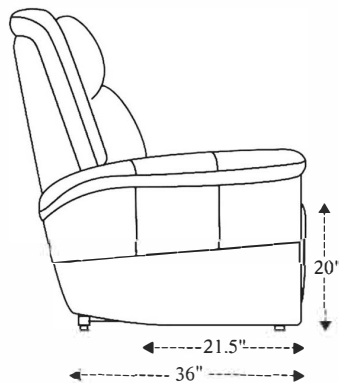

Zero Gravity Power Reclining Sofa

Overall Dimensions	88" x 36" x 41.5"
Overall Width	88"
Overall Depth	36"
Overall Height	41.5"
Overall Weight	253 lbs.
Fully Reclined	70"
Distance from Wall	8"
Back of Seat to end of Chaise	43"
Leg Height <small>(Distance from Foot Rest to Floor in Full Recline)</small>	25"
Head Height <small>(Distance from Headrest to Floor in Full Recline)</small>	29"

Seat Width	21"
Seat Depth	21.5"
Seat Height	20"
Arm Width	6"
Arm Depth	22"
Arm Height	24.5"
Back Width	24"
Back Height	25"
Headrest Extended from Back	--

Zero Gravity Power Reclining Loveseat

Overall Dimensions	62.75" x 36" x 41.5"
Overall Width	62.75"
Overall Depth	36"
Overall Height	41.5"
Overall Weight	204 lbs.
Fully Reclined	70"
Distance from Wall	8"
Back of Seat to end of Chaise	43"
Leg Height <small>(Distance from Foot Rest to Floor in Full Recline)</small>	25"
Head Height <small>(Distance from Headrest to Floor in Full Recline)</small>	29"

Seat Width	21"
Seat Depth	21.5"
Seat Height	20"
Arm Width	6"
Arm Depth	22"
Arm Height	24.5"
Back Width	24"
Back Height	25"
Headrest Extended from Back	--

Zero Gravity Power Recliner

Overall Dimensions	32.5" x 36" x 41.5"
Overall Width	32.5"
Overall Depth	36"
Overall Height	41.5"
Overall Weight	116 lbs.
Fully Reclined	70"
Distance from Wall	11"
Back of Seat to end of Chaise	43"
Leg Height <small>(Distance from Foot Rest to Floor in Full Recline)</small>	25"
Head Height <small>(Distance from Headrest to Floor in Full Recline)</small>	29"

Seat Width	21"
Seat Depth	21.5"
Seat Height	20"
Arm Width	6"
Arm Depth	22"
Arm Height	24.5"
Back Width	24"
Back Height	25"
Headrest Extended from Back	--