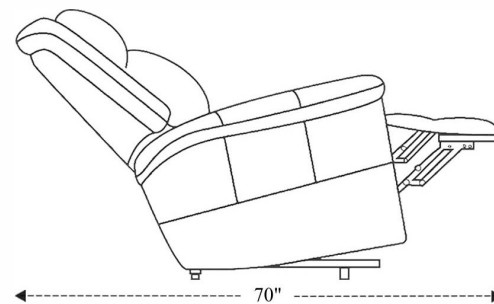

Zero Gravity Power Reclining Sofa

Overall Dimensions	88" x 36" x 41.5"
Overall Width	88"
Overall Depth	36"
Overall Height	41.5"
Overall Weight	253 lbs.
Fully Reclined	70"
Distance from Wall	8"
Back of Seat to end of Chaise	43"
Leg Height <small>(Distance from Foot Rest to Floor in Full Recline)</small>	25"
Head Height <small>(Distance from Headrest to Floor in Full Recline)</small>	29"

Seat Width	21"
Seat Depth	21.5"
Seat Height	20"
Arm Width	6"
Arm Depth	22"
Arm Height	24.5"
Back Width	24"
Back Height	25"
Headrest Extended from Back	--

Zero Gravity Power Reclining Loveseat

Overall Dimensions	62.75" x 36" x 41.5"
Overall Width	62.75"
Overall Depth	36"
Overall Height	41.5"
Overall Weight	204 lbs.
Fully Reclined	70"
Distance from Wall	8"
Back of Seat to end of Chaise	43"
Leg Height <small>(Distance from Foot Rest to Floor in Full Recline)</small>	25"
Head Height <small>(Distance from Headrest to Floor in Full Recline)</small>	29"

Seat Width	21"
Seat Depth	21.5"
Seat Height	20"
Arm Width	6"
Arm Depth	22"
Arm Height	24.5"
Back Width	24"
Back Height	25"
Headrest Extended from Back	--

Zero Gravity Power Recliner

Overall Dimensions	32.5" x 36" x 41.5"
Overall Width	32.5"
Overall Depth	36"
Overall Height	41.5"
Overall Weight	116 lbs.
Fully Reclined	70"
Distance from Wall	11"
Back of Seat to end of Chaise	43"
Leg Height <small>(Distance from Foot Rest to Floor in Full Recline)</small>	25"
Head Height <small>(Distance from Headrest to Floor in Full Recline)</small>	29"

Seat Width	21"
Seat Depth	21.5"
Seat Height	20"
Arm Width	6"
Arm Depth	22"
Arm Height	24.5"
Back Width	24"
Back Height	25"
Headrest Extended from Back	--