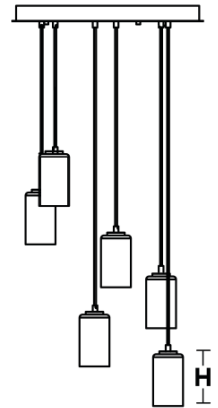

LOCATION		DATE
PREPARED BY		QUANTITY
COMMENTS		FIXTURE TYPE
CATALOG NUMBER		

Multi Round Pendant

Features

Matte black accents with black cords or satin nickel accents with clear cords. Includes a 9 ft. adjustable cord. For use in kitchen, dining, foyers or anywhere general lighting is needed. Provides lighting in residential, commercial and hospitality applications. This fixture mounts to a standard junction box (not included).

Construction

The metal canopy fits over a standard junction box. Power supply connections must be made inside a junction box (not included).

Finish

Black or Satin Nickel accents.

Diffuser

White glass.

Electrical

120V medium base socket.

Lamping

For use with (3) or (6) 60W Max medium base bulbs (lamps not included). Sockets can be labeled for reduced wattage upon request.

Certification

All fixtures are cETLus listed for indoor damp locations.

Warranty

Limited warranty: This fixture is free from defects in materials and workmanship for a period of 5 years from date of purchase.

Specifications and dimensions
subject to change without notice.

Ordering Information:

Black

Satin Nickel

Qty.	Lamp	DIA.	D
3	60W (MAX)	18"	6-1/2"
6	60W (MAX)	24"	6-1/2"