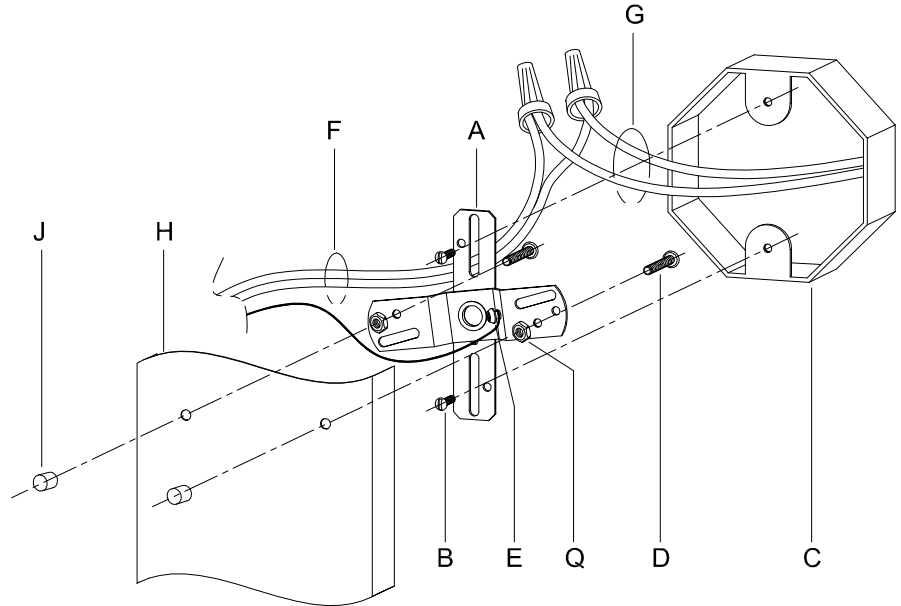

Assembly & Installation Instructions

CAUTION: Read instructions carefully and turn electricity off at main circuit breaker panel before beginning installation.

WARNING - If any Special Control Devices are used with this Fixture, Follow the Instructions Carefully to assure full compliance with N.E.C. requirements. If there are any questions, contact a Qualified Electrical Contractor.
WARNING - This product contains chemicals known to the State of California to cause cancer, birth defects and /or other reproductive harm. Thoroughly wash hands after installing, handling, cleaning, or otherwise touching this product.
CAUTION - All glass is fragile, use care when handling Glass component(s) and or Lamp(s).

CANOPY MOUNTING & WIRE CONNECTION ASSEMBLY STEPS:

1. D,E → A
2. Q → D
3. B,A → C
4. F → G
5. H,J → D

FIXTURE ASSEMBLY STEPS:

1. M,N → L
2. P → L

B, C, G & P
(NOT FURNISHED)
(NON FOURNIE)
(NO INCLUIDA)

Instructions d'Assemblage et Installation