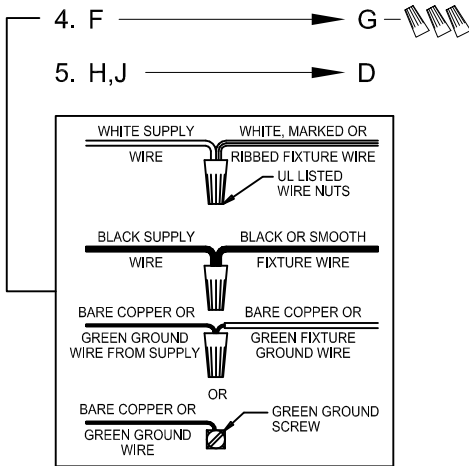

Assembly & Installation Instructions

CAUTION: Read instructions carefully and turn electricity off at main circuit breaker panel before beginning installation.

WARNING - If any Special Control Devices are used with this Fixture, Follow the Instructions Carefully to assure full compliance with N.E.C. requirements. If there are any questions, contact a Qualified Electrical Contractor.
WARNING - This product contains chemicals known to the State of California to cause cancer, birth defects and /or other reproductive harm. Thoroughly wash hands after installing, handling, cleaning, or otherwise touching this product.
CAUTION - All glass is fragile, use care when handling Glass component(s) and or Lamp(s).

CANOPY MOUNTING & WIRE CONNECTION ASSEMBLY STEPS:

1. D,E → A
2. Q → D
3. B,A → C
4. F → G
5. H,J → D

FIXTURE ASSEMBLY STEPS:

1. M,N → L
2. P → L

B, C, G & P
(NOT FURNISHED)
(NON FOURNIE)
(NO INCLUIDA)

Instructions d'Assemblage et Installation

MISE EN GARDE: Lire les instructions avec soin et couper le courant au disjoncteur central avant de commencer l'installation.

AVERTISSEMENT - S'il y a d'autres mécanismes régulateurs qui s'emploient avec ce dispositif, suivre soigneusement les instructions pour satisfaire aux exigences NEC. Si vous avez des questions, consulter un électricien qualifié.