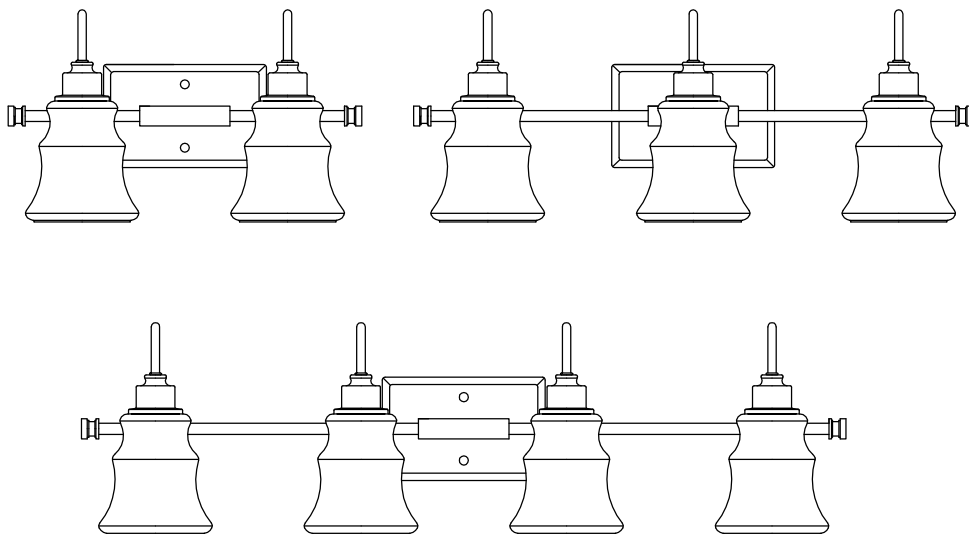

Assembly & Installation Instructions

CAUTION: Read instructions carefully and turn electricity off at main circuit breaker panel before beginning installation.

WARNING - If any Special Control Devices are used with this Fixture, Follow the Instructions Carefully to assure full compliance with N.E.C. requirements. If there are any questions, contact a Qualified Electrical Contractor.
WARNING - This product contains chemicals known to the State of California to cause cancer, birth defects and /or other reproductive harm. Thoroughly wash hands after installing, handling, cleaning, or otherwise touching this product.
CAUTION - All glass is fragile, use care when handling Glass component(s) and or Lamp(s).

CANOPY MOUNTING & WIRE CONNECTION ASSEMBLY STEPS:

1. D,E → A
2. Q → D
3. B,A → C
4. F → G
5. H,J → D

FIXTURE ASSEMBLY STEPS:

1. M,N → L
2. P → L

B, C, G & P
(NOT FURNISHED)
(NON FOURNIE)
(NO INCLUIDA)

Instructions d'Assemblage et Installation