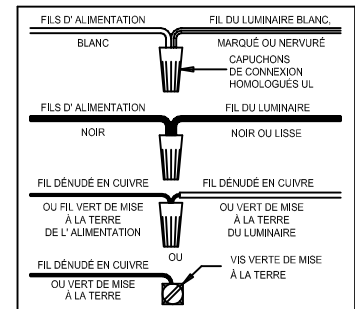

Instructions d'Assemblage et Installation

MISE EN GARDE: Lire les instructions avec soin et couper le courant au disjoncteur central avant de commencer l'installation.

*****

AVERTISSEMENT - S'il y a d'autres mécanismes régulateurs qui s'emploient avec ce dispositif, suivre soigneusement les instructions pour satisfaire aux exigences NEC. Si vous avez des questions, consulter un électricien qualifié.

AVERTISSEMENT - Ce produit contient des composants chimiques qui selon l'état de Californie provoquent un cancer, des infirmités de naissance et (ou) du mal au système reproductif. Il faut laver les mains soigneusement après avoir installé, manipulé, nettoyé, ou autrement touché ce produit.

MISE EN GARDE - Le verre est toujours fragile; maniez le(s) composant(s) et/ou l' (les) ampoule(s) avec prudence.

*****