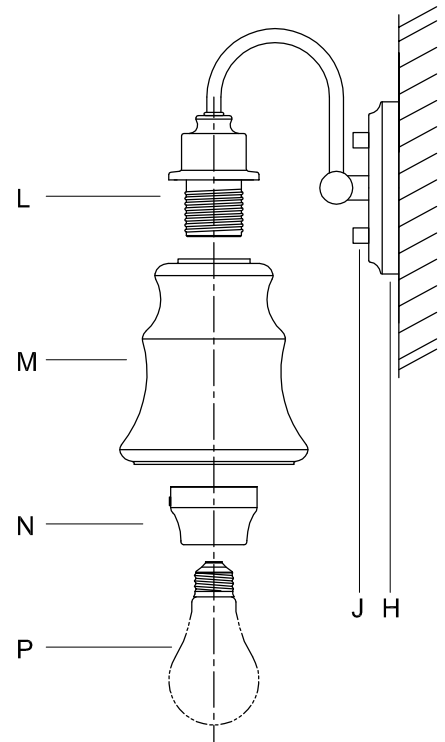

Assembly & Installation Instructions

CAUTION: Read instructions carefully and turn electricity off at main circuit breaker panel before beginning installation.

WARNING - If any Special Control Devices are used with this Fixture, Follow the Instructions Carefully to assure full compliance with N.E.C. requirements. If there are any questions, contact a Qualified Electrical Contractor.
WARNING - This product contains chemicals known to the State of California to cause cancer, birth defects and /or other reproductive harm. Thoroughly wash hands after installing, handling, cleaning, or otherwise touching this product.
CAUTION - All glass is fragile, use care when handling Glass component(s) and or Lamp(s).

CANOPY MOUNTING & WIRE CONNECTION ASSEMBLY STEPS:

1. D,E → A
2. Q → D
3. B,A → C
4. F → G
5. H,J → D

FIXTURE ASSEMBLY STEPS:

1. M,N → L
2. P → L

B, C, G & P
(NOT FURNISHED)
(NON FOURNIE)
(NO INCLUIDA)

Instructions d'Assemblage et Installation